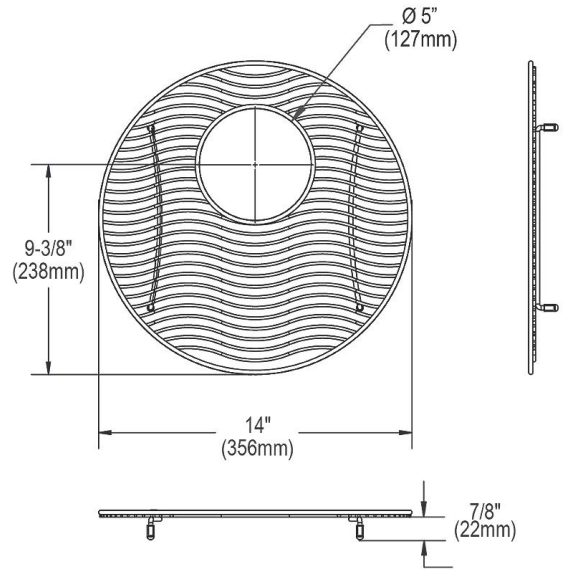

Material:	Stainless Steel
Finish:	Polished Stainless Steel
Dimensions:	14" x 14" x 1"
Fits Bowl Size(s):	14-9/16" diameter

AMERICAN PRIDE. A LIFETIME TRADITION. Like your family, the Elkay family has values and traditions that endure. For almost a century, Elkay has been a family-owned and operated company, providing thousands of jobs that support our families and communities.

[Clean and Care Manual (PDF)](#)

[Clean and Care Manual (PDF)](#)

[Warranty (PDF)](#)