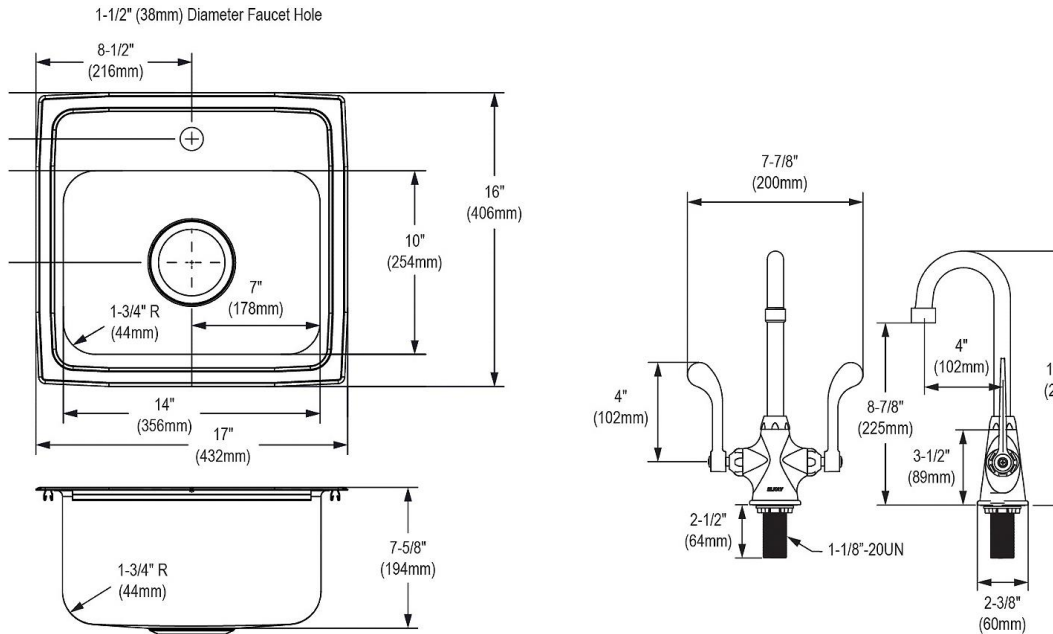

Included Accessories		
LK500	Elkay P-Trap with Cleanout Plug Spec Sheet (PDF)	
LK500GN04T4SC	Elkay Single Hole with Concealed Deck Faucet with 4" Gooseneck Spout 4" Wristblade Handle+Supplies Stops Drain Spec Sheet (PDF)	

In keeping with our policy of continuing product improvement, Elkay reserves the right to change product specifications without notice. Please visit elkay.com for the most current version of Elkay product specification sheets. This specification describes an Elkay product with design, quality, and functional benefits to the user. When making a comparison of other producers' offerings, be certain these features are not overlooked.