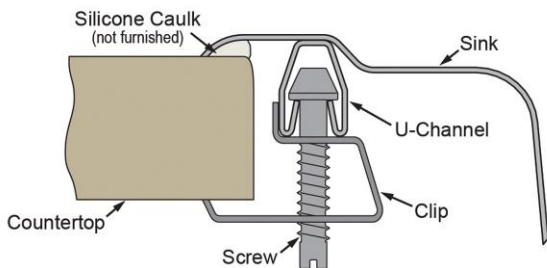

PRODUCT SPECIFICATIONS

Elkay Lustertone™ Classic Stainless Steel 17" x 16" x 7-5/8" 1-Hole Single Bowl Drop-in Sink + Faucet Kit. Sink is manufactured from 18 gauge 304 Stainless Steel with a Lustrous Satin finish, Center drain placement, and Sides and Bottom pads.

Installation Type:	Drop-in, Sink Kits
Material:	304 Stainless Steel
Finish:	Lustrous Satin
Gauge:	18
Sound Deadening:	Sides and Bottom pads
Number of Bowls:	1
Sink Dimensions:	17" x 16" x 7-5/8"
Bowl 1 Dimensions:	14" x 10" x 7-1/2"
Drain Size:	3-1/2" (89mm)
Drain Location:	Center
Minimum Cabinet Size:	21"
Mounting Hardware:	Part # 64090010 included for countertops up to 3/4" (19mm) thick
Template Included:	No
Cutout Template #:	1000001269

Template is available for download at elkay.com. CAD software will be required to open the template.

Cutout Dimensions for Drop-in Installation:

16-3/8" x 15-3/8" (416mm x 391mm) with 1-1/2" (38mm) corner radius

Installation Profile:

Included with Product:

LK500GN04T4SC faucet,
LK18B drain,
LK500 P-trap.

A Century of Tradition and Quality. For more than 100 years, Elkay has been making innovative products and providing exceptional customer care. We take pride in offering plumbing products that make life easier, inspire change and leave the world a better place.

Product Compliance:

Faucet:

ASME A112.19.3/CSA B45.4
ASME A112.18.1/CSA B125.1
CEC
NSF 372 (lead free)
NSF 61

Accessory:

ASME A112.18.2/CSA B125.2

[Clean and Care Manual (PDF)](#)

[Installation Instructions (PDF) - 1000005236](#)

[Installation Instructions (PDF) - 1000005235 drain](#)

[Installation Instructions (PDF) - A55483 Faucet](#)

[Warranty (PDF)](#)

PART: _____ QTY: _____

PROJECT: _____

CONTACT: _____

DATE: _____

NOTES: _____

APPROVAL: _____

In keeping with our policy of continuing product improvement, Elkay reserves the right to change product specifications without notice. Please visit elkay.com for the most current version of Elkay product specification sheets. This specification describes an Elkay product with design, quality, and functional benefits to the user. When making a comparison of other producers' offerings, be certain these features are not overlooked.