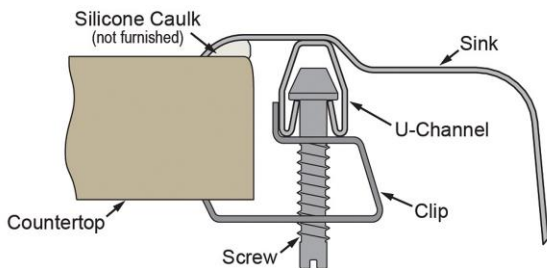

PRODUCT SPECIFICATIONS

Elkay Lustertone™ Classic Stainless Steel 22" x 19-1/2" x 7-5/8" 2-Hole Single Bowl Drop-in Sink + Faucet Kit. Sink is manufactured from 18 gauge 304 Stainless Steel with a Lustrous Satin finish, Center drain placement, and Bottom only pads.

Installation Type:	Drop-in, Sink Kits
Material:	304 Stainless Steel
Finish:	Lustrous Satin
Gauge:	18
Sound Deadening:	Bottom only pads
Number of Bowls:	1
Sink Dimensions:	22" x 19-1/2" x 7-5/8"
Bowl 1 Dimensions:	18" x 14" x 7-1/2"
Drain Size:	3-1/2" (89mm)
Drain Location:	Center
Minimum Cabinet Size:	27"
Mounting Hardware:	Part # 64090012 included for countertops up to 3/4" (19mm) thick
Template Included:	No
Cutout Template #:	1000001255

Template is available for download at elkay.com. CAD software will be required to open the template.

Cutout Dimensions for Drop-in Installation:

21-3/8" x 18-7/8" (543mm x 479mm) with 1-1/2" (38mm) corner radius

Installation Profile:

Included with Product:

LK406GN04T4C faucet,
LK18B drain,
LK500 P-trap.

A Century of Tradition and Quality. For more than 100 years, Elkay has been making innovative products and providing exceptional customer care. We take pride in offering plumbing products that make life easier, inspire change and leave the world a better place.

Product Compliance:

Faucet:

ASME A112.19.3/CSA B45.4
ASME A112.18.1/CSA B125.1
CEC
NSF 372 (lead free)
NSF 61

Accessory:

ASME A112.18.2/CSA B125.2

[Clean and Care Manual (PDF)](#)

[Installation Instructions (PDF) - 1000005236](#)

[Installation Instructions (PDF) - 1000005235 drain](#)

[Installation Instructions (PDF) - A55483 Faucet](#)

[Warranty (PDF)](#)

Similar models are available with: ADA Depths

PART: _____ QTY: _____

PROJECT: _____

CONTACT: _____

DATE: _____

NOTES: _____

APPROVAL: _____

In keeping with our policy of continuing product improvement, Elkay reserves the right to change product specifications without notice. Please visit elkay.com for the most current version of Elkay product specification sheets. This specification describes an Elkay product with design, quality, and functional benefits to the user. When making a comparison of other producers' offerings, be certain these features are not overlooked.