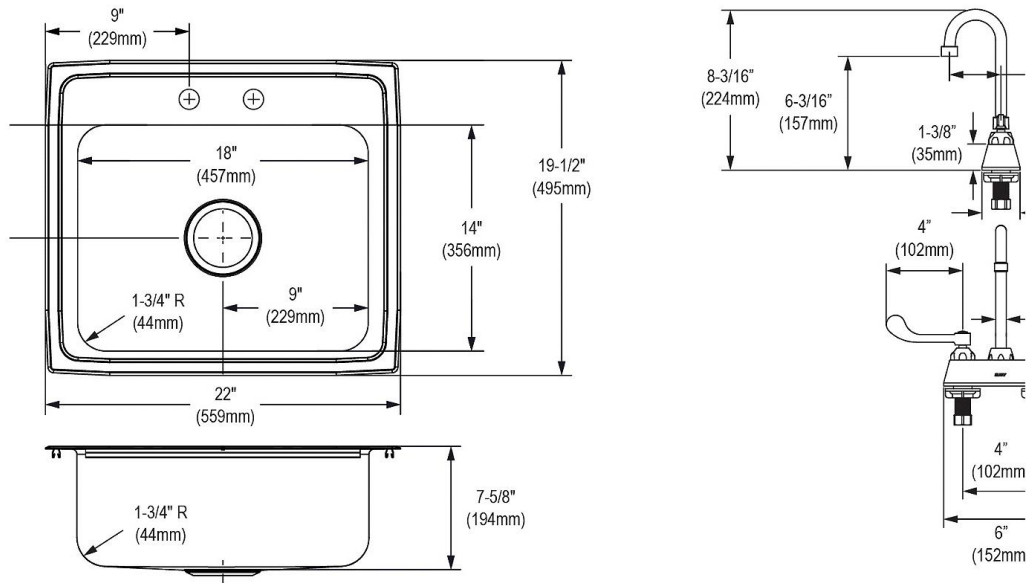

Installation Type:	Drop-in, Sink Kits
Material:	304 Stainless Steel
Finish:	Lustrous Satin
Gauge:	18
Sound Deadening:	Bottom only pads
Number of Bowls:	1
Sink Dimensions:	22" x 19-1/2" x 7-5/8"
Bowl 1 Dimensions:	18" x 14" x 7-1/2"
Drain Size:	3-1/2" (89mm)
Drain Location:	Center
Minimum Cabinet Size:	27"
Mounting Hardware:	Part # 64090012 included for countertops up to 3/4" (19mm) thick
Template Included:	No
Cutout Template #:	1000001255

Template is available for download at elkay.com. CAD software will be required to open the template.

Cutout Dimensions for Drop-in Installation:

21-3/8" x 18-7/8" (543mm x 479mm) with 1-1/2" (38mm) corner radius

Included Accessories		
LK406GN04T4C	Elkay 4" Centerset with Exposed Deck Faucet with 4" Gooseneck Spout 4" Wristblade Handle+Drain Spec Sheet (PDF)	
LK500	Elkay P-Trap with Cleanout Plug Spec Sheet (PDF)	

1-1/2" (38mm) Diameter Faucet Holes on 4" (102mm) Centers

Optional Accessories		
LKGT1041	Elkay Gourmet Single Hole Kitchen Faucet Pull-out Spray and Lever Handle with Hi and Mid-rise Base Options Spec Sheet (PDF)	NO IMAGE AVAILABLE