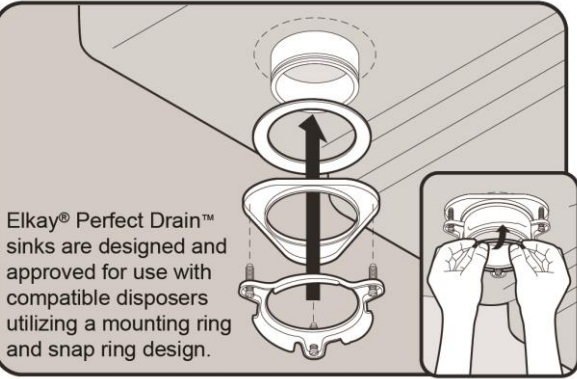

Installation Profile:

Included Accessories

LKPD1	Elkay Perfect Drain Fitting Type 304 Stainless Steel Body and Strainer Spec Sheet (PDF)	

Optional Accessories

CBS1418	Elkay Hardwood 15" x 19" x 3/4" Cutting Board Spec Sheet (PDF)	
LKDS35	Elkay 3-1/2" Garbage Disposal Stopper / Strainer for use with Perfect Drain-Satin Finish Spec Sheet (PDF)	
LKDS99	Elkay 3-1/2" Garbage Disposal Stopper / Strainer for use with Perfect Drain-Chrome Polished Stainless Steel Spec Sheet (PDF)	
LKPDVR18B	Elkay Perfect Drain Chrome Plated Brass Body Vandal-resistant Strainer Spec Sheet (PDF)	

In keeping with our policy of continuing product improvement, Elkay reserves the right to change product specifications without notice. Please visit elkay.com for the most current version of Elkay product specification sheets. This specification describes an Elkay product with design, quality, and functional benefits to the user. When making a comparison of other producers' offerings, be certain these features are not overlooked.