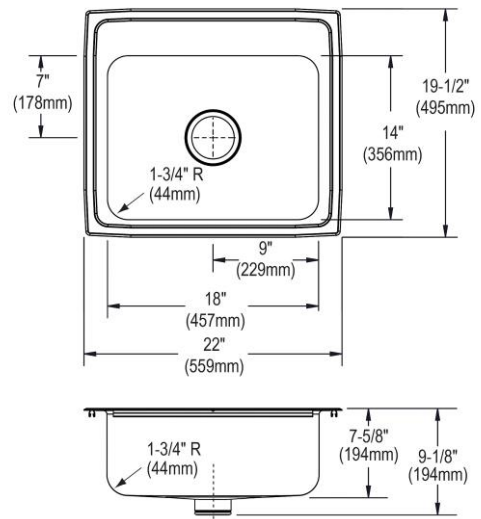

Included with Product: One LKPD1 Perfect Drain and strainer.

A Century of Tradition and Quality. For more than 100 years, Elkay has been making innovative products and providing exceptional customer care. We take pride in offering plumbing products that make life easier, inspire change and leave the world a better place.

Product Compliance: ASME A112.19.3/CSA B45.4
Accessory: ASME A112.18.2/CSA B125.2

Sinks are listed by IAPMO® as meeting the applicable requirements of the Uniform Plumbing Code®, International Plumbing Code®, and National Plumbing Code of Canada.

- [Clean and Care Manual (PDF)](#)
- [Installation Instructions (PDF) - 1000005236](#)
- [Installation Instructions (PDF) - 74180289 Disposer](#)
- [Installation Instructions (PDF) - 74180340-USA Drain](#)
- [Installation Instructions (PDF) - Garbage Disposer Compatibility Guide](#)
- [Warranty (PDF)](#)

Similar models are available with: extra deep bowls