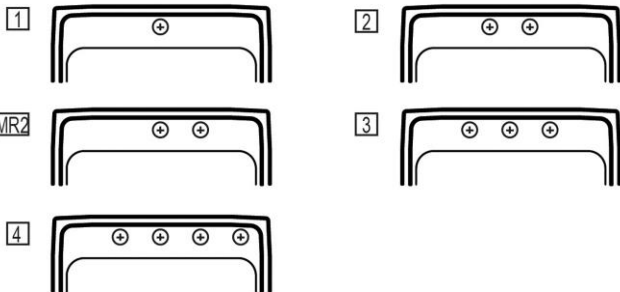

Installation Type:	Drop-in
Material:	304 Stainless Steel
Special Features:	Perfect Drain
Finish:	Lustrous Satin
Gauge:	18
Sound Deadening:	Bottom only pads
Number of Bowls:	1
Sink Dimensions:	22" x 19-1/2" x 9-1/8"
Bowl 1 Dimensions:	18" x 14" x 7-1/2"
Drain Size:	3-3/8" (86mm)
Drain Location:	Center
Minimum Cabinet Size:	27"
Mounting Hardware:	Part # 64090012 included for countertops up to 3/4" (19mm) thick
Template Included:	No
Cutout Template #:	1000001255

Template is available for download at [elkay.com](#). CAD software will be required to open the template.

Cutout Dimensions for Drop-in Installation:

21-3/8" x 18-7/8" (543mm x 479mm) with 1-1/2" (38mm) corner radius

Perfect Drain: Seamlessly welded stainless steel collar eliminates the gap between a traditional drain and the sink for a more sanitary and gap free installation. Select garbage disposers can be installed on either sink bowl for user convenience. Please see our Garbage Disposer Compatibility Guide.

Hole Drilling Configurations:

1-1/2" (38mm) Diameter Faucet Holes on 4" (102mm) Centers

PART: _____ QTY: _____
 PROJECT: _____
 CONTACT: _____
 DATE: _____
 NOTES: _____
 APPROVAL: _____

Included with Product: One LKPD1 Perfect Drain and strainer.