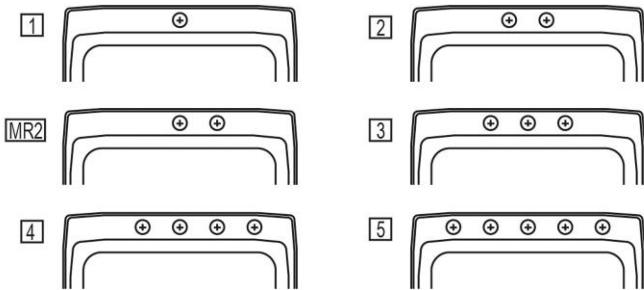

PRODUCT SPECIFICATIONS

Lustertone® Classic Stainless Steel 25" x 21-1/4" x 7-7/8" Single Bowl Drop-in Sink with Perfect Drain®. Sink is manufactured from 18 gauge 304 Stainless Steel with a Lustrous Satin finish, Center drain placement, and Bottom only pads.

Installation Type:	Drop-in
Material:	304 Stainless Steel
Special Features:	Perfect Drain
Finish:	Lustrous Satin
Gauge:	18
Sound Deadening:	Bottom only pads
Number of Bowls:	1
Sink Dimensions:	25" x 21-1/4" x 7-7/8"
Bowl 1 Dimensions:	21" x 15-3/4" x 7-3/4"
Drain Size:	3-3/8" (86mm)
Drain Location:	Center
Minimum Cabinet Size:	30"
Mounting Hardware:	Part # 64090012 included for countertops up to 3/4" (19mm) thick
Template Included:	No
Cutout Template #:	1000001245

Template is available for download at [elkay.com](#). CAD software will be required to open the template.

Cutout Dimensions for Drop-in Installation:

24-3/8" x 20-5/8" (619mm x 524mm) with 1-1/2" (38mm) corner radius

Perfect Drain: Seamlessly welded stainless steel collar eliminates the gap between a traditional drain and the sink for a more sanitary and gap free installation. Select garbage disposers can be installed on either sink bowl for user convenience. Please see our Garbage Disposer Compatibility Guide.

Hole Drilling Configurations:

1-1/2" (38mm) Diameter Faucet Holes on 4" (102mm) Centers

PART: _____ QTY: _____
PROJECT: _____
CONTACT: _____
DATE: _____
NOTES: _____
APPROVAL: _____