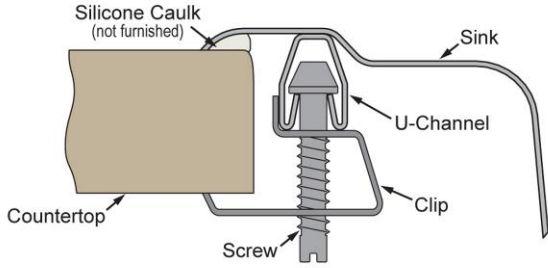

Installation Profile:

Included Accessories

LKPD1	Perfect Drain® Fitting Type 304 Stainless Steel Body and Strainer Spec Sheet (PDF)	

Optional Accessories

LKWBG2115SS	Elkay Stainless Steel 20" x 14-3/4" x 1" Bottom Grid Spec Sheet (PDF)	
CB1516	Elkay Hardwood 15" x 16-3/4" x 3/4" Cutting Board Spec Sheet (PDF)	
LKDS35	3-1/2" Garbage Disposal Stopper / Strainer for use with Perfect Drain®-Satin Finish Spec Sheet (PDF)	
LKDS99	3-1/2" Garbage Disposal Stopper / Strainer for use with Perfect Drain®-Chrome Polished Stainless Steel Spec Sheet (PDF)	

In keeping with our policy of continuing product improvement, Elkay reserves the right to change product specifications without notice. Please visit elkay.com for the most current version of Elkay product specification sheets. This specification describes an Elkay product with design, quality, and functional benefits to the user. When making a comparison of other producers' offerings, be certain these features are not overlooked.