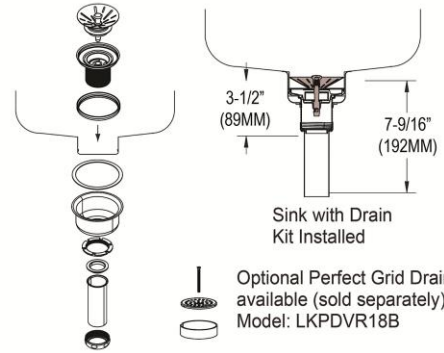

Installation Profile:

Included Accessories

LKPD1	Perfect Drain® Fitting Type 304 Stainless Steel Body and Strainer Spec Sheet (PDF)	

Optional Accessories

LKWBG2115SS	Elkay Stainless Steel 20" x 14-3/4" x 1" Bottom Grid Spec Sheet (PDF)	
CB1516	Elkay Hardwood 15" x 16-3/4" x 3/4" Cutting Board Spec Sheet (PDF)	
LKDS35	3-1/2" Garbage Disposal Stopper / Strainer for use with Perfect Drain®-Satin Finish Spec Sheet (PDF)	
LKDS99	3-1/2" Garbage Disposal Stopper / Strainer for use with Perfect Drain®-Chrome Polished Stainless Steel Spec Sheet (PDF)	

In keeping with our policy of continuing product improvement, Elkay reserves the right to change product specifications without notice. Please visit elkay.com for the most current version of Elkay product specification sheets. This specification describes an Elkay product with design, quality, and functional benefits to the user. When making a comparison of other producers' offerings, be certain these features are not overlooked.