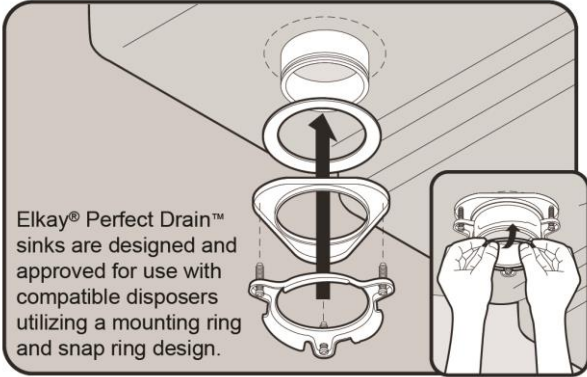

Installation Profile:

Included Accessories

LKPD1	Perfect Drain® Fitting Type 304 Stainless Steel Body and Strainer Spec Sheet (PDF)	

Optional Accessories

LKWBG2115SS	Elkay Stainless Steel 20" x 14-3/4" x 1" Bottom Grid Spec Sheet (PDF)	
CB1516	Elkay Hardwood 15" x 16-3/4" x 3/4" Cutting Board Spec Sheet (PDF)	
LKDS35	3-1/2" Garbage Disposal Stopper / Strainer for use with Perfect Drain®-Satin Finish Spec Sheet (PDF)	
LKDS99	3-1/2" Garbage Disposal Stopper / Strainer for use with Perfect Drain®-Chrome Polished Stainless Steel Spec Sheet (PDF)	

In keeping with our policy of continuing product improvement, Elkay reserves the right to change product specifications without notice. Please visit elkay.com for the most current version of Elkay product specification sheets. This specification describes an Elkay product with design, quality, and functional benefits to the user. When making a comparison of other producers' offerings, be certain these features are not overlooked.