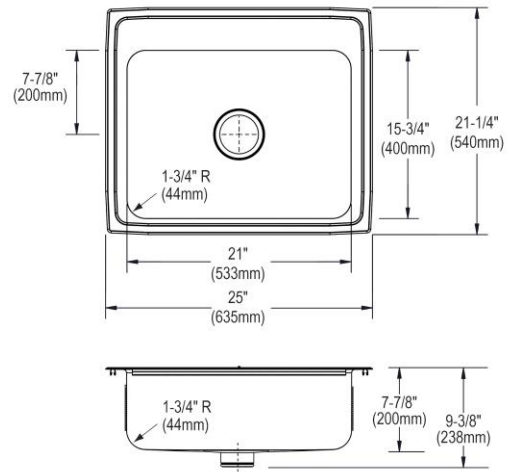

Included with Product: One LKPD1 Perfect Drain and strainer.

A Century of Tradition and Quality. For more than 100 years, Elkay has been making innovative products and providing exceptional customer care. We take pride in offering plumbing products that make life easier, inspire change and leave the world a better place.

Product Compliance: ASME A112.19.3/CSA B45.4
Accessory: ASME A112.18.2/CSA B125.2

Sinks are listed by IAPMO® as meeting the applicable requirements of the Uniform Plumbing Code®, International Plumbing Code®, and National Plumbing Code of Canada.

- [Clean and Care Manual (PDF)](#)
- [Installation Instructions (PDF) - 1000005236](#)
- [Installation Instructions (PDF) - 74180289 Disposer](#)
- [Installation Instructions (PDF) - 74180340-USA Drain](#)
- [Installation Instructions (PDF) - Garbage Disposer Compatibility Guide](#)
- [Limited Lifetime Warranty (PDF)](#)