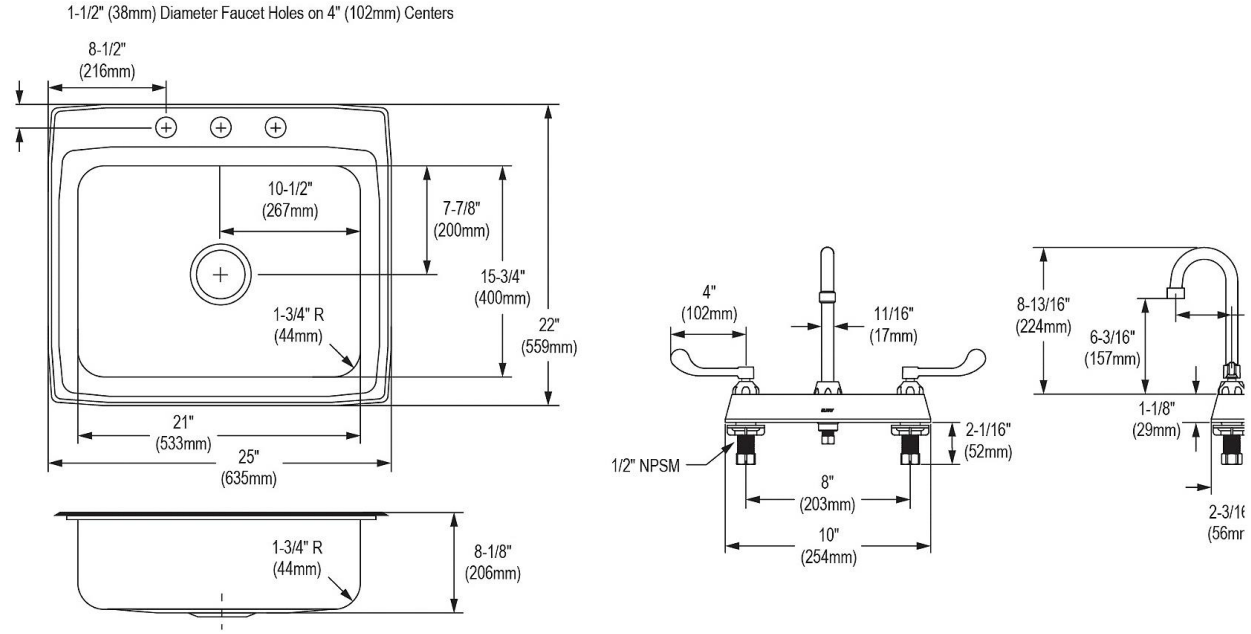

Included Accessories		
LK500	Elkay P-Trap with Cleanout Plug Spec Sheet (PDF)	
LK810GN04T4C	Elkay 8" Centerset with Concealed Deck Faucet with 4" Gooseneck Spout 4" Wristblade Handle + Drain Spec Sheet (PDF)	

Optional Accessories		
LKGT1041	Elkay Gourmet Single Hole Kitchen Faucet Pull-out Spray and Lever Handle with Hi and Mid-rise Base Options Spec Sheet (PDF)	NO IMAGE AVAILABLE

In keeping with our policy of continuing product improvement, Elkay reserves the right to change product specifications without notice. Please visit elkay.com for the most current version of Elkay product specification sheets. This specification describes an Elkay product with design, quality, and functional benefits to the user. When making a comparison of other producers' offerings, be certain these features are not overlooked.