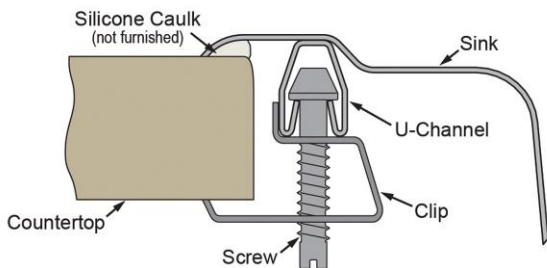

PRODUCT SPECIFICATIONS

Elkay Lustertone™ Classic Stainless Steel 25" x 22" x 8-1/8" 3-Hole Single Bowl Drop-in Sink + Faucet Kit. Sink is manufactured from 18 gauge 304 Stainless Steel with a Lustrous Satin finish, Center drain placement, and Sides and Bottom pads.

Installation Type:	Drop-in, Sink Kits
Material:	304 Stainless Steel
Finish:	Lustrous Satin
Gauge:	18
Sound Deadening:	Sides and Bottom pads
Number of Bowls:	1
Sink Dimensions:	25" x 22" x 8-1/8"
Bowl 1 Dimensions:	21" x 15-3/4" x 7-3/4"
Drain Size:	3-1/2" (89mm)
Drain Location:	Center
Minimum Cabinet Size:	30"
Mounting Hardware:	Part # 64090012 included for countertops up to 3/4" (19mm) thick
Template Included:	No
Cutout Template #:	1000001188

Template is available for download at elkay.com. CAD software will be required to open the template.

Cutout Dimensions for Drop-in Installation:

24-3/8" x 21-3/8" (619mm x 543mm) with 1-1/2" (38mm) corner radius

Installation Profile:

Included with Product:

LK810GN04T4C faucet,
LK18B drain,
LK500 P-trap.

A Century of Tradition and Quality. For more than 100 years, Elkay has been making innovative products and providing exceptional customer care. We take pride in offering plumbing products that make life easier, inspire change and leave the world a better place.

Product Compliance:

Faucet:

ASME A112.19.3/CSA B45.4
ASME A112.18.1/CSA B125.1
CEC
NSF 372 (lead free)
NSF 61

Accessory:

ASME A112.18.2/CSA B125.2

[Clean and Care Manual (PDF)](#)

[Installation Instructions (PDF) - 1000005236](#)

[Installation Instructions (PDF) - 1000005235 drain](#)

[Installation Instructions (PDF) - A55483 Faucet](#)

[Warranty (PDF)](#)

PART: _____ QTY: _____

PROJECT: _____

CONTACT: _____

DATE: _____

NOTES: _____

APPROVAL: _____

In keeping with our policy of continuing product improvement, Elkay reserves the right to change product specifications without notice. Please visit elkay.com for the most current version of Elkay product specification sheets. This specification describes an Elkay product with design, quality, and functional benefits to the user. When making a comparison of other producers' offerings, be certain these features are not overlooked.