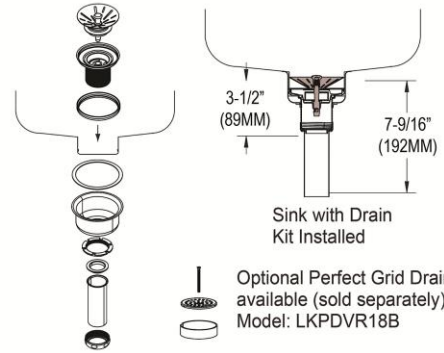

Installation Profile:

Included Accessories

LKPD1	Elkay Perfect Drain Fitting Type 304 Stainless Steel Body and Strainer Spec Sheet (PDF)	

Optional Accessories

LKWBG2115SS	Elkay Stainless Steel 20" x 14-3/4" x 1" Bottom Grid Spec Sheet (PDF)	
CB1516	Elkay Hardwood 15" x 16-3/4" x 3/4" Cutting Board Spec Sheet (PDF)	
LKDS35	Elkay 3-1/2" Garbage Disposal Stopper / Strainer for use with Perfect Drain-Satin Finish Spec Sheet (PDF)	
LKDS99	Elkay 3-1/2" Garbage Disposal Stopper / Strainer for use with Perfect Drain-Chrome Polished Stainless Steel Spec Sheet (PDF)	

In keeping with our policy of continuing product improvement, Elkay reserves the right to change product specifications without notice. Please visit elkay.com for the most current version of Elkay product specification sheets. This specification describes an Elkay product with design, quality, and functional benefits to the user. When making a comparison of other producers' offerings, be certain these features are not overlooked.