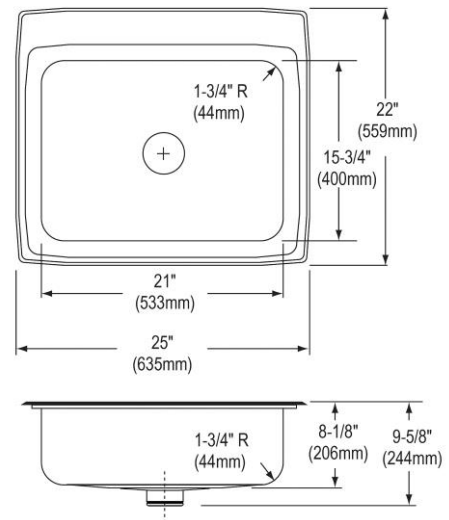

Included with Product: One LKPD1 Perfect Drain and strainer.

A Century of Tradition and Quality. For more than 100 years, Elkay has been making innovative products and providing exceptional customer care. We take pride in offering plumbing products that make life easier, inspire change and leave the world a better place.

Product Compliance: ASME A112.19.3/CSA B45.4
Buy American Act
Accessory: ASME A112.18.2/CSA B125.2

Sinks are listed by IAPMO® as meeting the applicable requirements of the Uniform Plumbing Code®, International Plumbing Code®, and National Plumbing Code of Canada.

- [Clean and Care Manual (PDF)](#)
- [Installation Instructions (PDF) - 1000005236](#)
- [Installation Instructions (PDF) - 74180289 Disposer](#)
- [Installation Instructions (PDF) - 74180340-USA Drain](#)
- [Installation Instructions (PDF) - Garbage Disposer Compatibility Guide](#)
- [Warranty (PDF)](#)

Similar models are available with: extra deep bowls