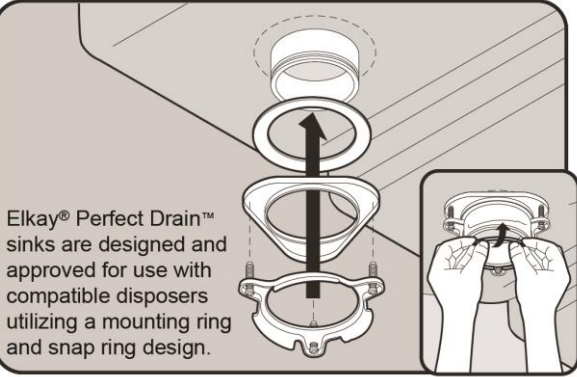

Installation Profile:

Included Accessories

LKPD1	Elkay Perfect Drain Fitting Type 304 Stainless Steel Body and Strainer Spec Sheet (PDF)	

Optional Accessories

LKWBG2115SS	Elkay Stainless Steel 20" x 14-3/4" x 1" Bottom Grid Spec Sheet (PDF)	
CB1516	Elkay Hardwood 15" x 16-3/4" x 3/4" Cutting Board Spec Sheet (PDF)	
LKDS35	Elkay 3-1/2" Garbage Disposal Stopper / Strainer for use with Perfect Drain-Satin Finish Spec Sheet (PDF)	
LKDS99	Elkay 3-1/2" Garbage Disposal Stopper / Strainer for use with Perfect Drain-Chrome Polished Stainless Steel Spec Sheet (PDF)	

In keeping with our policy of continuing product improvement, Elkay reserves the right to change product specifications without notice. Please visit elkay.com for the most current version of Elkay product specification sheets. This specification describes an Elkay product with design, quality, and functional benefits to the user. When making a comparison of other producers' offerings, be certain these features are not overlooked.