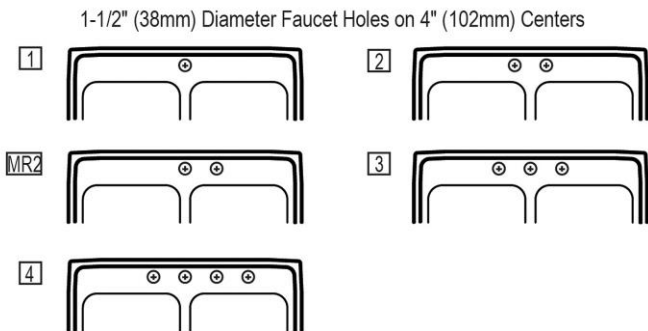

PRODUCT SPECIFICATIONS

Elkay Lustertone™ Classic Stainless Steel 25" x 22" x 8-1/8", Single Bowl Drop-in Sink with Perfect Drain. Sink is manufactured from 18 gauge 304 Stainless Steel with a Lustrous Satin finish, Center drain placement, and Sides and Bottom pads.

Installation Type:	Drop-in
Material:	304 Stainless Steel
Special Features:	Perfect Drain
Finish:	Lustrous Satin
Gauge:	18
Sound Deadening:	Sides and Bottom pads
Number of Bowls:	1
Sink Dimensions:	25" x 22" x 9-5/8"
Bowl 1 Dimensions:	21" x 15-3/4" x 7-3/4"
Drain Size:	3-3/8" (86mm)
Drain Location:	Center
Minimum Cabinet Size:	30"
Mounting Hardware:	Part # 64090012 included for countertops up to 3/4" (19mm) thick
Template Included:	No
Cutout Template #:	1000001188

Template is available for download at [elkay.com](#). CAD software will be required to open the template.

Cutout Dimensions for Drop-in Installation:

24-3/8" x 21-3/8" (619mm x 543mm) with 1-1/2" (38mm) corner radius

Perfect Drain: Seamlessly welded stainless steel collar eliminates the gap between a traditional drain and the sink for a sanitary and gap free installation. Select garbage disposers can be installed on either sink bowl for user convenience. Please see our Garbage Disposer Compatibility Guide. Patent Nos US9057185B2, US9783968B2, US10519637B2, US10626586B2, and US11053671B2.

Hole Drilling Configurations:

PART: _____ QTY: _____
PROJECT: _____
CONTACT: _____
DATE: _____
NOTES: _____
APPROVAL: _____