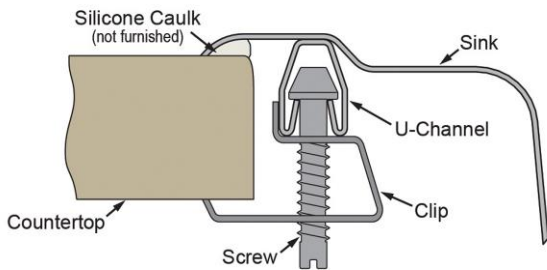

Hole Drilling Configurations:

1-1/2" (38mm) Diameter Faucet Holes on 4" (102mm) Centers

Installation Profile:

Optional Accessories

LKWBG2816SS	Elkay Stainless Steel 26-1/2" x 14-13/16" x 1" Bottom Grid Spec Sheet (PDF)	
CB1713	Elkay Hardwood 13-1/2" x 17" x 1" Cutting Board Spec Sheet (PDF)	
CBS1316	Elkay Hardwood 14-1/2" x 17" x 3/4" Cutting Board Spec Sheet (PDF)	
LK99	Elkay Deluxe 3-1/2" Drain Type 304 Stainless Steel Body Strainer Basket Rubber Seal and Tailpiece Spec Sheet (PDF)	
LKGT1041CR	Elkay Gourmet Single Hole Kitchen Faucet Pull-out Spray and Lever Handle with Hi and Mid-rise Base Options Chrome Spec Sheet (PDF)	