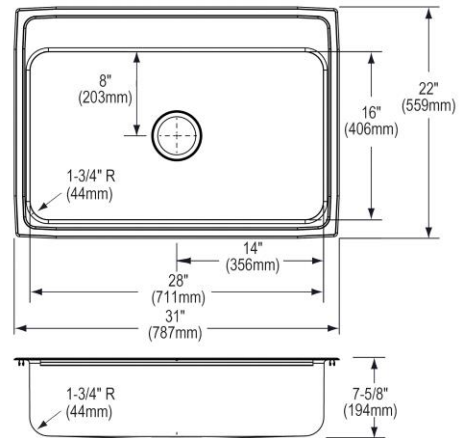

PART: _____ QTY: _____
PROJECT: _____
CONTACT: _____
DATE: _____
NOTES: _____
APPROVAL: _____

In keeping with our policy of continuing product improvement, Elkay reserves the right to change product specifications without notice. Please visit [elkay.com](#) for the most current version of Elkay product specification sheets. This specification describes an Elkay product with design, quality, and functional benefits to the user. When making a comparison of other producers' offerings, be certain these features are not overlooked.