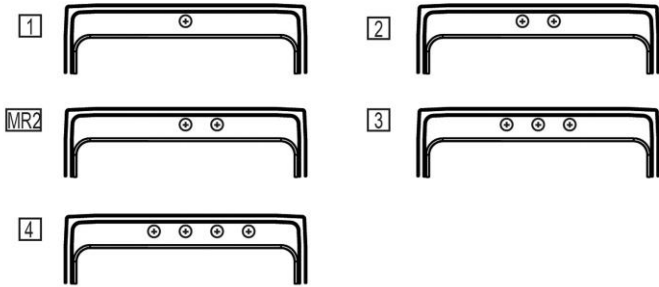

[Clean and Care Manual \(PDF\)](#)
[Installation Instructions \(PDF\) - 1000005236](#)
[Warranty \(PDF\)](#)

Similar models are available with: 4" 4-1/2" 5" 6" and 6-1/2" depths, Quick-Clip Mounting System

Hole Drilling Configurations:

1-1/2" (38mm) Diameter Faucet Holes on 4" (102mm) Centers

Installation Profile:

Optional Accessories

LKWBG2816SS	Elkay Stainless Steel 26-1/2" x 14-13/16" x 1" Bottom Grid Spec Sheet (PDF)	
CB1713	Elkay Hardwood 13-1/2" x 17" x 1" Cutting Board Spec Sheet (PDF)	
CBS1316	Elkay Hardwood 14-1/2" x 17" x 3/4" Cutting Board Spec Sheet (PDF)	
LK99	Elkay Deluxe 3-1/2" Drain Type 304 Stainless Steel Body Strainer Basket Rubber Seal and Tailpiece Spec Sheet (PDF)	
LKGT1041CR	Elkay Gourmet Single Hole Kitchen Faucet Pull-out Spray and Lever Handle with Hi and Mid-rise Base Options Chrome Spec Sheet (PDF)	