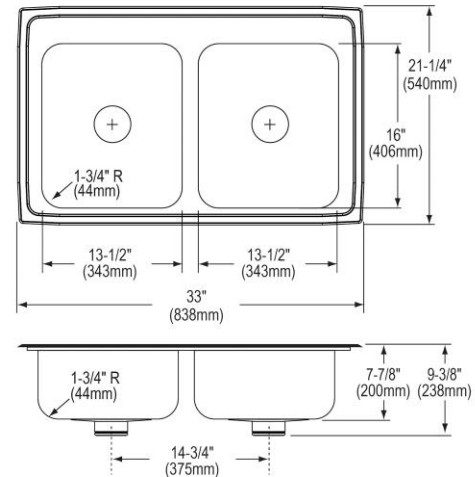

Included with Product: Two LKPD1 Perfect Drains and strainers.

A Century of Tradition and Quality. For more than 100 years, Elkay has been making innovative products and providing exceptional customer care. We take pride in offering plumbing products that make life easier, inspire change and leave the world a better place.

Product Compliance: ASME A112.19.3/CSA B45.4
Accessory: ASME A112.18.2/CSA B125.2

Sinks are listed by IAPMO® as meeting the applicable requirements of the Uniform Plumbing Code®, International Plumbing Code®, and National Plumbing Code of Canada.

- [Clean and Care Manual (PDF)](#)
- [Installation Instructions (PDF) - 74180147](#)
- [Installation Instructions (PDF) - 74180289 Disposer](#)
- [Installation Instructions (PDF) - 74180340-USA Drain](#)
- [Installation Instructions (PDF) - Garbage Disposer Compatibility Guide](#)
- [Limited Lifetime Warranty (PDF)](#)