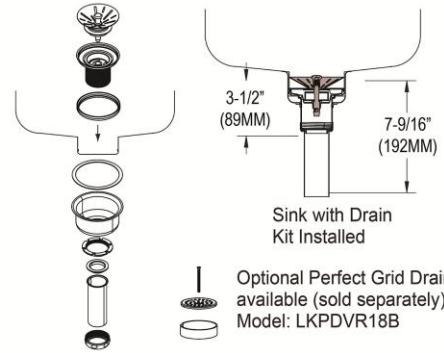

Installation Profile:

Included Accessories

LKPD1	Elkay Perfect Drain Fitting Type 304 Stainless Steel Body and Strainer Spec Sheet (PDF)	

Optional Accessories

LKWBG1316SS	Elkay Stainless Steel 12-1/2" x 15" x 1" Bottom Grid Spec Sheet (PDF)	
CB1613	Elkay Hardwood 16-3/4" x 13-1/2" x 1" Cutting Board Spec Sheet (PDF)	
CB1713	Elkay Hardwood 13-1/2" x 17" x 1" Cutting Board Spec Sheet (PDF)	
CBS1316	Elkay Hardwood 14-1/2" x 17" x 3/4" Cutting Board Spec Sheet (PDF)	

In keeping with our policy of continuing product improvement, Elkay reserves the right to change product specifications without notice. Please visit elkay.com for the most current version of Elkay product specification sheets. This specification describes an Elkay product with design, quality, and functional benefits to the user. When making a comparison of other producers' offerings, be certain these features are not overlooked.