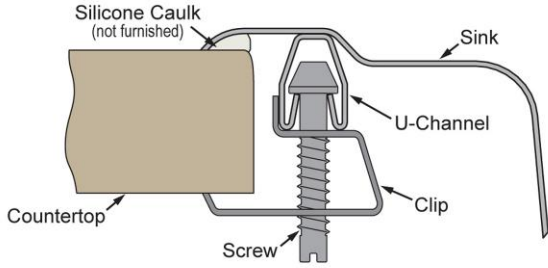

Installation Profile:

Included Accessories

LKPD1	Elkay Perfect Drain Fitting Type 304 Stainless Steel Body and Strainer Spec Sheet (PDF)	

Optional Accessories

LKWBG1316SS	Elkay Stainless Steel 12-1/2" x 15" x 1" Bottom Grid Spec Sheet (PDF)	
CB1613	Elkay Hardwood 16-3/4" x 13-1/2" x 1" Cutting Board Spec Sheet (PDF)	
CB1713	Elkay Hardwood 13-1/2" x 17" x 1" Cutting Board Spec Sheet (PDF)	
CBS1316	Elkay Hardwood 14-1/2" x 17" x 3/4" Cutting Board Spec Sheet (PDF)	

In keeping with our policy of continuing product improvement, Elkay reserves the right to change product specifications without notice. Please visit elkay.com for the most current version of Elkay product specification sheets. This specification describes an Elkay product with design, quality, and functional benefits to the user. When making a comparison of other producers' offerings, be certain these features are not overlooked.