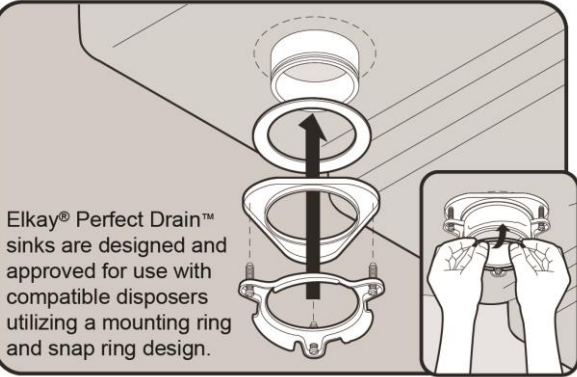

Installation Profile:

Included Accessories

LKPD1	Elkay Perfect Drain Fitting Type 304 Stainless Steel Body and Strainer Spec Sheet (PDF)	

Optional Accessories

LKWBG1316SS	Elkay Stainless Steel 12-1/2" x 15" x 1" Bottom Grid Spec Sheet (PDF)	
CB1613	Elkay Hardwood 16-3/4" x 13-1/2" x 1" Cutting Board Spec Sheet (PDF)	
CB1713	Elkay Hardwood 13-1/2" x 17" x 1" Cutting Board Spec Sheet (PDF)	
CBS1316	Elkay Hardwood 14-1/2" x 17" x 3/4" Cutting Board Spec Sheet (PDF)	

In keeping with our policy of continuing product improvement, Elkay reserves the right to change product specifications without notice. Please visit elkay.com for the most current version of Elkay product specification sheets. This specification describes an Elkay product with design, quality, and functional benefits to the user. When making a comparison of other producers' offerings, be certain these features are not overlooked.