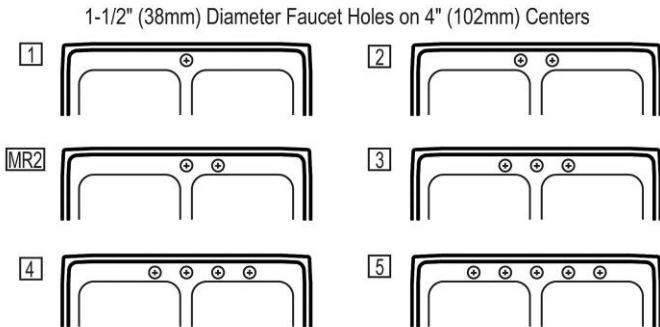

PRODUCT SPECIFICATIONS

Elkay Lustertone® Classic Stainless Steel 33" x 21-1/4" x 7-7/8" Equal Double Bowl Drop-in Sink with Perfect Drain®. Sink is manufactured from 18 gauge 304 Stainless Steel with a Lustrous Satin finish, Center drain placement, and Sides and Bottom pads.

Installation Type:	Drop-in
Material:	304 Stainless Steel
Special Features:	Perfect Drain
Finish:	Lustrous Satin
Gauge:	18
Sound Deadening:	Sides and Bottom pads
Number of Bowls:	2
Sink Dimensions:	33" x 21-1/4" x 7-7/8"
Bowl 1 Dimensions:	13-1/2" x 16" x 7-3/4"
Bowl 2 Dimensions:	13-1/2" x 16" x 7-3/4"
Drain Size:	3-3/8" (86mm)
Drain Location:	Center
Minimum Cabinet Size:	36"
Mounting Hardware:	Part # 64090014 included for countertops up to 3/4" (19mm) thick
Template Included:	No
Cutout Template #:	1000001288

Template is available for download at [elkay.com](#). CAD software will be required to open the template.

Cutout Dimensions for Drop-in Installation:

32-3/8" x 20-5/8" (822mm x 524mm) with 1-1/2" (38mm) corner radius

Perfect Drain: Seamlessly welded stainless steel collar eliminates the gap between a traditional drain and the sink for a more sanitary and gap free installation. Select garbage disposers can be installed on either sink bowl for user convenience. Please see our Garbage Disposer Compatibility Guide.

Hole Drilling Configurations:

PART: _____ QTY: _____
PROJECT: _____
CONTACT: _____
DATE: _____
NOTES: _____
APPROVAL: _____