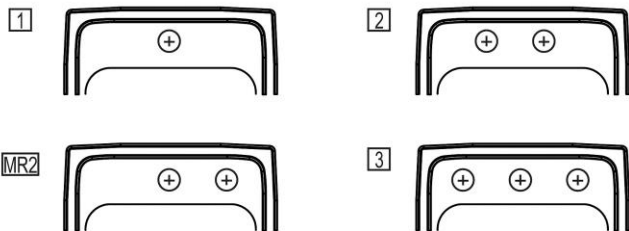

PRODUCT SPECIFICATIONS

Lustertone® Classic Stainless Steel 15" x 17-1/2" x 6-1/2" Single Bowl Drop-in ADA Sink. Sink is manufactured from 18 gauge 304 Stainless Steel with a Lustrous Satin finish, Center drain placement, and Bottom only pads.

Installation Type:	Drop-in
Material:	304 Stainless Steel
Finish:	Lustrous Satin
Gauge:	18
Sound Deadening:	Bottom only pads
Number of Bowls:	1
Sink Dimensions:	15" x 17-1/2" x 6-1/2"
Bowl 1 Dimensions:	12" x 12" x 6-3/8"
Drain Size:	3-1/2" (89mm)
Drain Location:	Center
Minimum Cabinet Size:	18"
Mounting Hardware:	Part # 64090010 included for countertops up to 3/4" (19mm) thick
Template Included:	No
Cutout Template #:	1000001273

Template is available for download at elkay.com. CAD software will be required to open the template.

Cutout Dimensions for Drop-in Installation:
14-3/8" x 16-7/8" (365mm x 429mm) with 1-1/2" (38mm) corner radius

Hole Drilling Configurations:

1-1/2" (38mm) Diameter Faucet Holes on 4" (102mm) Centers