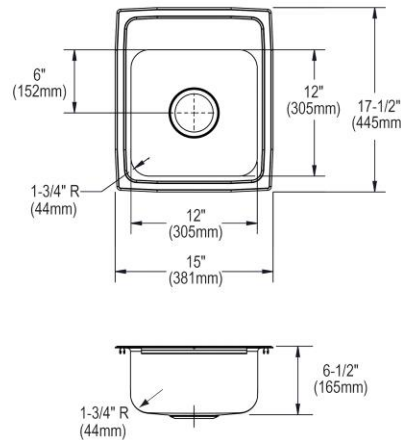

A Century of Tradition and Quality. For more than 100 years, Elkay has been making innovative products and providing exceptional customer care. We take pride in offering plumbing products that make life easier, inspire change and leave the world a better place.

Product Compliance: ADA & ICC A117.1
ASME A112.19.3/CSA B45.4

Sinks are listed by IAPMO® as meeting the applicable requirements of the Uniform Plumbing Code®, International Plumbing Code®, and National Plumbing Code of Canada.

Complies with ADA & ICC A117.1 accessibility requirements when installed according to the requirements outlined in these standards.

[Clean and Care Manual (PDF)](#)
[Installation Instructions (PDF) - 1000005236](#)
[Warranty (PDF)](#)