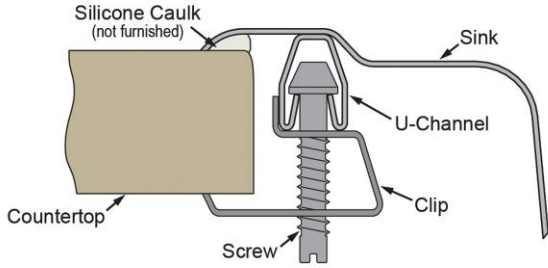

Installation Profile:

Optional Accessories		
CB912	Hardwood 12-7/8" x 10-1/8" x 1" Cutting Board Spec Sheet (PDF)	
LK99	Deluxe 3-1/2" Drain Type 304 Stainless Steel Body Strainer Basket Rubber Seal and Tailpiece Spec Sheet (PDF)	
LKAD35	3-1/2" Drain Fitting" Stainless Steel Body Strainer Basket and Offset Tailpiece Spec Sheet (PDF)	
LKGT1042	Elkay Gourmet Single Hole Bar Faucet Pull-out Spray and Lever Handle Spec Sheet (PDF)	
LKW RB1209SS	Elkay Stainless Steel 8" x 11" x 7" Rinsing Basket Spec Sheet (PDF)	

In keeping with our policy of continuing product improvement, Elkay reserves the right to change product specifications without notice. Please visit elkay.com for the most current version of Elkay product specification sheets. This specification describes an Elkay product with design, quality, and functional benefits to the user. When making a comparison of other producers' offerings, be certain these features are not overlooked. Latest version of the spec sheet available: <https://www.elkayfiles.com/spec-sheets/LRAD151765_spec.pdf>