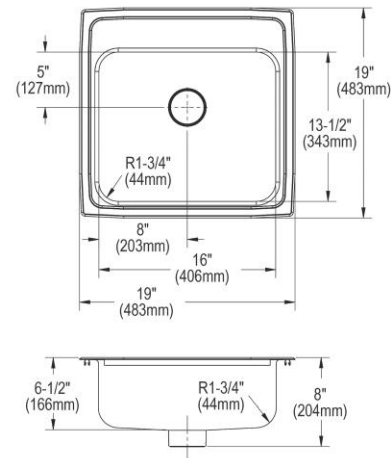

In keeping with our policy of continuing product improvement, Elkay reserves the right to change product specifications without notice. Please visit [elkay.com](#) for the most current version of Elkay product specification sheets. This specification describes an Elkay product with design, quality, and functional benefits to the user. When making a comparison of other producers' offerings, be certain these features are not overlooked.