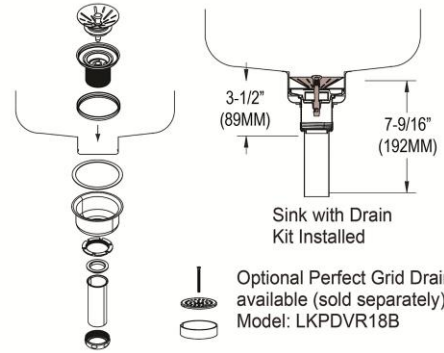

**Hole Drilling Configurations:**

1-1/2" (38mm) Diameter Faucet Holes on 4" (102mm) Centers

**Included with Product:** One LKPD1 Perfect Drain and strainer

A Century of Tradition and Quality.

For more than 100 years, Elkay has been making innovative products and providing exceptional customer care. We take pride in offering plumbing products that make life easier, inspire change and leave the world a better place.

**Similar models are available with:** U Channel mounting system

PART: \_\_\_\_\_ QTY: \_\_\_\_\_

PROJECT: \_\_\_\_\_

CONTACT: \_\_\_\_\_

DATE: \_\_\_\_\_

NOTES: \_\_\_\_\_

APPROVAL: \_\_\_\_\_

In keeping with our policy of continuing product improvement, Elkay reserves the right to change product specifications without notice. Please visit [elkay.com](#) for the most current version of Elkay product specification sheets. This specification describes an Elkay product with design, quality, and functional benefits to the user. When making a comparison of other producers' offerings, be certain these features are not overlooked.

**Installation Profile:**

**Included Accessories**

<p><a href="#">LKPD1</a></p>	<p>Elkay Perfect Drain Fitting Type 304 Stainless Steel Body and Strainer <a href="#">Spec Sheet (PDF)</a></p>	
------------------------------	--	--