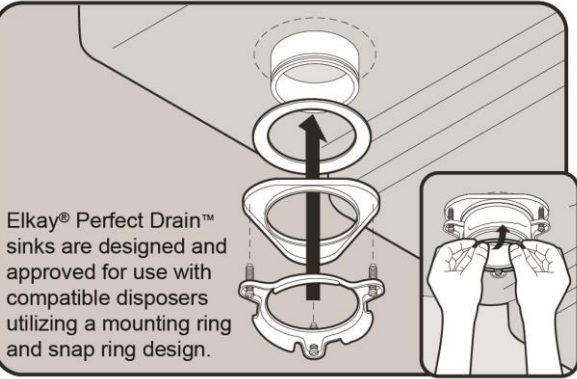

**Similar models are available with:** U Channel mounting system

PART: \_\_\_\_\_ QTY: \_\_\_\_\_

PROJECT: \_\_\_\_\_

CONTACT: \_\_\_\_\_

DATE: \_\_\_\_\_

NOTES: \_\_\_\_\_

APPROVAL: \_\_\_\_\_

In keeping with our policy of continuing product improvement, Elkay reserves the right to change product specifications without notice. Please visit [elkay.com](#) for the most current version of Elkay product specification sheets. This specification describes an Elkay product with design, quality, and functional benefits to the user. When making a comparison of other producers' offerings, be certain these features are not overlooked.

**Installation Profile:**

**Included Accessories**

<p><a href="#">LKPD1</a></p>	<p>Elkay Perfect Drain Fitting Type 304 Stainless Steel Body and Strainer <a href="#">Spec Sheet (PDF)</a></p>	
------------------------------	--	--