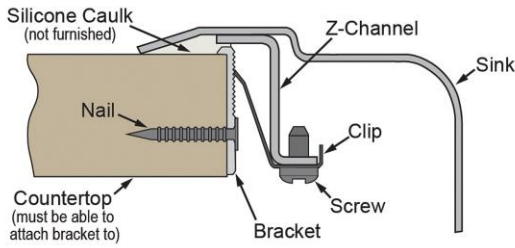

**Perfect Drain:** Seamlessly welded stainless steel collar eliminates the gap between a traditional drain and the sink for a sanitary and gap free installation. Select garbage disposers can be installed on either sink bowl for user convenience. Please see our Garbage Disposer Compatibility Guide.

**Similar models are available with:** U Channel mounting system

PART: \_\_\_\_\_ QTY: \_\_\_\_\_

PROJECT: \_\_\_\_\_

CONTACT: \_\_\_\_\_

DATE: \_\_\_\_\_

NOTES: \_\_\_\_\_

APPROVAL: \_\_\_\_\_

In keeping with our policy of continuing product improvement, Elkay reserves the right to change product specifications without notice. Please visit [elkay.com](#) for the most current version of Elkay product specification sheets. This specification describes an Elkay product with design, quality, and functional benefits to the user. When making a comparison of other producers' offerings, be certain these features are not overlooked.

**Installation Profile:**

**Included Accessories**

<p><a href="#">LKPD1</a></p>	<p>Elkay Perfect Drain Fitting Type 304 Stainless Steel Body and Strainer <a href="#">Spec Sheet (PDF)</a></p>	
------------------------------	--	--