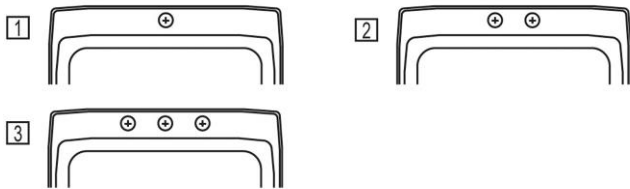

**PRODUCT SPECIFICATIONS**

Elkay Lustertone™ Classic Stainless Steel 25" x 22" x 6-1/2" Single Bowl Drop-in ADA Sink with Perfect Drain. Sink is manufactured from 18 gauge 304 Stainless Steel with a Lustrous Satin finish, Rear Center drain placement, and Bottom only pads.

<b>Installation Type:</b>	Drop-in
<b>Material:</b>	304 Stainless Steel
<b>Special Features:</b>	Perfect Drain Quick-Clip Mounting System
<b>Finish:</b>	Lustrous Satin
<b>Gauge:</b>	18
<b>Sound Deadening:</b>	Bottom only pads
<b>Number of Bowls:</b>	1
<b>Sink Dimensions:</b>	25" x 22" x 8"
<b>Bowl 1 Dimensions:</b>	21" x 15-3/4" x 6-1/8"
<b>Drain Size:</b>	3-3/8" (86mm)
<b>Drain Location:</b>	Rear Center
<b>Minimum Cabinet Size:</b>	30"
<b>Mounting Hardware:</b>	Included for 3/4" (19mm) countertop
<b>Template Included:</b>	No
<b>Cutout Template #:</b>	<a href="#">1000001188</a>

Template is available for download at [elkay.com](#). CAD software will be required to open the template.

**Cutout Dimensions for Drop-in Installation:**

24-3/8" x 21-3/8" (619mm x 543mm) with 1-1/2" (38mm) corner radius

**Hole Drilling Configurations:**

1-1/2" (38mm) Diameter Faucet Holes on 4" (102mm) Centers

**Included with Product:** One LKPD1 Perfect Drain and strainer

A Century of Tradition and Quality.

For more than 100 years, Elkay has been making innovative products and providing exceptional customer care. We take pride in offering plumbing products that make life easier, inspire change and leave the world a better place.