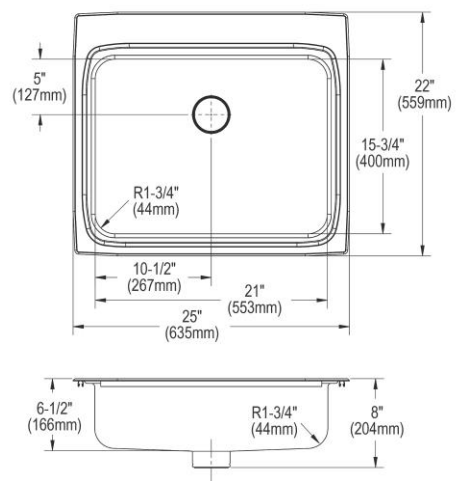

Included with Product: One LKPD1 Perfect Drain and strainer

A Century of Tradition and Quality.

For more than 100 years, Elkay has been making innovative products and providing exceptional customer care. We take pride in offering plumbing products that make life easier, inspire change and leave the world a better place.

Product Compliance: ADA & ICC A117.1
ASME A112.19.3/CSA B45.4
Buy American Act
Accessory: ASME A112.18.2/CSA B125.2

Sinks are listed by IAPMO® as meeting the applicable requirements of the Uniform Plumbing Code®, International Plumbing Code®, and National Plumbing Code of Canada.

- [Clean and Care Manual (PDF)](#)
- [Installation Instructions (PDF) - 74180271](#)
- [Installation Instructions (PDF) - 74180289 Disposer](#)
- [Installation Instructions (PDF) - 74180340-USA Drain](#)
- [Installation Instructions (PDF) - Garbage Disposer Compatibility Guide](#)
- [Warranty (PDF)](#)

Similar models are available with: U Channel mounting system