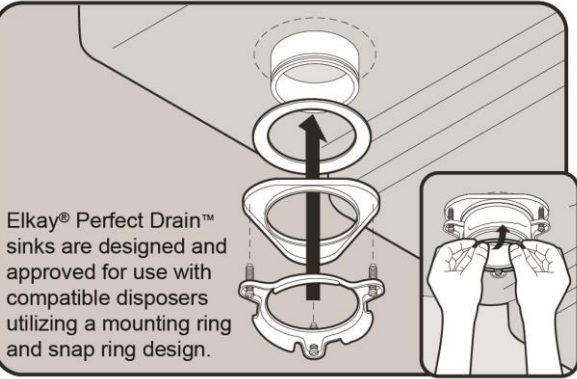

Installation Profile:

Included Accessories

LKPD1	Elkay Perfect Drain Fitting Type 304 Stainless Steel Body and Strainer Spec Sheet (PDF)	

Optional Accessories

LKWOBG2816SS	Elkay Stainless Steel 26-1/2" x 14-13/16" x 1" Bottom Grid Spec Sheet (PDF)	
CB1713	Elkay Hardwood 13-1/2" x 17" x 1" Cutting Board Spec Sheet (PDF)	
CBS1316	Elkay Hardwood 14-1/2" x 17" x 3/4" Cutting Board Spec Sheet (PDF)	
LKDS99	Elkay 3-1/2" Garbage Disposal Stopper / Strainer for use with Perfect Drain-Chrome Polished Stainless Steel Spec Sheet (PDF)	

In keeping with our policy of continuing product improvement, Elkay reserves the right to change product specifications without notice. Please visit elkay.com for the most current version of Elkay product specification sheets. This specification describes an Elkay product with design, quality, and functional benefits to the user. When making a comparison of other producers' offerings, be certain these features are not overlooked.