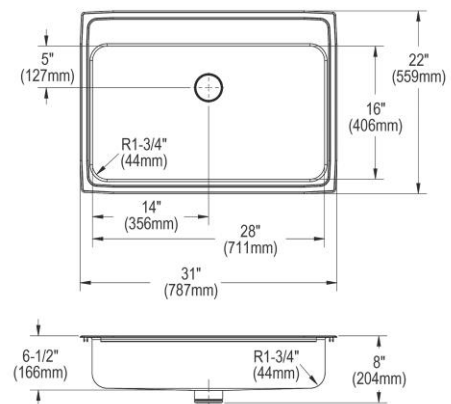

In keeping with our policy of continuing product improvement, Elkay reserves the right to change product specifications without notice. Please visit [elkay.com](#) for the most current version of Elkay product specification sheets. This specification describes an Elkay product with design, quality, and functional benefits to the user. When making a comparison of other producers' offerings, be certain these features are not overlooked.