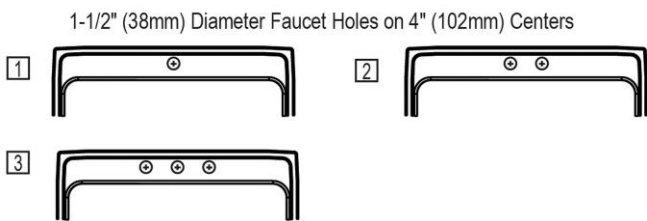

PRODUCT SPECIFICATIONS

Elkay Lustertone™ Classic Stainless Steel 31" x 22" x 6-1/2" Single Bowl Drop-in ADA Sink with Perfect Drain and Quick-clip. Sink is manufactured from 18 gauge 304 Stainless Steel with a Lustrous Satin finish, Rear Center drain placement, and Bottom only pads.

Installation Type:	Drop-in
Material:	304 Stainless Steel
Special Features:	Perfect Drain|Quick-Clip Mounting System
Finish:	Lustrous Satin
Gauge:	18
Sound Deadening:	Bottom only pads
Number of Bowls:	1
Sink Dimensions:	31" x 22" x 8"
Bowl 1 Dimensions:	28" x 16" x 6-3/8"
Drain Size:	3-3/8" (86mm)
Drain Location:	Rear Center
Minimum Cabinet Size:	36"
Mounting Hardware:	Included for 3/4" (19mm) countertop
Template Included:	No
Cutout Template #:	1000001239

Template is available for download at [elkay.com](#). CAD software will be required to open the template.

Cutout Dimensions for Drop-in Installation:

30-3/8" x 21-3/8" (772mm x 543mm) with 1-1/2" (38mm) corner radius

Perfect Drain: Seamlessly welded stainless steel collar eliminates the gap between a traditional drain and the sink for a sanitary and gap free installation. Select garbage disposers can be installed on either sink bowl for user convenience. Please see our Garbage Disposer Compatibility Guide.

Hole Drilling Configurations:

PART: _____ QTY: _____
PROJECT: _____
CONTACT: _____
DATE: _____
NOTES: _____
APPROVAL: _____