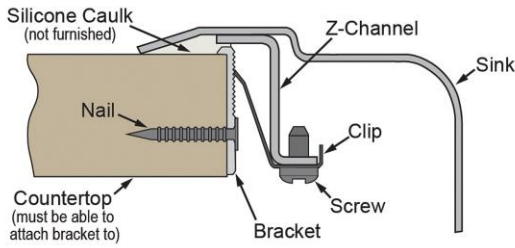

Installation Profile:

Included Accessories

LKPD1	Elkay Perfect Drain Fitting Type 304 Stainless Steel Body and Strainer Spec Sheet (PDF)	

Optional Accessories

LKWOBG2816SS	Elkay Stainless Steel 26-1/2" x 14-13/16" x 1" Bottom Grid Spec Sheet (PDF)	
CB1713	Elkay Hardwood 13-1/2" x 17" x 1" Cutting Board Spec Sheet (PDF)	
CBS1316	Elkay Hardwood 14-1/2" x 17" x 3/4" Cutting Board Spec Sheet (PDF)	
LKDS99	Elkay 3-1/2" Garbage Disposal Stopper / Strainer for use with Perfect Drain-Chrome Polished Stainless Steel Spec Sheet (PDF)	

In keeping with our policy of continuing product improvement, Elkay reserves the right to change product specifications without notice. Please visit elkay.com for the most current version of Elkay product specification sheets. This specification describes an Elkay product with design, quality, and functional benefits to the user. When making a comparison of other producers' offerings, be certain these features are not overlooked.