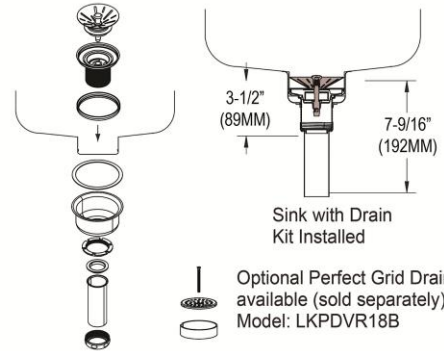

Installation Profile:

Included Accessories

LKPD1	Elkay Perfect Drain Fitting Type 304 Stainless Steel Body and Strainer Spec Sheet (PDF)	

Optional Accessories

LKWOBG2816SS	Elkay Stainless Steel 26-1/2" x 14-13/16" x 1" Bottom Grid Spec Sheet (PDF)	
CB1713	Elkay Hardwood 13-1/2" x 17" x 1" Cutting Board Spec Sheet (PDF)	
CBS1316	Elkay Hardwood 14-1/2" x 17" x 3/4" Cutting Board Spec Sheet (PDF)	
LKDS99	Elkay 3-1/2" Garbage Disposal Stopper / Strainer for use with Perfect Drain-Chrome Polished Stainless Steel Spec Sheet (PDF)	

In keeping with our policy of continuing product improvement, Elkay reserves the right to change product specifications without notice. Please visit elkay.com for the most current version of Elkay product specification sheets. This specification describes an Elkay product with design, quality, and functional benefits to the user. When making a comparison of other producers' offerings, be certain these features are not overlooked.