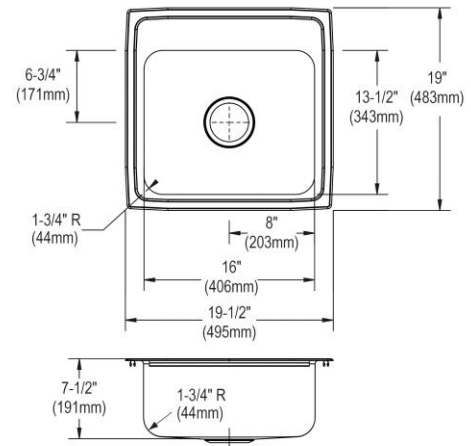

PART: _____ QTY: _____

PROJECT: _____

CONTACT: _____

DATE: _____

NOTES: _____

APPROVAL: _____

In keeping with our policy of continuing product improvement, Elkay reserves the right to change product specifications without notice. Please visit [elkay.com](#) for the most current version of Elkay product specification sheets. This specification describes an Elkay product with design, quality, and functional benefits to the user. When making a comparison of other producers' offerings, be certain these features are not overlooked.