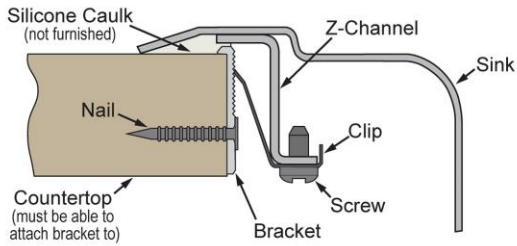

Installation Profile:

Optional Accessories		
LKWBG1316SS	Elkay Stainless Steel 12-1/2" x 15" x 1" Bottom Grid Spec Sheet (PDF)	
CB1613	Elkay Hardwood 16-3/4" x 13-1/2" x 1" Cutting Board Spec Sheet (PDF)	
CB1713	Elkay Hardwood 13-1/2" x 17" x 1" Cutting Board Spec Sheet (PDF)	
CBS1316	Elkay Hardwood 14-1/2" x 17" x 3/4" Cutting Board Spec Sheet (PDF)	
LK99	Elkay Deluxe 3-1/2" Drain Type 304 Stainless Steel Body Strainer Basket Rubber Seal and Tailpiece Spec Sheet (PDF)	
LKGT1041	Elkay Gourmet Single Hole Kitchen Faucet Pull-out Spray and Lever Handle with Hi and Mid-rise Base Options Spec Sheet (PDF)	
LKWERBSS	Elkay Stainless Steel 15-3/8" x 12-3/8" x 5-7/16" Rinsing Basket Spec Sheet (PDF)	
LKW RB1316SS	Elkay Stainless Steel 12-1/2" x 15" x 7" Rinsing Basket Spec Sheet (PDF)	