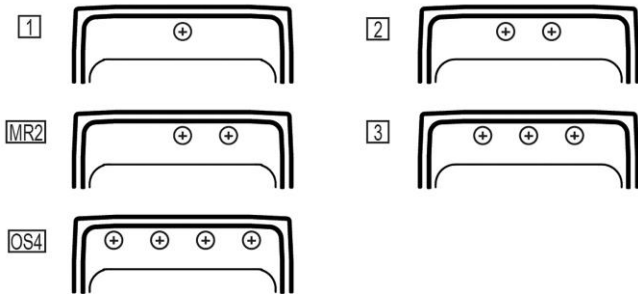

PRODUCT SPECIFICATIONS

Elkay Lustertone™ Classic Stainless Steel 19-1/2" x 19" x 7-1/2" Single Bowl Drop-in Sink with Quick-clip. Sink is manufactured from 18 gauge 304 Stainless Steel with a Lustertone finish, Center drain placement, and Bottom only pads.

Installation Type:	Drop-in
Material:	304 Stainless Steel
Special Features:	Quick-Clip Mounting System
Finish:	Lustertone
Gauge:	18
Sound Deadening:	Bottom only pads
Number of Bowls:	1
Sink Dimensions:	19-1/2" x 19" x 7-1/2"
Bowl 1 Dimensions:	16" x 13-1/2" x 7-3/8"
Drain Size:	3-1/2" (89mm)
Drain Location:	Center
Minimum Cabinet Size:	24"
Mounting Hardware:	Included for 3/4" (19mm) countertop
Template Included:	No
Cutout Template #:	1000001259

Template is available for download at [elkay.com](#). CAD software will be required to open the template.

Cutout Dimensions for Drop-in Installation:

18-7/8" x 18-3/8" (479mm x 467mm) with 1-1/2" (38mm) corner radius

Hole Drilling Configurations:

1-1/2" (38mm) Diameter Faucet Holes on 4" (102mm) Centers

A Century of Tradition and Quality.

For more than 100 years, Elkay has been making innovative products and providing exceptional customer care. We take pride in offering plumbing products that make life easier, inspire change and leave the world a better place.