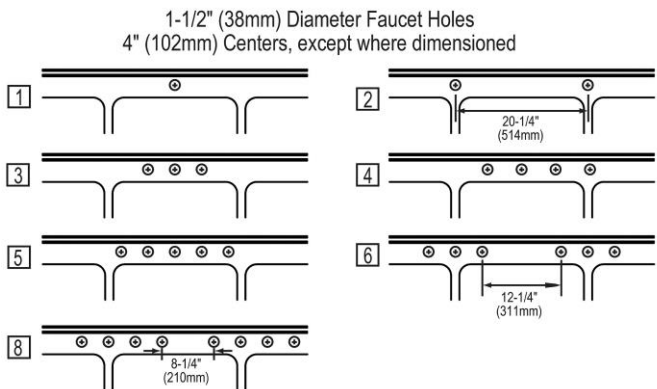

PRODUCT SPECIFICATIONS

Elkay Lustertone® Classic Stainless Steel 63" x 22" x 10-1/8" Triple Bowl Drop-in Sink. Sink is manufactured from 18 gauge 304 Stainless Steel with a Lustrous Satin finish, Center drain placement, and Bottom only pads.

Installation Type:	Drop-in
Material:	304 Stainless Steel
Finish:	Lustrous Satin
Gauge:	18
Sound Deadening:	Bottom only pads
Number of Bowls:	3
Sink Dimensions:	63" x 22" x 10-1/8"
Bowl 1 Dimensions:	19" x 16" x 10"
Bowl 2 Dimensions:	19" x 16" x 10"
Bowl 3 Dimensions:	19" x 16" x 10"
Drain Size:	3-1/2" (89mm)
Drain Location:	Center
Minimum Cabinet Size:	66"
Mounting Hardware:	Part # 64090008 included for countertops up to 3/4" (19mm) thick
Template Included:	No
Cutout Template #:	1000001320

Template is available for download at [elkay.com](#). CAD software will be required to open the template.

Cutout Dimensions for Drop-in Installation:

62-3/8" x 21-3/8" (1584mm x 543mm) with 1-1/2" (38mm) corner radius

Hole Drilling Configurations:

A Century of Tradition and Quality. For more than 100 years, Elkay has been making innovative products and providing exceptional customer care. We take pride in offering plumbing products that make life easier, inspire change and leave the world a better place.

Product Compliance: ASME A112.19.3/CSA B45.4

Sinks are listed by IAPMO® as meeting the applicable requirements of the Uniform Plumbing Code®, International Plumbing Code®, and National Plumbing Code of Canada.

- [Clean and Care Manual (PDF)](#)
- [Installation Instructions (PDF) - 74180147](#)
- [Limited Lifetime Warranty (PDF)](#)