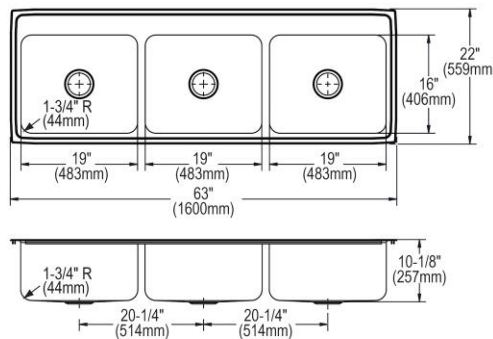

PART: _____ QTY: _____
PROJECT: _____
CONTACT: _____
DATE: _____
NOTES: _____
APPROVAL: _____

In keeping with our policy of continuing product improvement, Elkay reserves the right to change product specifications without notice. Please visit [elkay.com](#) for the most current version of Elkay product specification sheets. This specification describes an Elkay product with design, quality, and functional benefits to the user. When making a comparison of other producers' offerings, be certain these features are not overlooked.