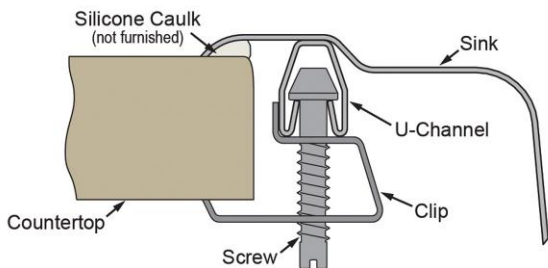

PRODUCT SPECIFICATIONS

Celebrity® Stainless Steel 25" x 17" x 7-1/8" 2-Hole Single Bowl Drop-in Classroom Sink and Faucet Kit. Sink is manufactured from 20 gauge 304 Stainless Steel with a Brushed Satin finish, Center drain placement, and Bottom only pads.

Installation Type:	Drop-in, Sink Kits
Material:	304 Stainless Steel
Finish:	Brushed Satin
Gauge:	20
Sound Deadening:	Bottom only pads
Number of Bowls:	1
Sink Dimensions:	25" x 17" x 7-1/8"
Bowl 1 Dimensions:	16" x 13-1/2" x 7"
Drain Size:	3-1/2" (89mm)
Drain Location:	Center
Minimum Cabinet Size:	30"
Mounting Hardware:	Part # 64090012 included for countertops up to 3/4" (19mm) thick
Template Included:	No
Cutout Template #:	1000001246

Template is available for download at elkay.com. CAD software will be required to open the template.

Cutout Dimensions for Drop-in Installation:

24-3/8" x 16-3/8" (619mm x 416mm) with 1-1/2" (38mm) corner radius

Installation Profile:

Included with Product: LKDVR208513LC faucet, LKVR18 drain, LKVR1141A bubblers

A Century of Tradition and Quality.

For more than 100 years, Elkay has been making innovative products and providing exceptional customer care. We take pride in offering plumbing products that make life easier, inspire change and leave the world a better place.

Product Compliance: ASME A112.19.3/CSA B45.4
Faucet: ASME A112.18.1/CSA B125.1
CEC
NSF 372 (lead free)
NSF 61 (Q≤1)
Accessory: ASME A112.18.2/CSA B125.2

[Clean and Care Manual (PDF)](#)
[Installation Instructions (PDF) - 1000005236](#)
[Installation Instructions (PDF) - 0000001000](#)
[Installation Instructions (PDF) - 1000005235 drain](#)
[Warranty (PDF)](#)

PART: _____ QTY: _____
PROJECT: _____
CONTACT: _____
DATE: _____
NOTES: _____
APPROVAL: _____

In keeping with our policy of continuing product improvement, Elkay reserves the right to change product specifications without notice. Please visit elkay.com for the most current version of Elkay product specification sheets. This specification describes an Elkay product with design, quality, and functional benefits to the user. When making a comparison of other producers' offerings, be certain these features are not overlooked.