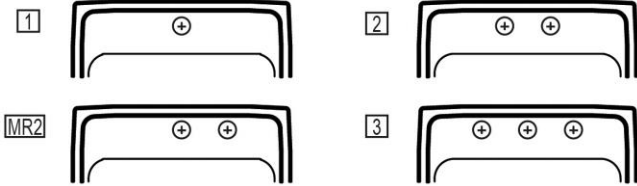

PRODUCT SPECIFICATIONS

Elkay Celebrity® Stainless Steel 19-1/2" x 19" x 5-1/2" Single Bowl Drop-in ADA Sink with Quick-clip and Left Drain. Sink is manufactured from 20 gauge 304 Stainless Steel with a Brushed Satin finish, Rear Left drain placement, and Bottom only pads.

Installation Type:	Drop-in
Material:	304 Stainless Steel
Special Features:	Quick-Clip Mounting System
Finish:	Brushed Satin
Gauge:	20
Sound Deadening:	Bottom only pads
Number of Bowls:	1
Sink Dimensions:	19-1/2" x 19" x 5-1/2"
Bowl 1 Dimensions:	16" x 13-1/2" x 5-3/8"
Drain Size:	3-1/2" (89mm)
Drain Location:	Rear Left
Minimum Cabinet Size:	24"
Mounting Hardware:	Included for 3/4" (19mm) countertop
Template Included:	No
Cutout Template #:	1000001259

Template is available for download at [elkay.com](#). CAD software will be required to open the template.

Cutout Dimensions for Drop-in Installation:

18-7/8" x 18-3/8" (479mm x 467mm) with 1-1/2" (38mm) corner radius

Hole Drilling Configurations:

1-1/2" (38mm) Diameter Faucet Holes on 4" (102mm) Centers