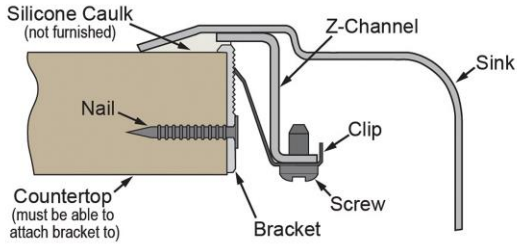

**Installation Profile:**

**Optional Accessories**

<p><a href="#">CB1613</a></p>	<p>Elkay Hardwood 16-3/4" x 13-1/2" x 1" Cutting Board <a href="#">Spec Sheet (PDF)</a></p>	
<p><a href="#">CB1713</a></p>	<p>Elkay Hardwood 13-1/2" x 17" x 1" Cutting Board <a href="#">Spec Sheet (PDF)</a></p>	
<p><a href="#">CBS1316</a></p>	<p>Elkay Hardwood 14-1/2" x 17" x 3/4" Cutting Board <a href="#">Spec Sheet (PDF)</a></p>	
<p><a href="#">LK99</a></p>	<p>Elkay Deluxe 3-1/2" Drain Type 304 Stainless Steel Body Strainer Basket Rubber Seal and Tailpiece <a href="#">Spec Sheet (PDF)</a></p>	
<p><a href="#">LKGT1041</a></p>	<p>Elkay Gourmet Single Hole Kitchen Faucet Pull-out Spray and Lever Handle with Hi and Mid-rise Base Options <a href="#">Spec Sheet (PDF)</a></p>	<p>NO IMAGE AVAILABLE</p>
<p><a href="#">LKWRB1316SS</a></p>	<p>Elkay Stainless Steel 12-1/2" x 15" x 7" Rinsing Basket <a href="#">Spec Sheet (PDF)</a></p>	