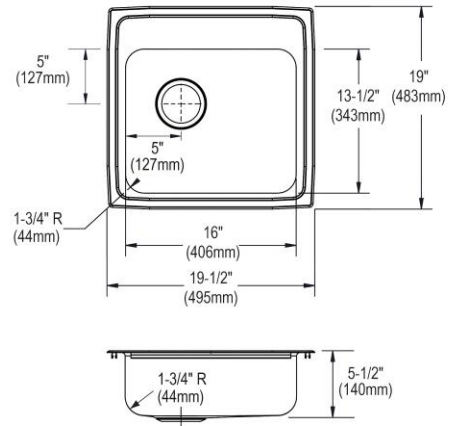

A Century of Tradition and Quality.

For more than 100 years, Elkay has been making innovative products and providing exceptional customer care. We take pride in offering plumbing products that make life easier, inspire change and leave the world a better place.

Product Compliance: ADA & ICC A117.1
ASME A112.19.3/CSA B45.4

Sinks are listed by IAPMO® as meeting the applicable requirements of the Uniform Plumbing Code®, International Plumbing Code®, and National Plumbing Code of Canada.

Complies with ADA & ICC A117.1 accessibility requirements when installed according to the requirements outlined in these standards.

[Clean and Care Manual (PDF)](#)

[Installation Instructions (PDF) - 1000005236](#)

[Warranty (PDF)](#)

Similar models are available with: U Channel mounting system