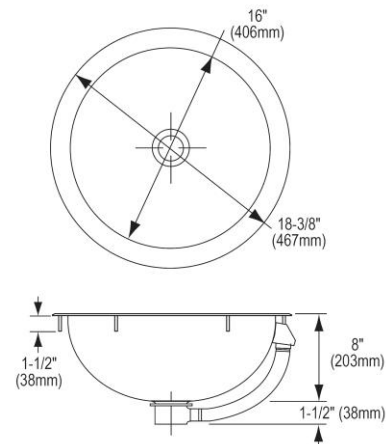

PART: _____ QTY: _____

PROJECT: _____

CONTACT: _____

DATE: _____

NOTES: _____

APPROVAL: _____

In keeping with our policy of continuing product improvement, Elkay reserves the right to change product specifications without notice. Please visit elkay.com for the most current version of Elkay product specification sheets. This specification describes an Elkay product with design, quality, and functional benefits to the user. When making a comparison of other producers' offerings, be certain these features are not overlooked.