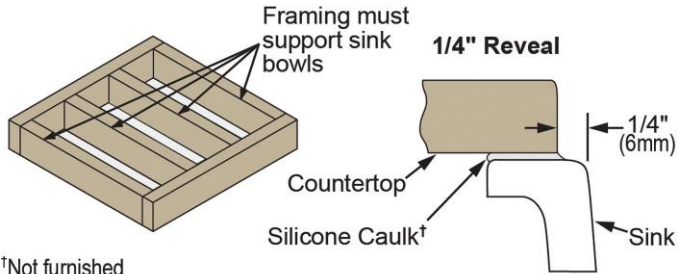

Installation Profile:

†Not furnished
Designed to affix to the underside of any solid surface countertop.