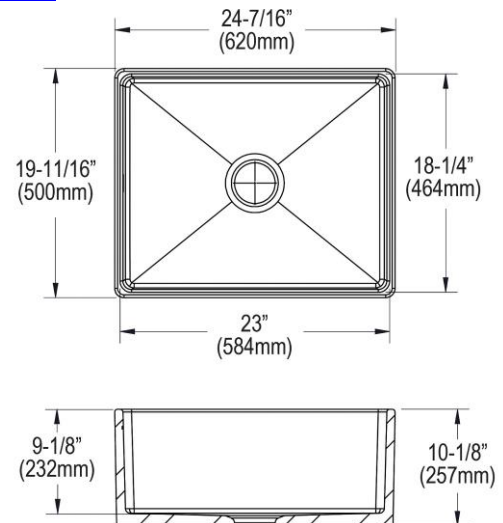

PART: _____ QTY: _____
PROJECT: _____
CONTACT: _____
DATE: _____
NOTES: _____
APPROVAL: _____

In keeping with our policy of continuing product improvement, Elkay reserves the right to change product specifications without notice. Please visit elkay.com for the most current version of Elkay product specification sheets. This specification describes an Elkay product with design, quality, and functional benefits to the user. When making a comparison of other producers' offerings, be certain these features are not overlooked.