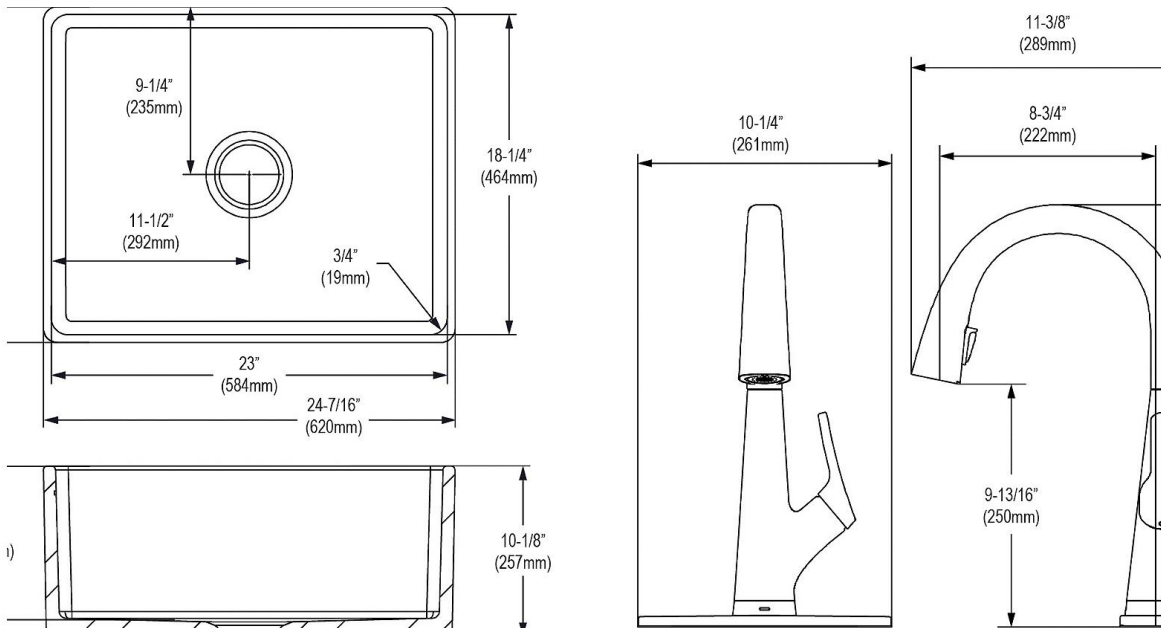

Included Accessories		
LK6000CR	Elkay Everyday Single Hole Deck Mount Kitchen Faucet with Pull-down Spray Forward Only Lever Handle Chrome Spec Sheet (PDF)	
LK99FC	Elkay Deluxe Drain 3-1/2" Type 304 Stainless Steel Body for Fireclay Sinks Spec Sheet (PDF)	
LKBG2217SS	Elkay Stainless Steel 21-1/4" x 16-9/16" x 1-3/8" Bottom Grid Spec Sheet (PDF)	
LKCLKIT	Elkay Sink Cleaning Kit Spec Sheet (PDF)	

In keeping with our policy of continuing product improvement, Elkay reserves the right to change product specifications without notice. Please visit elkay.com for the most current version of Elkay product specification sheets. This specification describes an Elkay product with design, quality, and functional benefits to the user. When making a comparison of other producers' offerings, be certain these features are not overlooked.