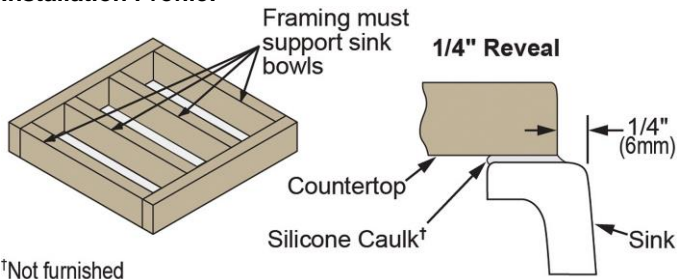

PRODUCT SPECIFICATIONS

Elkay Fireclay 24-7/16" x 19-11/16" x 9-1/8" Single Bowl Farmhouse Sink Kit with Faucet, White. Sink is molded from fine fireclay with a durable porcelain glaze providing a finish that is non-porous and resists staining. Naturally sound deadening and Center drain placement.

Installation Type:	Farmhouse, Sink Kits
Material:	Fireclay
Finish:	White (WH)
Number of Bowls:	1
Sink Dimensions:	24-7/16" x 19-11/16" x 10-1/8"
Bowl 1 Dimensions:	23" x 18-1/4" x 9-1/8"
Drain Size:	3-1/2" (89mm)
Drain Location:	Center
Minimum Cabinet Size:	27"
Mounting Hardware:	No
Template Included:	No

[Clean and Care Manual \(PDF\)](#)
[Installation Instructions \(PDF\) - 100003608](#)
[Warranty \(PDF\)](#)

White
(WH)

Installation Profile:

†Not furnished

Designed to affix to the underside of any solid surface countertop.