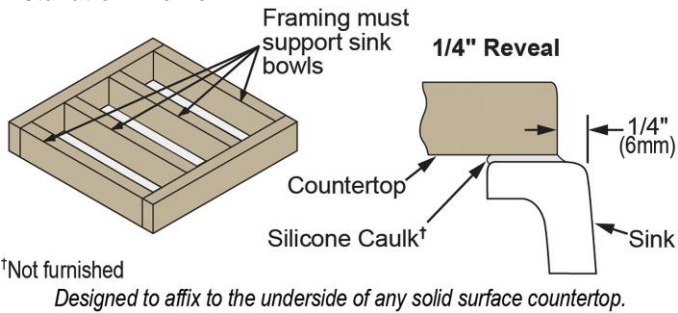

Installation Profile: