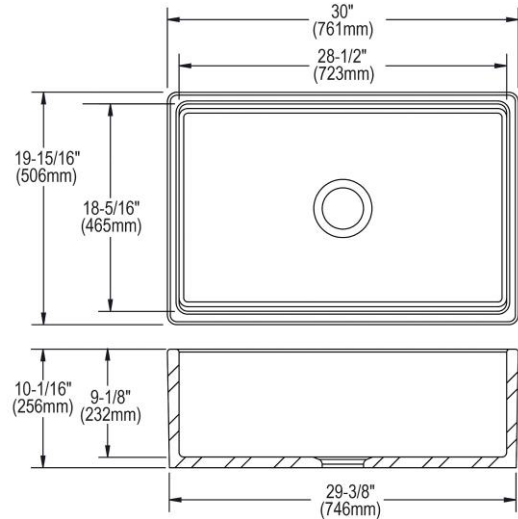

A Century of Tradition and Quality.

For more than 100 years, Elkay has been making innovative products and providing exceptional customer care. We take pride in offering plumbing products that make life easier, inspire change and leave the world a better place.

Product Compliance: ASME A112.19.2/CSA B45.1

Sinks are listed by IAPMO® as meeting the applicable requirements of the Uniform Plumbing Code®, International Plumbing Code®, and National Plumbing Code of Canada.

[Clean and Care Manual (PDF)](#)
[Installation Instructions (PDF) - 1000003608](#)
[Warranty (PDF)](#)