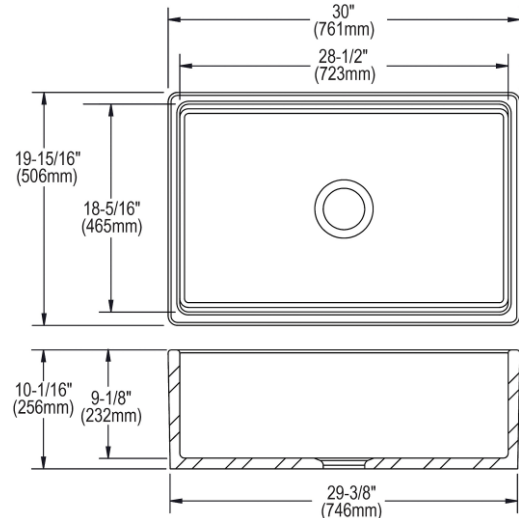

Ships in multiple boxes.

A Century of Tradition and Quality. For more than 100 years, Elkay has been making innovative products and providing exceptional customer care. We take pride in offering plumbing products that make life easier, inspire change and leave the world a better place.

Product Compliance: ASME A112.19.2/CSA B45.1
Accessory: ASME A112.18.2/CSA B125.2

[Clean and Care Manual (PDF)](#)
[Installation Instructions (PDF) - 100003608](#)
[Warranty (PDF)](#)