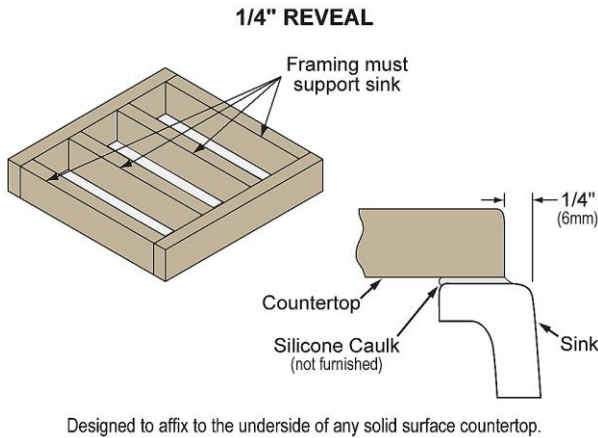

Installation Profile: