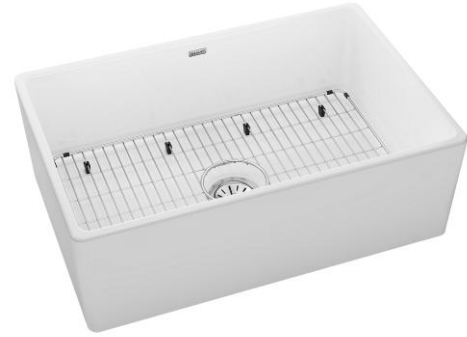

PRODUCT SPECIFICATIONS

Fireclay 30" x 19-15/16" x 9-1/8" Single Bowl Farmhouse Sink Kit White. Sink is molded from fine fireclay with a durable porcelain glaze providing a finish that is non-porous and resists staining. Naturally sound deadening and Center drain placement.

Installation Type:	Farmhouse, Sink Kits
Material:	Fireclay
Finish:	White (WH)
Number of Bowls:	1
Sink Dimensions:	30" x 19-15/16" x 10-1/16"
Bowl 1 Dimensions:	28-1/2" x 18-5/16" x 9-1/8"
Drain Size:	3-1/2" (89mm)
Drain Location:	Center
Minimum Cabinet Size:	33"
Mounting Hardware:	No
Template Included:	No

White (WH)

Installation Profile:

Included with Product: LKBG2616SS Bottom Grid, LK99FC Drain, LKCLKIT Cleaning Kit

Ships in multiple boxes.

A Century of Tradition and Quality. For more than 100 years, Elkay has been making innovative products and providing exceptional customer care. We take pride in offering plumbing products that make life easier, inspire change and leave the world a better place.