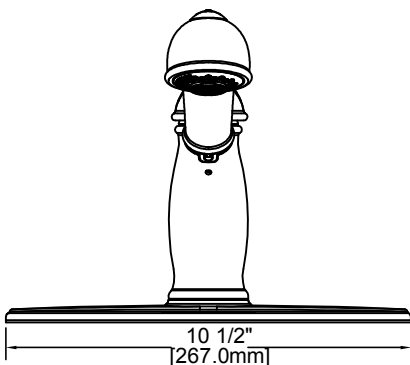

ELKAY®

SPECIFICATIONS

Everyday Single Handle Pull-Out Kitchen Faucet Model LK4000

FEATURES

- Removable ceramic disc cartridge
- One 1 3/8" (35mm) diameter faucet hole required for single hole installation, Three 1 3/8" (35mm) diameter faucet holes required for three hole installation
- Optional 3-hole escutcheon plate included with faucet
- 1.5GPM flow regulator installed
 - Optional 2.2GPM flow regulator also included with the faucet
- Braided stainless steel supply lines
- 3/8" female compression hose connections with 1/2" male IPS thread adaptors
- 120° spout rotation
- Max countertop thickness: 2.5" (63mm)
- Braided black nylon hand spray hose
- 2-function hand spray (Aerated, Spray)
- Hand spray operation:
 - Press button for spray, press again to revert to stream
- Easy-Clean rubberized spray face
- Solid brass waterway construction
- Quick connect hand spray fittings for fast installation
- Free-flex hand spray hose for maximum range of motion
- Available finishes:
 - Chrome LK4000CR
 - Lustrous Steel LK4000LS
- Ship weight: 4.8 lbs (2.2 kg)

Shown with included optional 3-hole escutcheon plate

WARRANTY

- Limited Lifetime

ACCESSORIES (Sold Separately):

- LK105 - Air gap
- LK315 - Soap dispenser

COMPLIES WITH:

- ADA
- cUPC
- ANSI/NSF61
- CA AB1953
- ASME A112.18.1/CSA B125.1

With 3-hole escutcheon

With 3-hole escutcheon