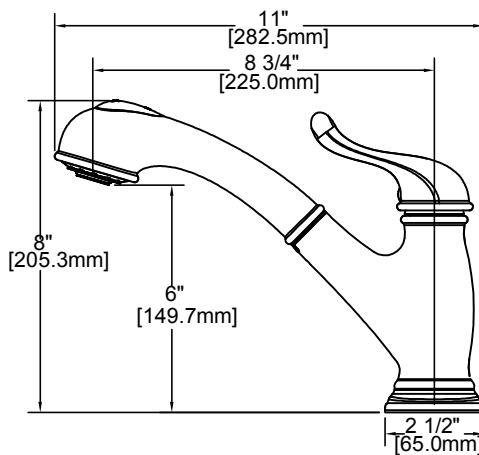

ELKAY®

SPECIFICATIONS

Everyday Single Handle Pull-Out Kitchen Faucet Model LK4000

FEATURES

- Removable ceramic disc cartridge
- One 1 3/8" (35mm) diameter faucet hole required for single hole installation, Three 1 3/8" (35mm) diameter faucet holes required for three hole installation
- Optional 3-hole escutcheon plate included with faucet
- 1.5GPM flow regulator installed
 - Optional 2.2GPM flow regulator also included with the faucet
- Braided stainless steel supply lines
- 3/8" female compression hose connections with 1/2" male IPS thread adaptors
- 120° spout rotation
- Max countertop thickness: 2.5" (63mm)
- Braided black nylon hand spray hose
- 2-function hand spray (Aerated, Spray)
- Hand spray operation:
 - Press button for spray, press again to revert to stream
- Easy-Clean rubberized spray face
- Solid brass waterway construction
- Quick connect hand spray fittings for fast installation
- Free-flex hand spray hose for maximum range of motion
- Available finishes:
 - Chrome LK4000CR
 - Lustrous Steel LK4000LS
- Ship weight: 4.8 lbs (2.2 kg)

Shown with included optional 3-hole escutcheon plate

WARRANTY

- Limited Lifetime

ACCESSORIES (Sold Separately):

- LK105 - Air gap
- LK315 - Soap dispenser

COMPLIES WITH:

- ADA
- cUPC
- ANSI/NSF61
- CA AB1953
- ASME A112.18.1/CSA B125.1

With 3-hole escutcheon

With 3-hole escutcheon