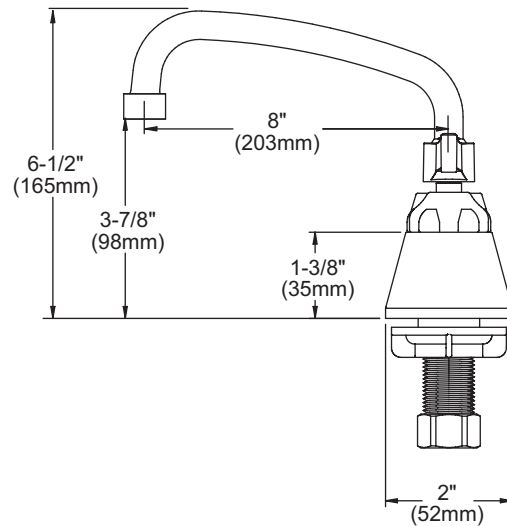

Deck Mount 4" Center Commercial Faucet Models LK406AT08L2, LK406AT08T4, LK406AT08T6

FEATURES

Model LK406AT08L2

- Two hole dual handle top mount faucet
- Quarter turn ceramic disc cartridge
- Solid brass construction
- Chrome finish
- 2.2 GPM VR aerator with 1.5 and .5 GPM inserts
- Includes spout swing restriction pin

Model LK406AT08T4

- Same as LK406AT08L2 except with 4" wrist blades handles

Model LK406AT08T6

- Same as LK406AT08L2 except with 6" wrist blades handles

COMPLIES WITH:

- ASME/ANSI A112.18.1
- CSA B125-01
- NSF/ANSI 61 Annex G
- ADA
- UPC/CUPC
- IAPMO Listed
- Certified AB1953

Model LK406AT08L2
FRONT VIEW

SIDE VIEW

Job Name:

Item #:

Notes:

Architect/Engineer Approval:

Date:

SEE OTHER SIDE FOR REPLACEMENT PARTS