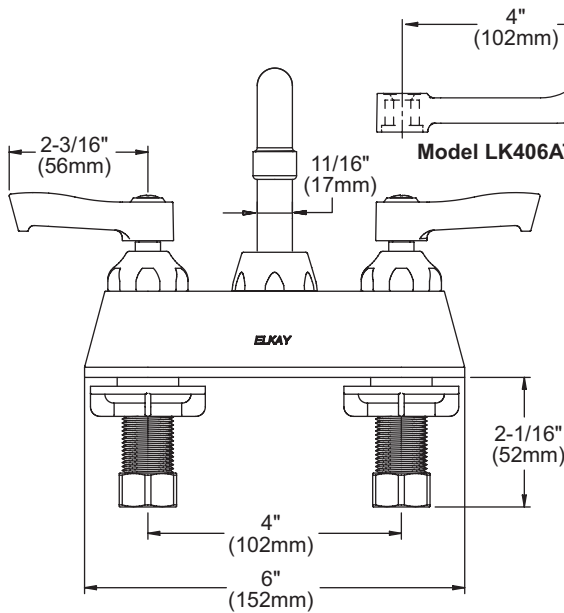

Deck Mount 4" Center Commercial Faucet Models LK406AT08L2, LK406AT08T4, LK406AT08T6

FEATURES

Model LK406AT08L2

- Two hole dual handle top mount faucet
- Quarter turn ceramic disc cartridge
- Solid brass construction
- Chrome finish
- 2.2 GPM VR aerator with 1.5 and .5 GPM inserts
- Includes spout swing restriction pin

Model LK406AT08T4

- Same as LK406AT08L2 except with 4" wrist blades handles

Model LK406AT08T6

- Same as LK406AT08L2 except with 6" wrist blades handles

COMPLIES WITH:

- ASME/ANSI A112.18.1
- CSA B125-01
- NSF/ANSI 61 Annex G
- ADA
- UPC/CUPC
- IAPMO Listed
- Certified AB1953

Model LK406AT08L2
FRONT VIEW

SIDE VIEW

Job Name:

Item #:

Notes:

Architect/Engineer Approval:

Date:

SEE OTHER SIDE FOR REPLACEMENT PARTS

Deck Mount 4" Center Commercial Faucet Models LK406AT08L2, LK406AT08T4, LK406AT08T6

ITEM	IND. PART	DESCRIPTION
1	A55393	Spout
2	45918C	Handle, 2"
2	45919C	Handle, 4"
2	45920C	Handle, 6"
3	45923C	Right Cold Cartridge
4	45924C	Left Hot Cartridge
5	45917C	Body
6	LK734	2.2 GPM VR Aerator