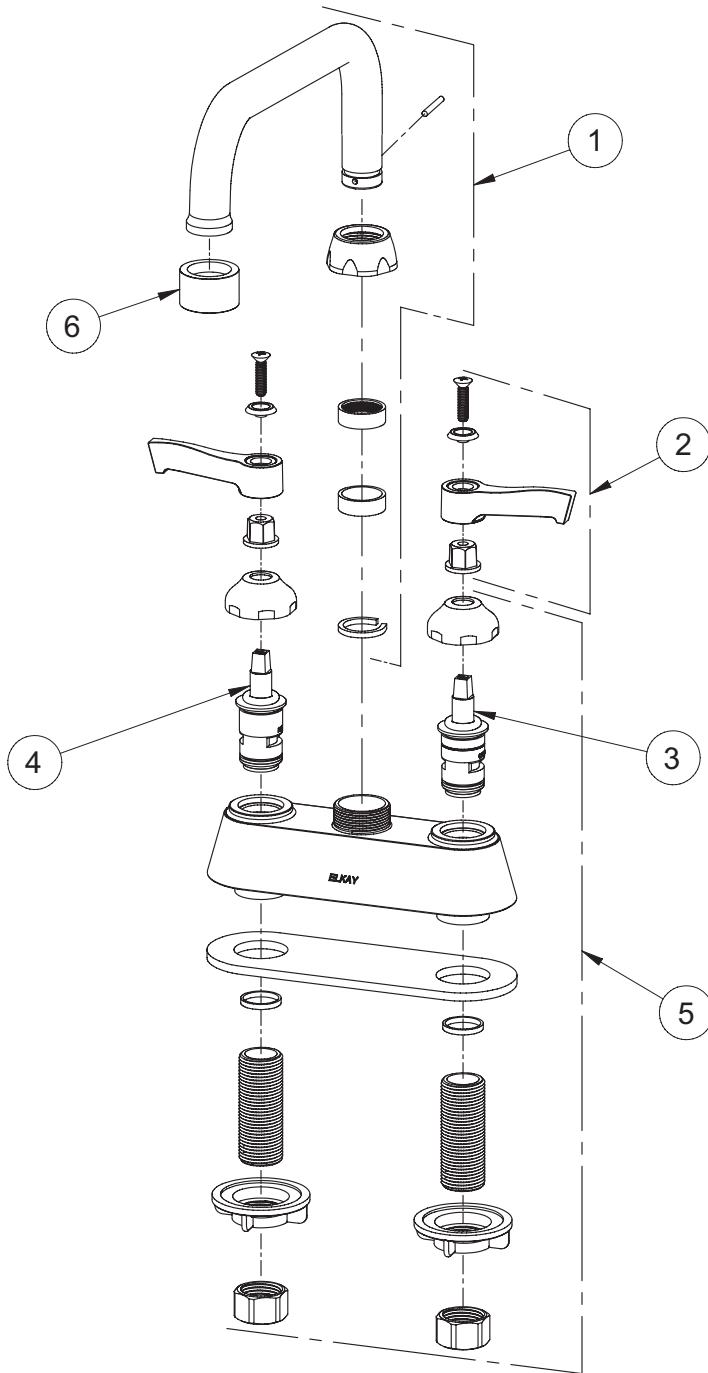

Deck Mount 4" Center Commercial Faucet Models LK406AT08L2, LK406AT08T4, LK406AT08T6

FEATURES

Model LK406AT08L2

- Two hole dual handle top mount faucet
- Quarter turn ceramic disc cartridge
- Solid brass construction
- Chrome finish
- 2.2 GPM VR aerator with 1.5 and .5 GPM inserts
- Includes spout swing restriction pin

Model LK406AT08L2
FRONT VIEW

SIDE VIEW

Job Name:

Item #:

Notes:

Architect/Engineer Approval:

Date:

SEE OTHER SIDE FOR REPLACEMENT PARTS

Deck Mount 4" Center Commercial Faucet Models LK406AT08L2, LK406AT08T4, LK406AT08T6

ITEM	IND. PART	DESCRIPTION
1	A55393	Spout
2	45918C	Handle, 2"
2	45919C	Handle, 4"
2	45920C	Handle, 6"
3	45923C	Right Cold Cartridge
4	45924C	Left Hot Cartridge
5	45917C	Body
6	LK734	2.2 GPM VR Aerator