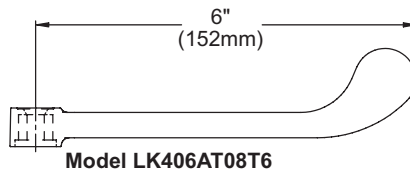

Deck Mount 4" Center Commercial Faucet Models LK406AT08L2, LK406AT08T4, LK406AT08T6

FEATURES

Model LK406AT08L2

- Two hole dual handle top mount faucet
- Quarter turn ceramic disc cartridge
- Solid brass construction
- Chrome finish
- 2.2 GPM VR aerator with 1.5 and .5 GPM inserts
- Includes spout swing restriction pin

Model LK406AT08T4

- Same as LK406AT08L2 except with 4" wrist blades handles

Model LK406AT08T6

- Same as LK406AT08L2 except with 6" wrist blades handles

COMPLIES WITH:

- ASME/ANSI A112.18.1
- CSA B125-01
- NSF/ANSI 61 Annex G
- ADA
- UPC/CUPC
- IAPMO Listed
- Certified AB1953