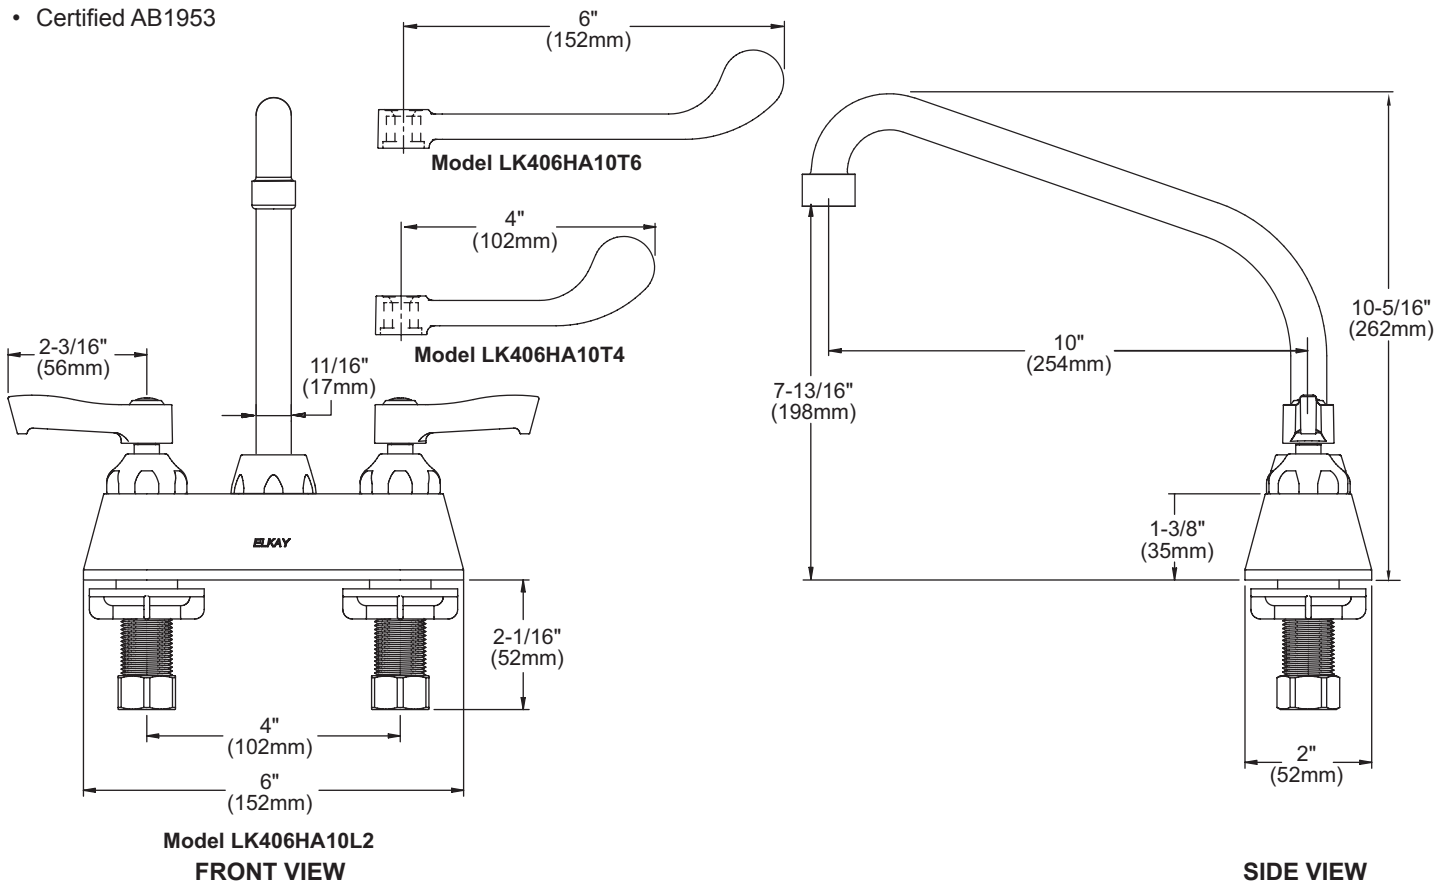

FEATURES

Model LK406HA10L2

- Two hole dual handle top mount faucet
- Quarter turn ceramic disc cartridge
- Solid brass construction
- Chrome finish
- 2.2 GPM VR aerator with 1.5 and .5 GPM inserts
- Includes spout swing restriction pin

Model LK406HA10T4

- Same as LK406HA10L2 except with 4" wrist blades handles

Model LK406HA10T6

- Same as LK406HA10L2 except with 6" wrist blades handles

COMPLIES WITH:

- ASME/ANSI A112.18.1
- CSA B125-01
- NSF/ANSI 61 Annex G
- ADA
- UPC/CUPC
- IAPMO Listed
- Certified AB1953

Deck Mount 4" Center Commercial Faucet Models LK406HA10L2, LK406HA10T4, LK406HA10T6

Job Name:	Item #:
Notes:	
Architect/Engineer Approval:	Date:

SEE OTHER SIDE FOR REPLACEMENT PARTS

**Deck Mount 4" Center Commercial Faucet
Models LK406HA10L2, LK406HA10T4, LK406HA10T6**

ITEM	IND. PART	DESCRIPTION
1	A55445	Spout
2	45918C	Handle, 2"
2	45919C	Handle, 4"
2	45920C	Handle, 6"
3	45923C	Right Cold Cartridge
4	45924C	Left Hot Cartridge
5	45917C	Body
6	LK734	2.2 GPM VR Aerator