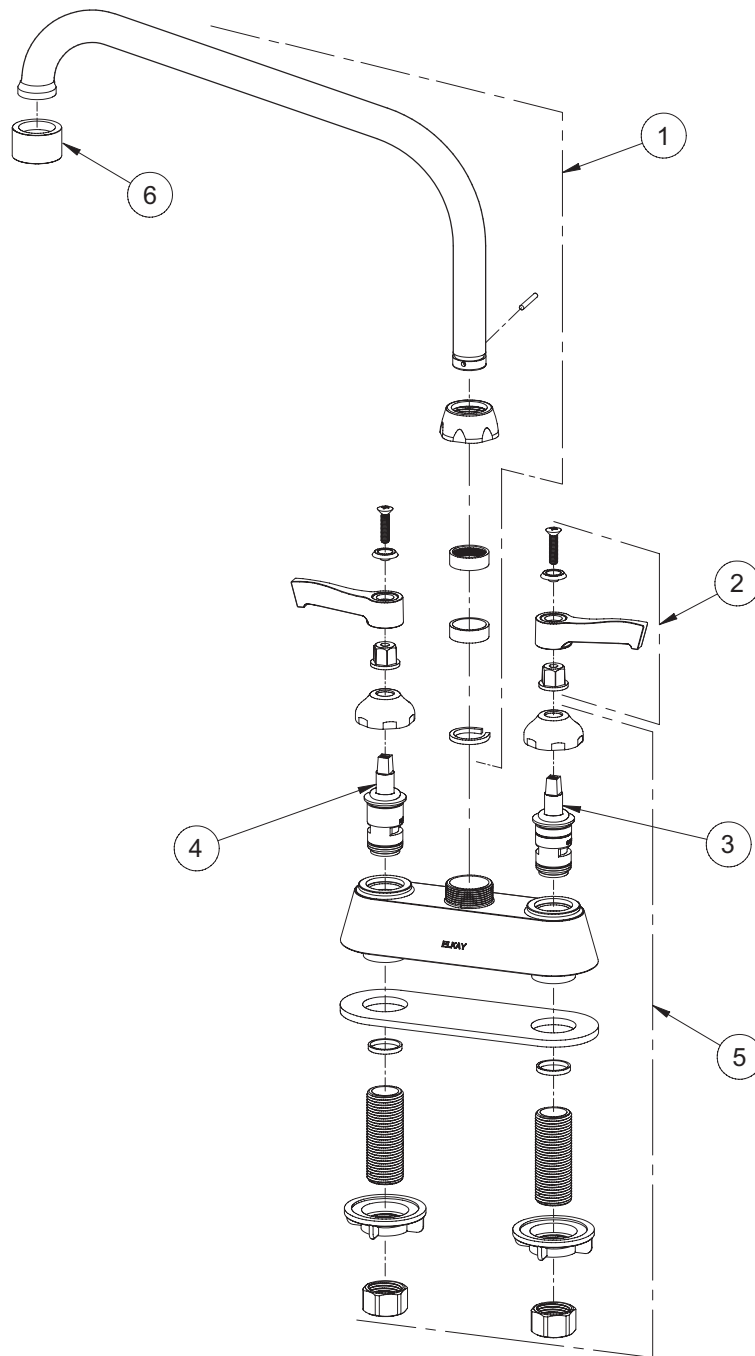

FEATURES

Model LK406HA10L2

- Two hole dual handle top mount faucet
- Quarter turn ceramic disc cartridge
- Solid brass construction
- Chrome finish
- 2.2 GPM VR aerator with 1.5 and .5 GPM inserts
- Includes spout swing restriction pin

Model LK406HA10T4

- Same as LK406HA10L2 except with 4" wrist blades handles

Model LK406HA10T6

- Same as LK406HA10L2 except with 6" wrist blades handles

COMPLIES WITH:

- ASME/ANSI A112.18.1
- CSA B125-01
- NSF/ANSI 61 Annex G
- ADA
- UPC/CUPC
- IAPMO Listed
- Certified AB1953

Deck Mount 4" Center Commercial Faucet Models LK406HA10L2, LK406HA10T4, LK406HA10T6

Job Name:	Item #:
Notes:	
Architect/Engineer Approval:	Date:

SEE OTHER SIDE FOR REPLACEMENT PARTS

**Deck Mount 4" Center Commercial Faucet
Models LK406HA10L2, LK406HA10T4, LK406HA10T6**

ITEM	IND. PART	DESCRIPTION
1	A55445	Spout
2	45918C	Handle, 2"
2	45919C	Handle, 4"
2	45920C	Handle, 6"
3	45923C	Right Cold Cartridge
4	45924C	Left Hot Cartridge
5	45917C	Body
6	LK734	2.2 GPM VR Aerator