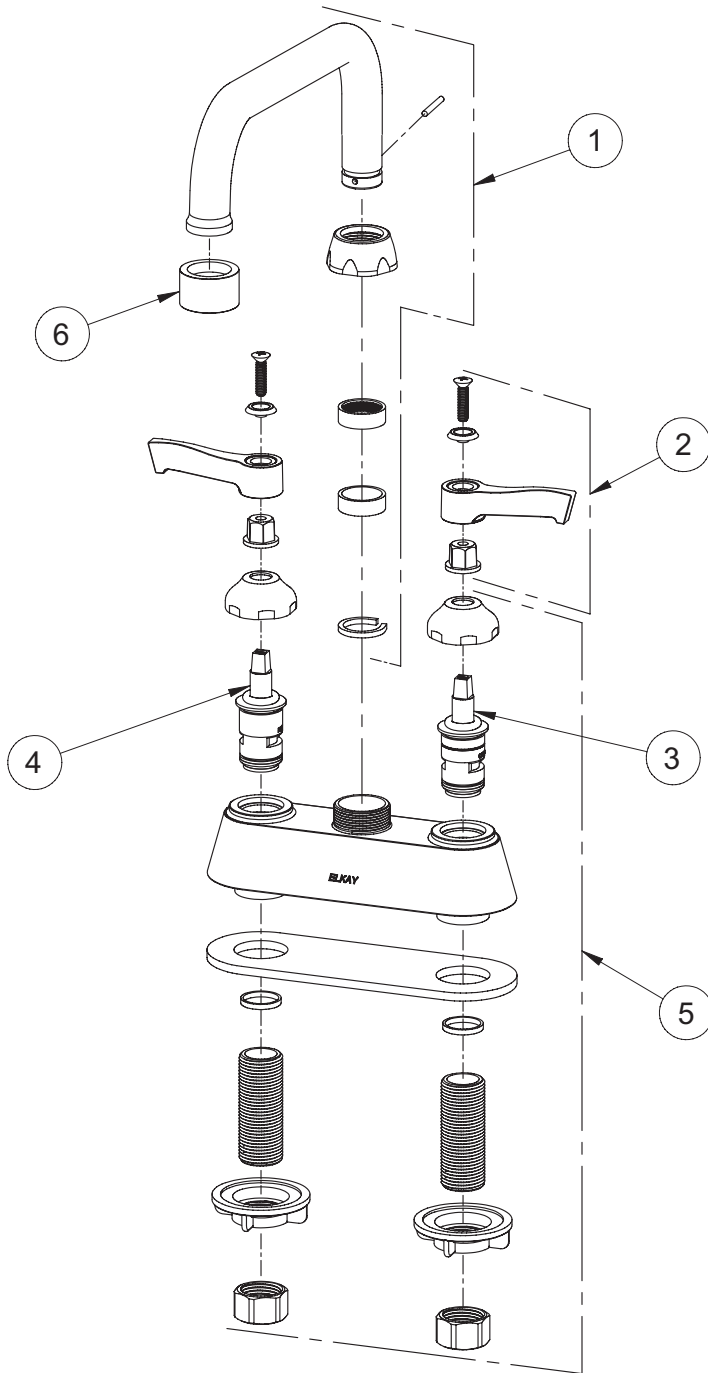

Deck Mount 4" Center Commercial Faucet Models LK406TS08L2, LK406TS08T4, LK406TS08T6

FEATURES

Model LK406TS08L2

- Two hole dual handle top mount faucet
- Quarter turn ceramic disc cartridge
- Solid brass construction
- Chrome finish
- 2.2 GPM VR aerator with 1.5 and .5 GPM inserts
- Includes spout swing restriction pin

Model LK406TS08L2
FRONT VIEW

SIDE VIEW

Job Name:

Item #:

Notes:

Architect/Engineer Approval:

Date:

SEE OTHER SIDE FOR REPLACEMENT PARTS

Deck Mount 4" Center Commercial Faucet Models LK406TS08L2, LK406TS08T4, LK406TS08T6

ITEM	IND. PART	DESCRIPTION
1	A55408	Spout
2	45918C	Handle, 2"
2	45919C	Handle, 4"
2	45920C	Handle, 6"
3	45923C	Right Cold Cartridge
4	45924C	Left Hot Cartridge
5	45917C	Body
6	LK734	2.2 GPM VR Aerator