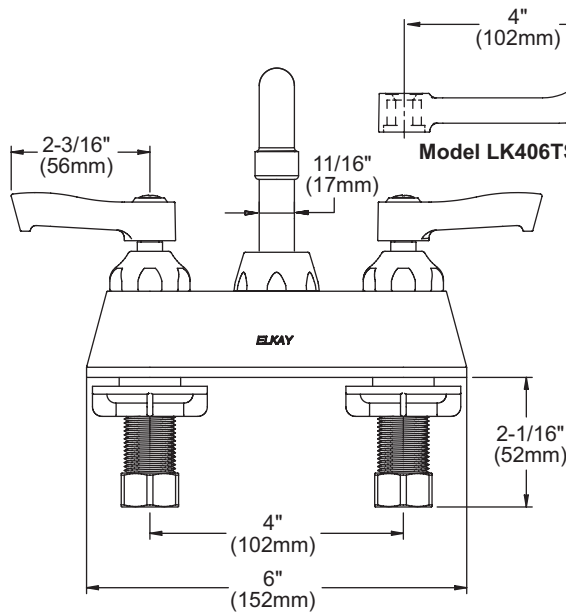

Deck Mount 4" Center Commercial Faucet Models LK406TS08L2, LK406TS08T4, LK406TS08T6

FEATURES

Model LK406TS08L2

- Two hole dual handle top mount faucet
- Quarter turn ceramic disc cartridge
- Solid brass construction
- Chrome finish
- 2.2 GPM VR aerator with 1.5 and .5 GPM inserts
- Includes spout swing restriction pin

Model LK406TS08T4

- Same as LK406TS08L2 except with 4" wrist blades handles

Model LK406TS08T6

- Same as LK406TS08L2 except with 6" wrist blades handles

COMPLIES WITH:

- ASME/ANSI A112.18.1
- CSA B125-01
- NSF/ANSI 61 Annex G
- ADA
- UPC/CUPC
- IAPMO Listed
- Certified AB1953

Model LK406TS08L2
FRONT VIEW

SIDE VIEW

Job Name:

Item #:

Notes:

Architect/Engineer Approval:

Date:

SEE OTHER SIDE FOR REPLACEMENT PARTS

Deck Mount 4" Center Commercial Faucet Models LK406TS08L2, LK406TS08T4, LK406TS08T6

ITEM	IND. PART	DESCRIPTION
1	A55408	Spout
2	45918C	Handle, 2"
2	45919C	Handle, 4"
2	45920C	Handle, 6"
3	45923C	Right Cold Cartridge
4	45924C	Left Hot Cartridge
5	45917C	Body
6	LK734	2.2 GPM VR Aerator