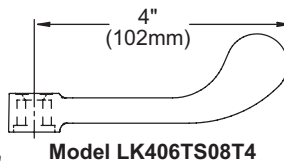

SIDE VIEW

Job Name:

Item #:

Notes:

Architect/Engineer Approval:

Date:

SEE OTHER SIDE FOR REPLACEMENT PARTS