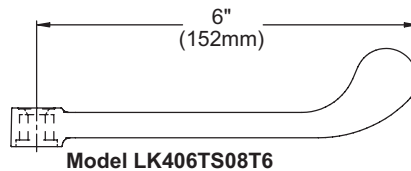

Deck Mount 4" Center Commercial Faucet Models LK406TS08L2, LK406TS08T4, LK406TS08T6

FEATURES

Model LK406TS08L2

- Two hole dual handle top mount faucet
- Quarter turn ceramic disc cartridge
- Solid brass construction
- Chrome finish
- 2.2 GPM VR aerator with 1.5 and .5 GPM inserts
- Includes spout swing restriction pin

Model LK406TS08T4

- Same as LK406TS08L2 except with 4" wrist blades handles

Model LK406TS08T6

- Same as LK406TS08L2 except with 6" wrist blades handles

COMPLIES WITH:

- ASME/ANSI A112.18.1
- CSA B125-01
- NSF/ANSI 61 Annex G
- ADA
- UPC/CUPC
- IAPMO Listed
- Certified AB1953