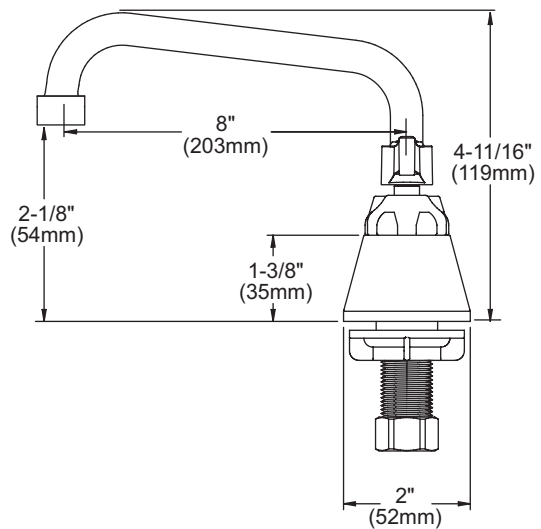

Deck Mount 4" Center Commercial Faucet Models LK406TS08L2, LK406TS08T4, LK406TS08T6

FEATURES

Model LK406TS08L2

- Two hole dual handle top mount faucet
- Quarter turn ceramic disc cartridge
- Solid brass construction
- Chrome finish
- 2.2 GPM VR aerator with 1.5 and .5 GPM inserts
- Includes spout swing restriction pin

Model LK406TS08T4

- Same as LK406TS08L2 except with 4" wrist blades handles

Model LK406TS08T6

- Same as LK406TS08L2 except with 6" wrist blades handles

COMPLIES WITH:

- ASME/ANSI A112.18.1
- CSA B125-01
- NSF/ANSI 61 Annex G
- ADA
- UPC/CUPC
- IAPMO Listed
- Certified AB1953

Model LK406TS08L2
FRONT VIEW

SIDE VIEW

Job Name:

Item #:

Notes:

Architect/Engineer Approval:

Date:

SEE OTHER SIDE FOR REPLACEMENT PARTS

Deck Mount 4" Center Commercial Faucet Models LK406TS08L2, LK406TS08T4, LK406TS08T6

ITEM	IND. PART	DESCRIPTION
1	A55408	Spout
2	45918C	Handle, 2"
2	45919C	Handle, 4"
2	45920C	Handle, 6"
3	45923C	Right Cold Cartridge
4	45924C	Left Hot Cartridge
5	45917C	Body
6	LK734	2.2 GPM VR Aerator