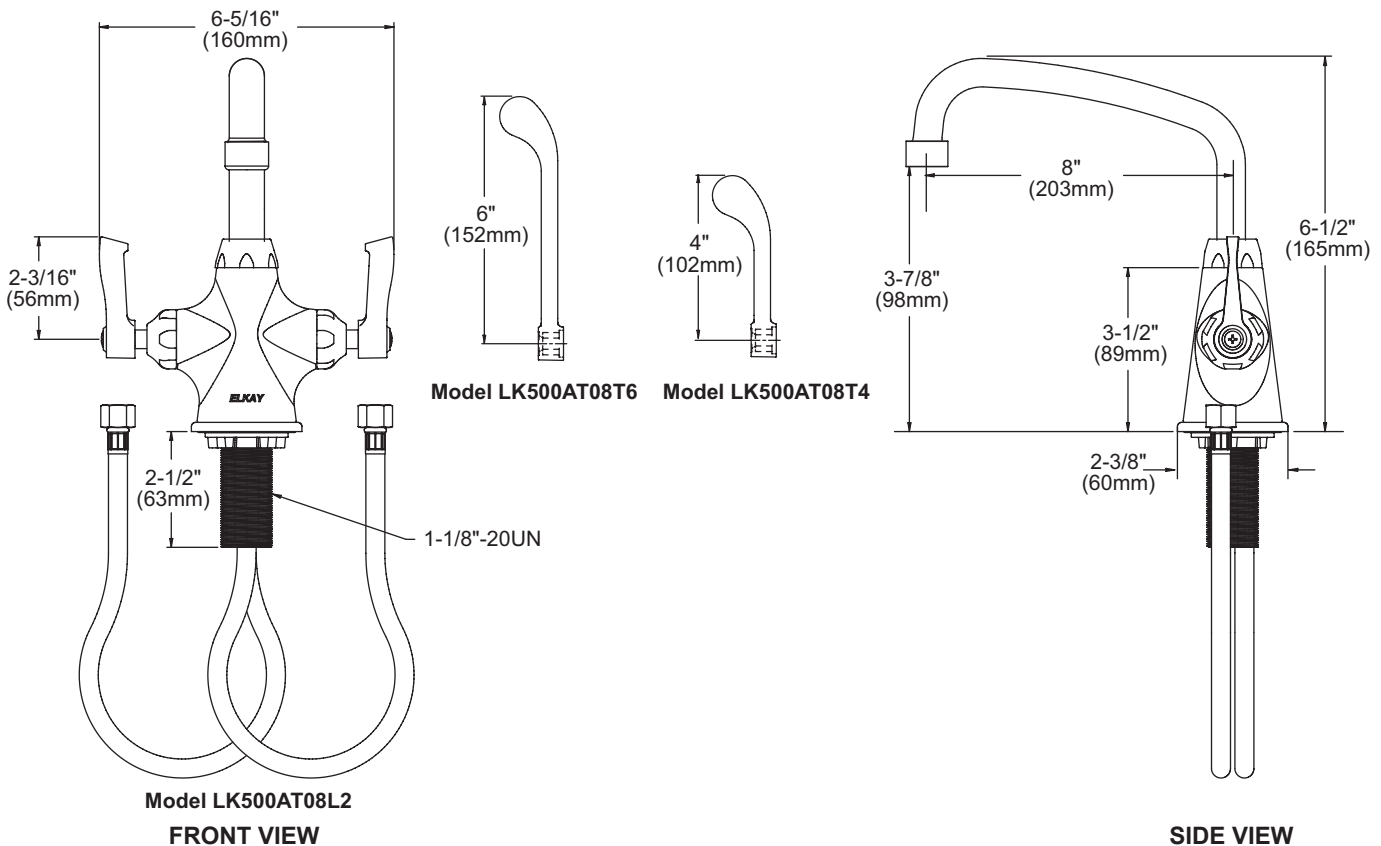

FEATURES

Model LK500AT08L2

- One hole dual handle top mount faucet
- Quarter turn ceramic disc cartridge
- Solid brass construction
- Chrome finish
- 2.2 GPM VR aerator with 1.5 and .5 GPM inserts
- Includes spout swing restriction pin

Model LK500AT08T4

- Same as LK500AT08L2 except with 4" wrist blades handles

Model LK500AT08T6

- Same as LK500AT08L2 except with 6" wrist blades handles

COMPLIES WITH:

- ASME/ANSI A112.18.1
- CSA B125-01
- NSF/ANSI 61 Annex G
- ADA
- UPC/CUPC
- IAPMO Listed
- Certified AB1953

Concealed Deck Commercial Faucet Models LK500AT08L2, LK500AT08T4, LK500AT08T6

Job Name:	Item #:
Notes:	
Architect/Engineer Approval:	Date:

SEE OTHER SIDE FOR REPLACEMENT PARTS

Concealed Deck Commercial Faucet Models LK500AT08L2, LK500AT08T4, LK500AT08T6

ITEM	IND. PART	DESCRIPTION
1	A55393	Spout
2	45918C	Handle, 2"
2	45919C	Handle, 4"
2	45920C	Handle, 6"
3	45923C	Right Cold Cartridge
4	45924C	Left Hot Cartridge
5	45915C	Body
6	LK734	2.2 GPM VR Aerator