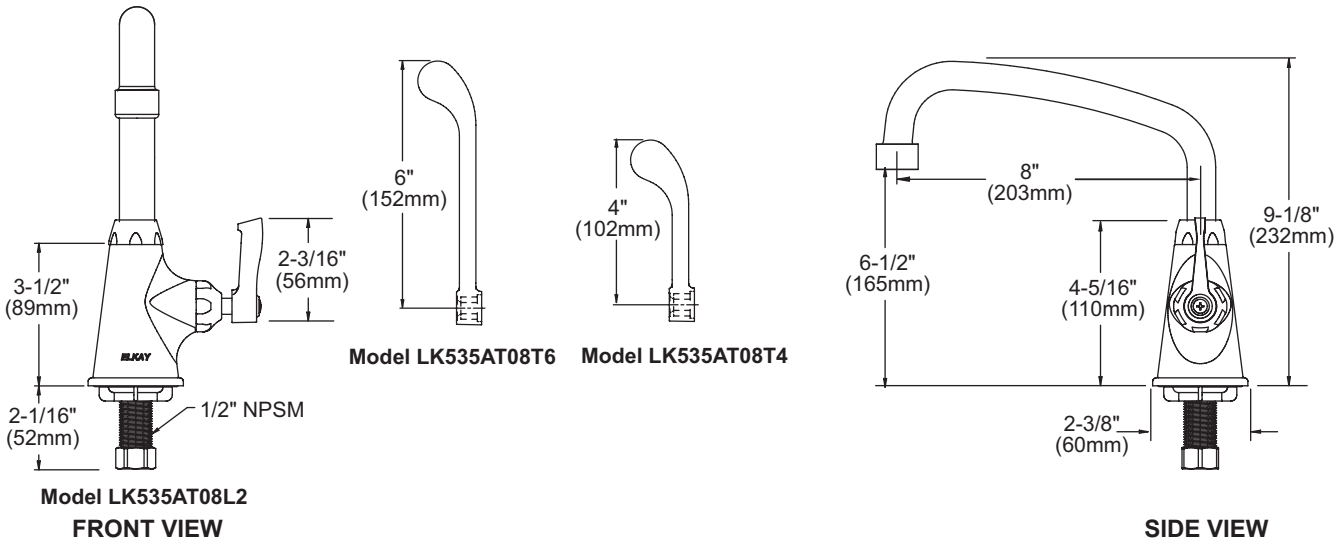

FEATURES

Model LK535AT08L2

- One hole single handle top mount faucet
- Quarter turn ceramic disc cartridge
- Solid brass construction
- Chrome finish
- 2.2 GPM VR aerator with 1.5 and .5 GPM inserts
- Includes spout swing restriction pin

Model LK535AT08T4

- Same as LK535AT08L2 except with 4" wrist blades handles

Model LK535AT08T6

- Same as LK535AT08L2 except with 6" wrist blades handles

COMPLIES WITH:

- ASME/ANSI A112.18.1
- CSA B125-01
- NSF/ANSI 61 Annex G
- ADA
- UPC/CUPC
- IAPMO Listed
- Certified AB1953

Concealed Deck Classroom Faucet Models LK535AT08L2, LK535AT08T4, LK535AT08T6

Job Name:	Item #:
Notes:	
Architect/Engineer Approval:	Date:

SEE OTHER SIDE FOR REPLACEMENT PARTS