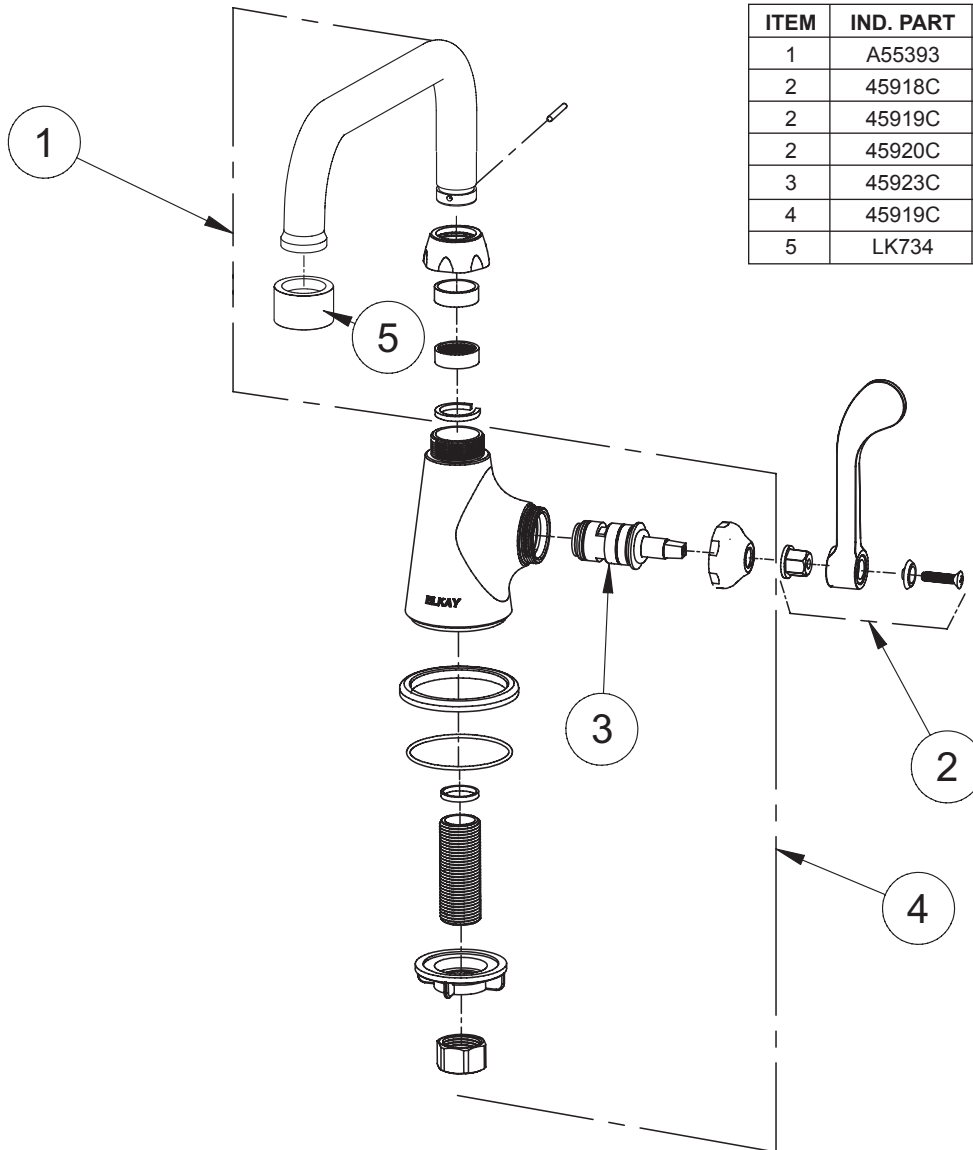

FEATURES

Model LK535AT08L2

- One hole single handle top mount faucet
- Quarter turn ceramic disc cartridge
- Solid brass construction
- Chrome finish
- 2.2 GPM VR aerator with 1.5 and .5 GPM inserts
- Includes spout swing restriction pin

Model LK535AT08T4

- Same as LK535AT08L2 except with 4" wrist blades handles

Model LK535AT08T6

- Same as LK535AT08L2 except with 6" wrist blades handles

COMPLIES WITH:

- ASME/ANSI A112.18.1
- CSA B125-01
- NSF/ANSI 61 Annex G
- ADA
- UPC/CUPC
- IAPMO Listed
- Certified AB1953

Concealed Deck Classroom Faucet Models LK535AT08L2, LK535AT08T4, LK535AT08T6

Job Name:	Item #:
Notes:	
Architect/Engineer Approval:	Date:

SEE OTHER SIDE FOR REPLACEMENT PARTS

**Concealed Deck Classroom Faucet
Models LK535AT08L2, LK535AT08T4, LK535AT08T6**

ITEM	IND. PART	DESCRIPTION
1	A55393	Spout
2	45918C	Handle, 2"
2	45919C	Handle, 4"
2	45920C	Handle, 6"
3	45923C	Right Cold Cartridge
4	45919C	Body
5	LK734	2.2 GPM VR Aerator