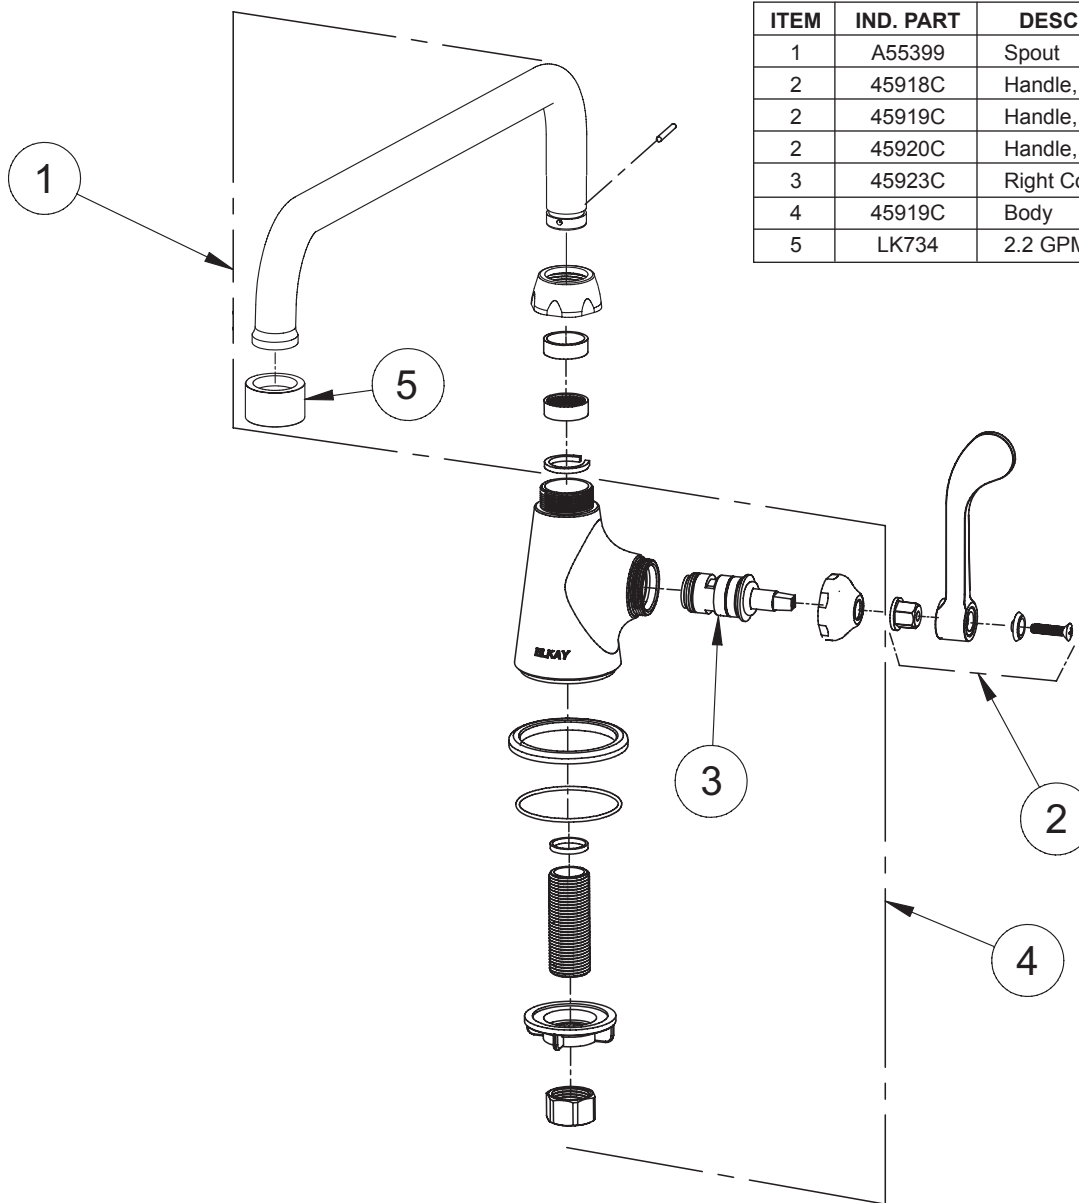

FEATURES

Model LK535AT12L2

- One hole single handle top mount faucet
- Quarter turn ceramic disc cartridge
- Solid brass construction
- Chrome finish
- 2.2 GPM VR aerator with 1.5 and .5 GPM inserts
- Includes spout swing restriction pin

Model LK535AT12T4

- Same as LK535AT12L2 except with 4" wrist blades handles

Model LK535AT12T6

- Same as LK535AT12L2 except with 6" wrist blades handles

COMPLIES WITH:

- ASME/ANSI A112.18.1
- CSA B125-01
- NSF/ANSI 61 Annex G
- ADA
- UPC/CUPC
- IAPMO Listed
- Certified AB1953

Concealed Deck Classroom Faucet Models LK535AT12L2, LK535AT12T4, LK535AT12T6

Job Name:	Item #:
Notes:	
Architect/Engineer Approval:	Date:

SEE OTHER SIDE FOR REPLACEMENT PARTS

**Concealed Deck Classroom Faucet
Models LK535AT12L2, LK535AT12T4, LK535AT12T6**

ITEM	IND. PART	DESCRIPTION
1	A55399	Spout
2	45918C	Handle, 2"
2	45919C	Handle, 4"
2	45920C	Handle, 6"
3	45923C	Right Cold Cartridge
4	45919C	Body
5	LK734	2.2 GPM VR Aerator