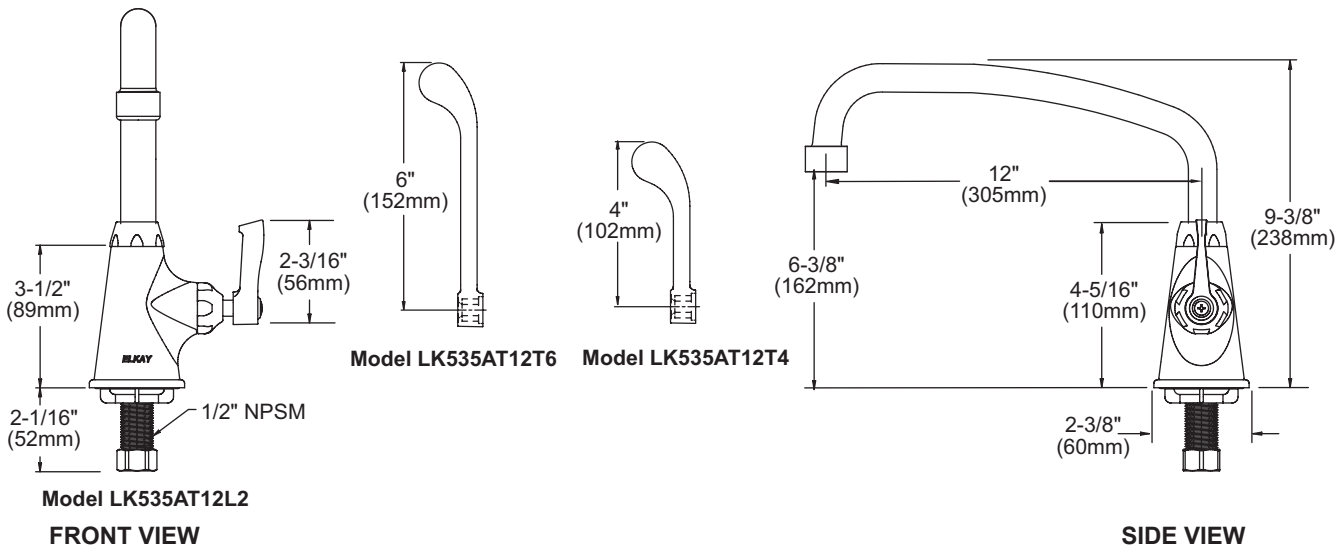

FEATURES

Model LK535AT12L2

- One hole single handle top mount faucet
- Quarter turn ceramic disc cartridge
- Solid brass construction
- Chrome finish
- 2.2 GPM VR aerator with 1.5 and .5 GPM inserts
- Includes spout swing restriction pin

Model LK535AT12T4

- Same as LK535AT12L2 except with 4" wrist blades handles

Model LK535AT12T6

- Same as LK535AT12L2 except with 6" wrist blades handles

COMPLIES WITH:

- ASME/ANSI A112.18.1
- CSA B125-01
- NSF/ANSI 61 Annex G
- ADA
- UPC/CUPC
- IAPMO Listed
- Certified AB1953

Concealed Deck Classroom Faucet Models LK535AT12L2, LK535AT12T4, LK535AT12T6

Job Name:	Item #:
Notes:	
Architect/Engineer Approval:	Date:

SEE OTHER SIDE FOR REPLACEMENT PARTS

**Concealed Deck Classroom Faucet
Models LK535AT12L2, LK535AT12T4, LK535AT12T6**

ITEM	IND. PART	DESCRIPTION
1	A55399	Spout
2	45918C	Handle, 2"
2	45919C	Handle, 4"
2	45920C	Handle, 6"
3	45923C	Right Cold Cartridge
4	45919C	Body
5	LK734	2.2 GPM VR Aerator