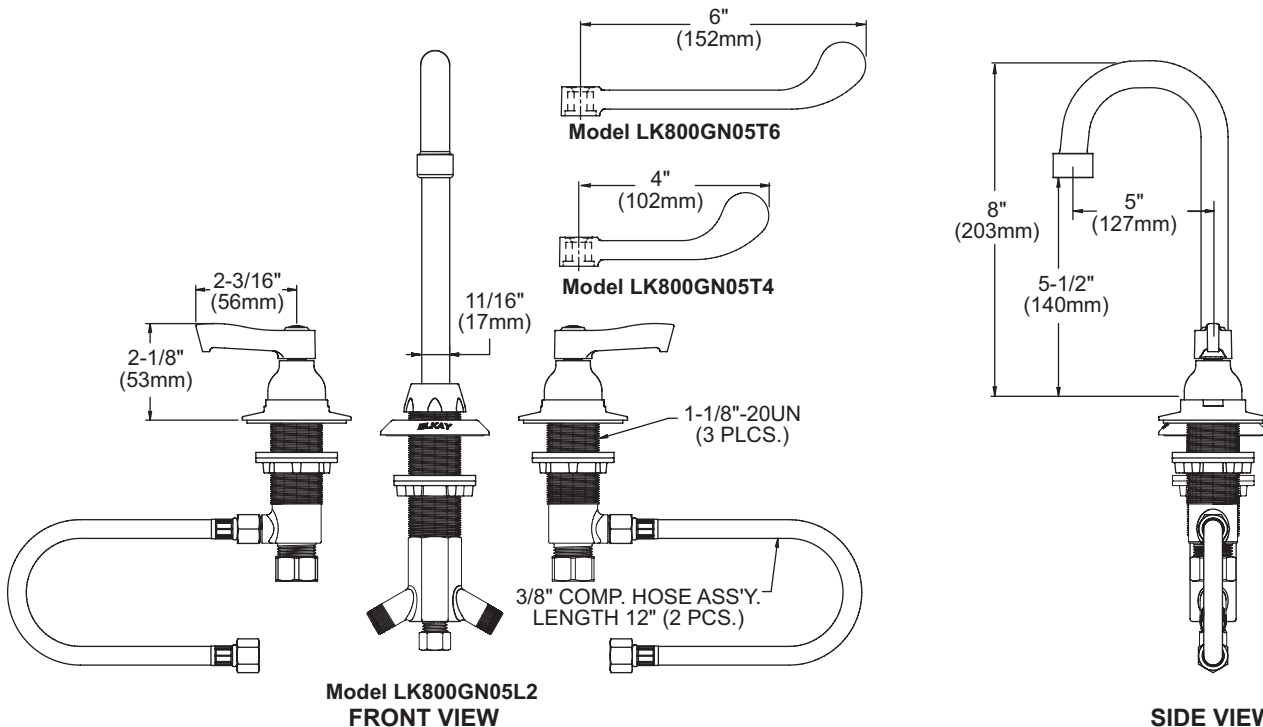

FEATURES

Model LK800GN05L2

- Three hole dual handle under counter mount faucet
- Quarter turn ceramic disc cartridge
- Solid brass construction
- Chrome finish
- 2.2 GPM VR aerator with 1.5 and .5 GPM inserts
- Includes spout swing restriction pin

Model LK800GN05T4

- Same as LK800GN05L2 except with 4" wrist blades handles

Model LK800GN05T6

- Same as LK800GN05L2 except with 6" wrist blades handles

COMPLIES WITH:

- ASME/ANSI A112.18.1
- CSA B125-01
- NSF/ANSI 61 Annex G
- ADA
- UPC/CUPC
- IAPMO Listed
- Certified AB1953

Concealed Deck Mount 8" Center Commercial Faucet Models LK800GN05L2, LK800GN05T4, LK800GN05T6

Job Name:	Item #:
Notes:	
Architect/Engineer Approval:	Date:

SEE OTHER SIDE FOR REPLACEMENT PARTS

**Concealed Deck Mount 8" Center Commercial Faucet
Models LK800GN05L2, LK800GN05T4, LK800GN05T6**

ITEM	IND. PART	DESCRIPTION
1	A55401	Spout
2	45918C	Handle, 2"
2	45919C	Handle, 4"
2	45920C	Handle, 6"
3	45923C	Right Cold Cartridge
4	45924C	Left Hot Cartridge
5	45916C	Body
6	98554C	Backflow Kit
7	LK734	2.2 GPM VR Aerator