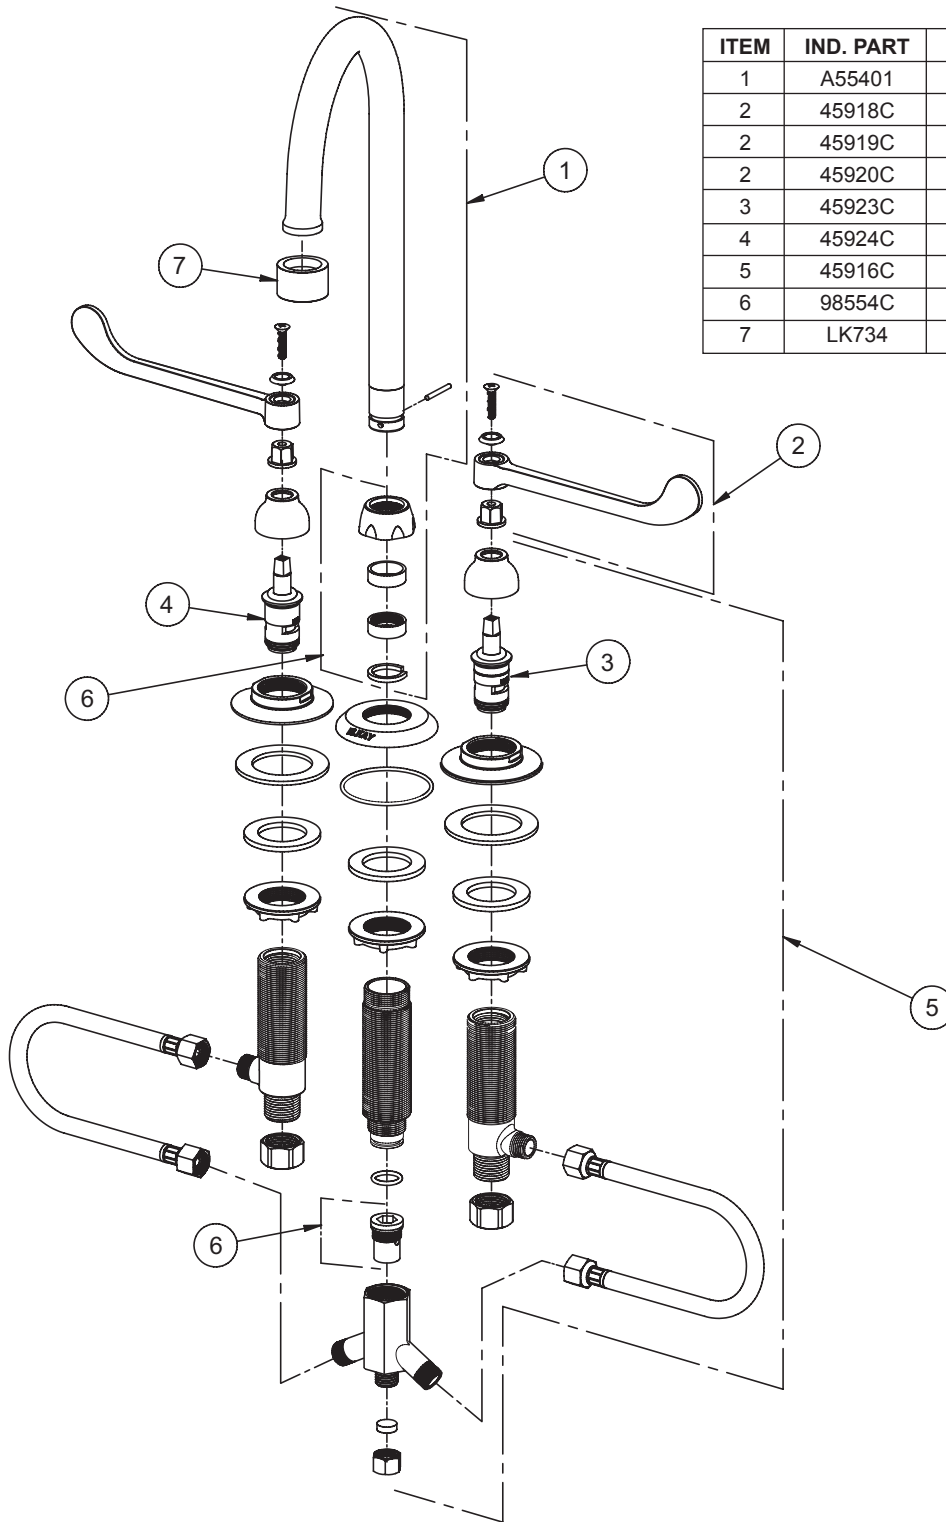

FEATURES

Model LK800GN05L2

- Three hole dual handle under counter mount faucet
- Quarter turn ceramic disc cartridge
- Solid brass construction
- Chrome finish
- 2.2 GPM VR aerator with 1.5 and .5 GPM inserts
- Includes spout swing restriction pin

Model LK800GN05T4

- Same as LK800GN05L2 except with 4" wrist blades handles

Model LK800GN05T6

- Same as LK800GN05L2 except with 6" wrist blades handles

COMPLIES WITH:

- ASME/ANSI A112.18.1
- CSA B125-01
- NSF/ANSI 61 Annex G
- ADA
- UPC/CUPC
- IAPMO Listed
- Certified AB1953

Concealed Deck Mount 8" Center Commercial Faucet Models LK800GN05L2, LK800GN05T4, LK800GN05T6

Job Name:	Item #:
Notes:	
Architect/Engineer Approval:	Date:

SEE OTHER SIDE FOR REPLACEMENT PARTS

**Concealed Deck Mount 8" Center Commercial Faucet
Models LK800GN05L2, LK800GN05T4, LK800GN05T6**

ITEM	IND. PART	DESCRIPTION
1	A55401	Spout
2	45918C	Handle, 2"
2	45919C	Handle, 4"
2	45920C	Handle, 6"
3	45923C	Right Cold Cartridge
4	45924C	Left Hot Cartridge
5	45916C	Body
6	98554C	Backflow Kit
7	LK734	2.2 GPM VR Aerator