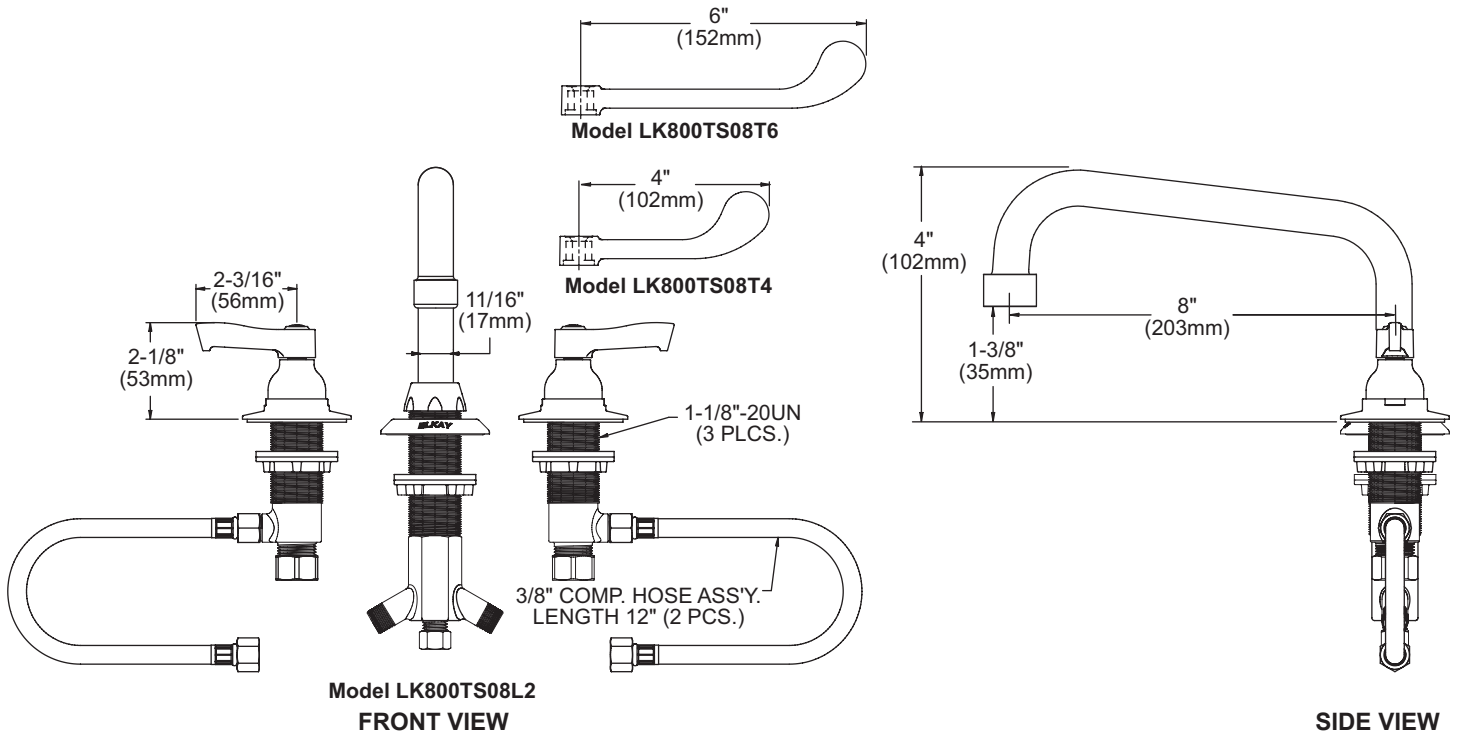

Concealed Deck 8" Center Commercial Faucet Models LK800TS08L2, LK800TS08T4, LK800TS08T6

FEATURES

Model LK800TS08L2

- Three hole dual handle under counter mount faucet
- Quarter turn ceramic disc cartridge
- Solid brass construction
- Chrome finish
- 2.2 GPM VR aerator with 1.5 and .5 GPM inserts
- Includes spout swing restriction pin

Model LK800TS08T4

- Same as LK800TS08L2 except with 4" wrist blades handles

Model LK800TS08T6

- Same as LK800TS08L2 except with 6" wrist blades handles

COMPLIES WITH:

- ASME/ANSI A112.18.1
- CSA B125-01
- NSF/ANSI 61 Annex G
- ADA
- UPC/CUPC
- IAPMO Listed
- Certified AB1953

| | |
|------------------------------|---------|
| Job Name: | Item #: |
| Notes: | |
| Architect/Engineer Approval: | Date: |

SEE OTHER SIDE FOR REPLACEMENT PARTS

Concealed Deck 8" Center Commercial Faucet Models LK800TS08L2, LK800TS08T4, LK800TS08T6

| ITEM | IND. PART | DESCRIPTION |
|------|-----------|----------------------|
| 1 | A55408 | Spout |
| 2 | 45918C | Handle, 2" |
| 2 | 45919C | Handle, 4" |
| 2 | 45920C | Handle, 6" |
| 3 | 45923C | Right Cold Cartridge |
| 4 | 45924C | Left Hot Cartridge |
| 5 | 45916C | Body |
| 6 | 98554C | Backflow Kit |
| 7 | LK734 | 2.2 GPM VR Aerator |