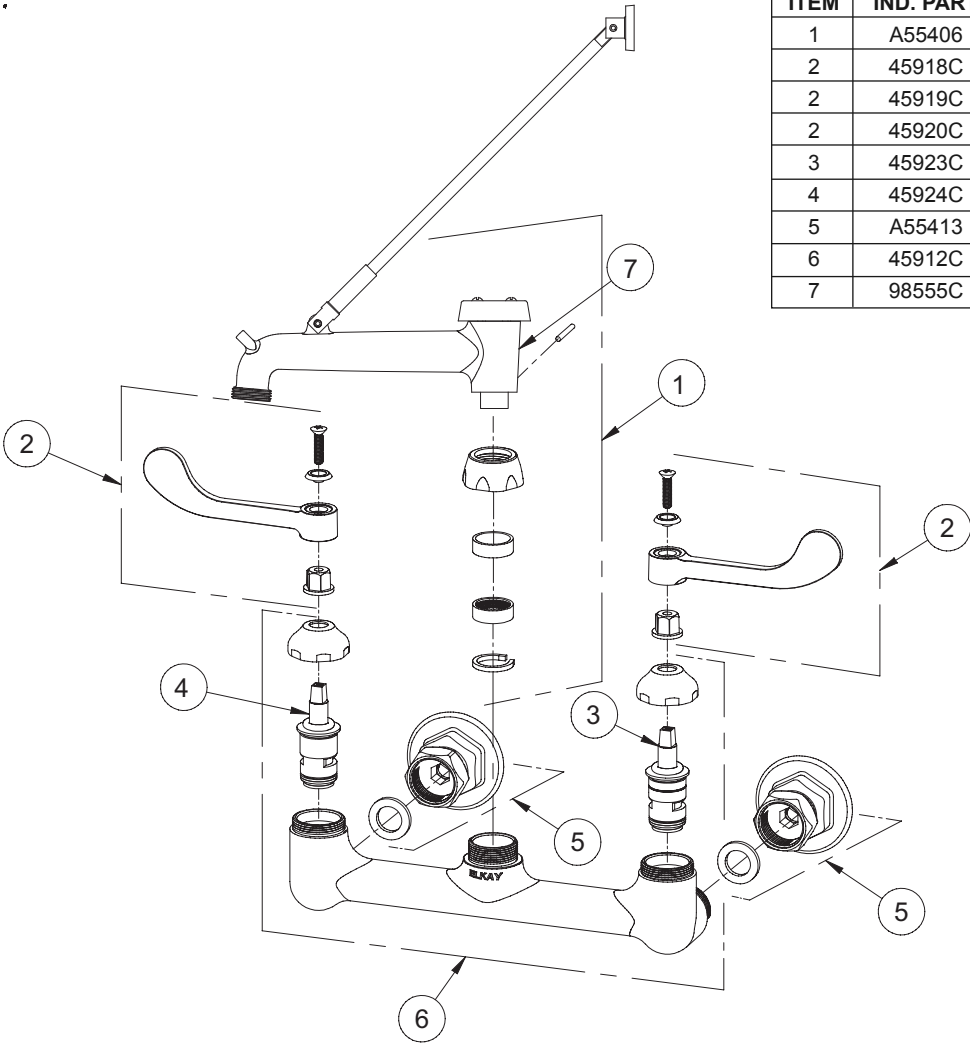

REPLACEMENT PARTS

Wall Mount 8" Center Commercial Faucet Models LK940BP07L2H, LK940BP07T4H, LK940BP07T6H

ITEM	IND. PART	DESCRIPTION
1	A55406	Spout
2	45918C	Handle, 2"
2	45919C	Handle, 4"
2	45920C	Handle, 6"
3	45923C	Right Cold Cartridge
4	45924C	Left Hot Cartridge
5	A55413	2" Adjustable Inlet
6	45912C	Body
7	98555C	V.B. Repair Kit