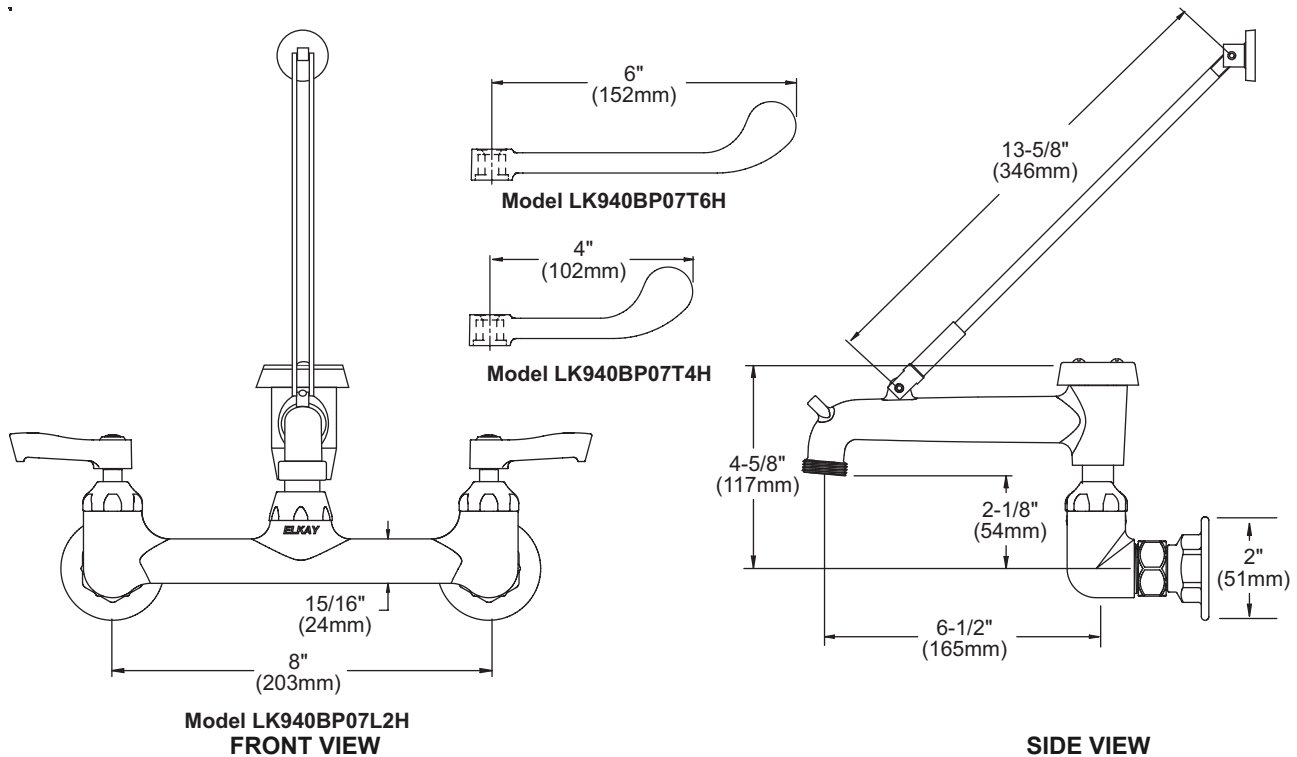

FEATURES

Model LK940BP07L2H

- Two hole dual handle wall mount faucet
- Quarter turn ceramic disc cartridge
- 1/2" adjustable inlets
- Solid brass construction
- Chrome finish
- Includes spout swing restriction pin

Model LK940BP07T4H

- Same as LK940BP07L2H except with 4" wrist blades handles

Model LK940BP07T6H

- Same as LK940BP07L2H except with 6" wrist blades handles

COMPLIES WITH:

- ASME/ANSI A112.18.1
- CSA B125-01
- NSF/ANSI 61 Annex G
- ADA
- UPC/CUPC
- IAPMO Listed
- Certified AB1953

Wall Mount 8" Center Commercial Faucet Models LK940BP07L2H, LK940BP07T4H, LK940BP07T6H

Job Name:	Item #:
Notes:	
Architect/Engineer Approval:	Date:

SEE OTHER SIDE FOR REPLACEMENT PARTS