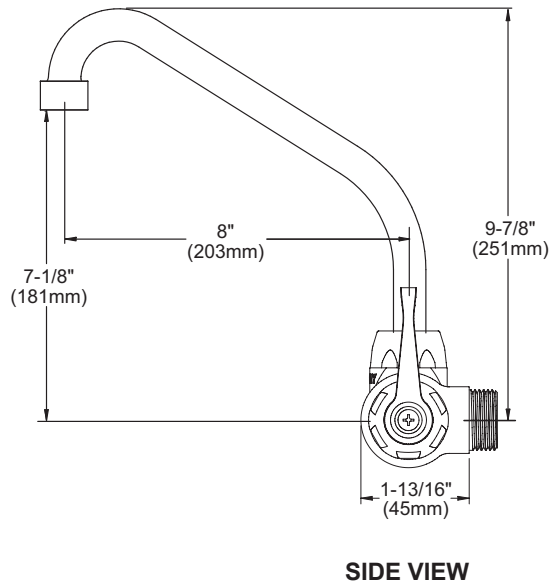

FEATURES

Model LK945HA08L2T

- Two hole dual handle wall mount faucet
- Quarter turn ceramic disc cartridge
- 2" offset adjustable inlet installation
3-3/8" to 8-1/2"
- Solid brass construction
- Chrome finish
- 2.2 GPM VR aerator with 1.5 and .5 GPM inserts
- Includes spout swing restriction pin

Model LK945HA08T4T

- Same as LK945HA08L2T except with 4" wrist blades handles

Model LK945HA08T6T

- Same as LK945HA08L2T except with 6" wrist blades handles

COMPLIES WITH:

- ASME/ANSI A112.18.1
- CSA B125-01
- NSF/ANSI 61 Annex G
- ADA
- UPC/CUPC
- IAPMO Listed
- Certified AB1953

Wall Mount 8" Center Commercial Faucet Models LK945HA08L2T, LK945HA08T4T, LK945HA08T6T

Job Name:

Item #:

Notes:

Architect/Engineer Approval:

Date:

SEE OTHER SIDE FOR REPLACEMENT PARTS

**Wall Mount 8" Center Commercial Faucet
Models LK945HA08L2T, LK945HA08T4T, LK945HA08T6T**