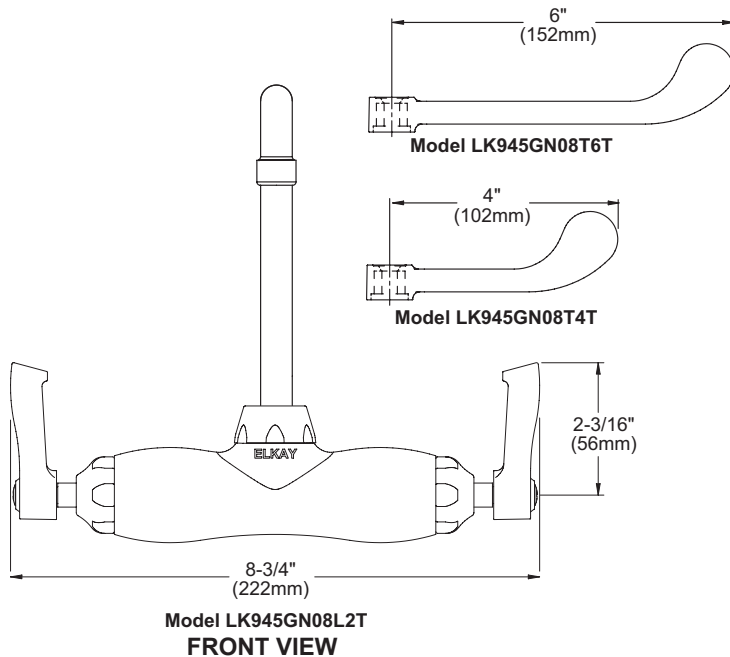

FEATURES

Model LK945HA08L2T

- Two hole dual handle wall mount faucet
- Quarter turn ceramic disc cartridge
- 2" offset adjustable inlet installation
3-3/8" to 8-1/2"
- Solid brass construction
- Chrome finish
- 2.2 GPM VR aerator with 1.5 and .5 GPM inserts
- Includes spout swing restriction pin

Model LK945HA08T4T

- Same as LK945HA08L2T except with 4" wrist blades handles

Model LK945HA08T6T

- Same as LK945HA08L2T except with 6" wrist blades handles

COMPLIES WITH:

- ASME/ANSI A112.18.1
- CSA B125-01
- NSF/ANSI 61 Annex G
- ADA
- UPC/CUPC
- IAPMO Listed
- Certified AB1953

Wall Mount 8" Center Commercial Faucet Models LK945HA08L2T, LK945HA08T4T, LK945HA08T6T

Job Name:

Item #:

Notes:

Architect/Engineer Approval:

Date:

SEE OTHER SIDE FOR REPLACEMENT PARTS

**Wall Mount 8" Center Commercial Faucet
Models LK945HA08L2T, LK945HA08T4T, LK945HA08T6T**