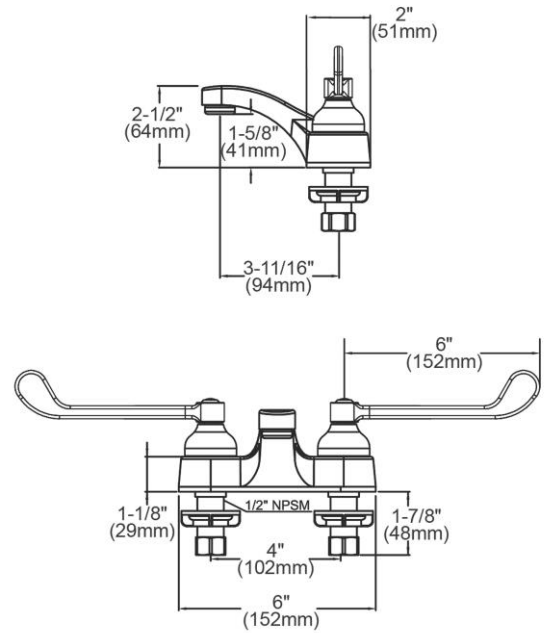

In keeping with our policy of continuing product improvement, Elkay reserves the right to change product specifications without notice. Please visit elkay.com for the most current version of Elkay product specification sheets. This specification describes an Elkay product with design, quality, and functional benefits to the user. When making a comparison of other producers' offerings, be certain these features are not overlooked.