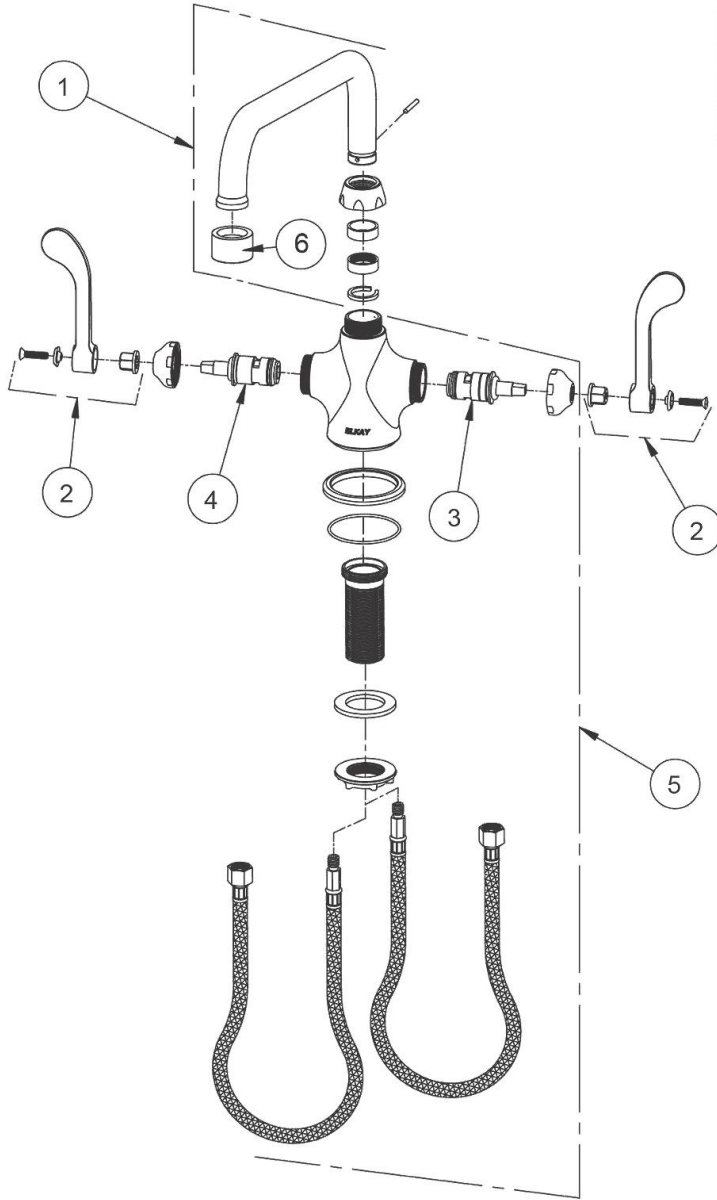

PRODUCT SPECIFICATIONS

Elkay Single Hole with Concealed Deck Faucet with 10" Arc Tube Spout 2" Lever Handles Chrome. Faucet has a flow rate of 1.5 GPM, and is made of Chrome-plated Brass material, with a Quarter Turn Ceramic Disc valve. Faucet requires 1 faucet holes.

Mounting Type:	Deck Mount
Special Features:	Low Flow Solid Brass Construction Spout Swing Restriction Pin
Finish:	Chrome (CR)
Handle Type:	2" Lever Handle
Deck Clearance:	6-1/2"
Spout Reach:	10"
Spout Height:	9-1/8"
Hole Drillings:	1
Material:	Chrome-plated Brass
Valve Type:	Quarter Turn Ceramic Disc
Valve Connection:	1 1/8" Unified Screw Thread, Standard Series
Flow Rate:	1.5 GPM
Spout Type:	Arc Tube

Product Compliance: ADA & ICC A117.1
ASME A112.18.1/CSA B125.1
CEC
NSF 372 (lead free)
NSF 61

Complies with ADA & ICC A117.1 accessibility requirements when installed according to the requirements outlined in these standards.

ITEM	IND. PART	DESCRIPTION
1	A55395	Spout
2	45918C	Handle, 2"
3	45923C	Right Cold Cartridge
4	45924C	Left Hot Cartridge
5	45915C	Body
6	LK734	2.2 GPM VR Aerator

In keeping with our policy of continuing product improvement, Elkay reserves the right to change product specifications without notice. Please visit elkay.com for the most current version of Elkay product specification sheets. This specification describes an Elkay product with design, quality, and functional benefits to the user. When making a comparison of other producers' offerings, be certain these features are not overlooked.