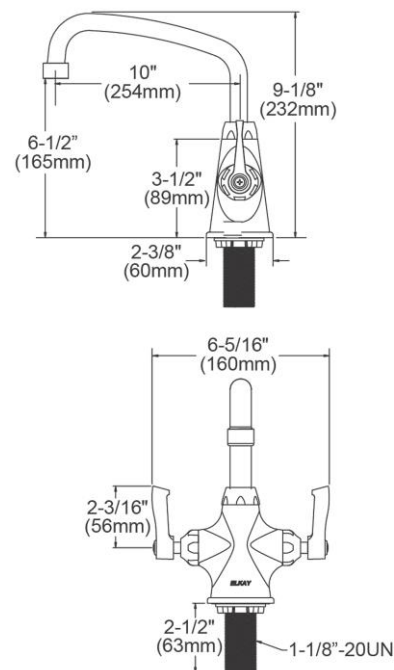

AMERICAN PRIDE. A LIFETIME TRADITION.
Like your family, the Elkay family has values and traditions that endure. For almost a century, Elkay has been a family-owned and operated company, providing thousands of jobs that support our families and communities.

Product Compliance: ADA & ICC A117.1
ASME A112.18.1/CSA B125.1
CEC
NSF 372 (lead free)
NSF 61

Complies with ADA & ICC A117.1 accessibility requirements when installed according to the requirements outlined in these standards.

[Clean and Care Manual (PDF)](#)
[Installation Instructions (PDF)](#)
[Warranty (PDF)](#)