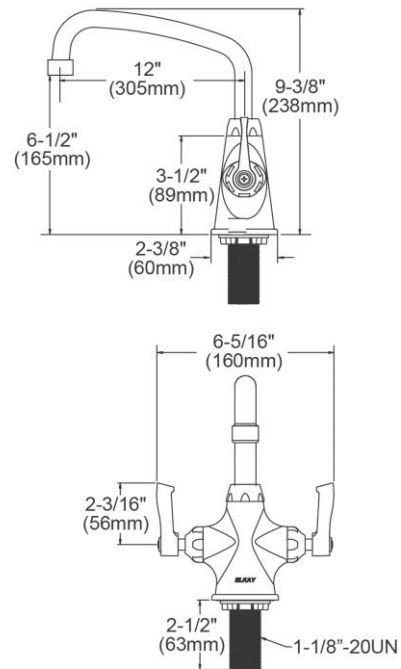

AMERICAN PRIDE. A LIFETIME TRADITION.
Like your family, the Elkay family has values and traditions that endure. For almost a century, Elkay has been a family-owned and operated company, providing thousands of jobs that support our families and communities.

Product Compliance: ADA & ICC A117.1
ASME A112.18.1/CSA B125.1
CEC
NSF 372 (lead free)
NSF 61

Complies with ADA & ICC A117.1 accessibility requirements when installed according to the requirements outlined in these standards.

[Clean and Care Manual (PDF)](#)
[Installation Instructions (PDF)](#)
[Warranty (PDF)](#)