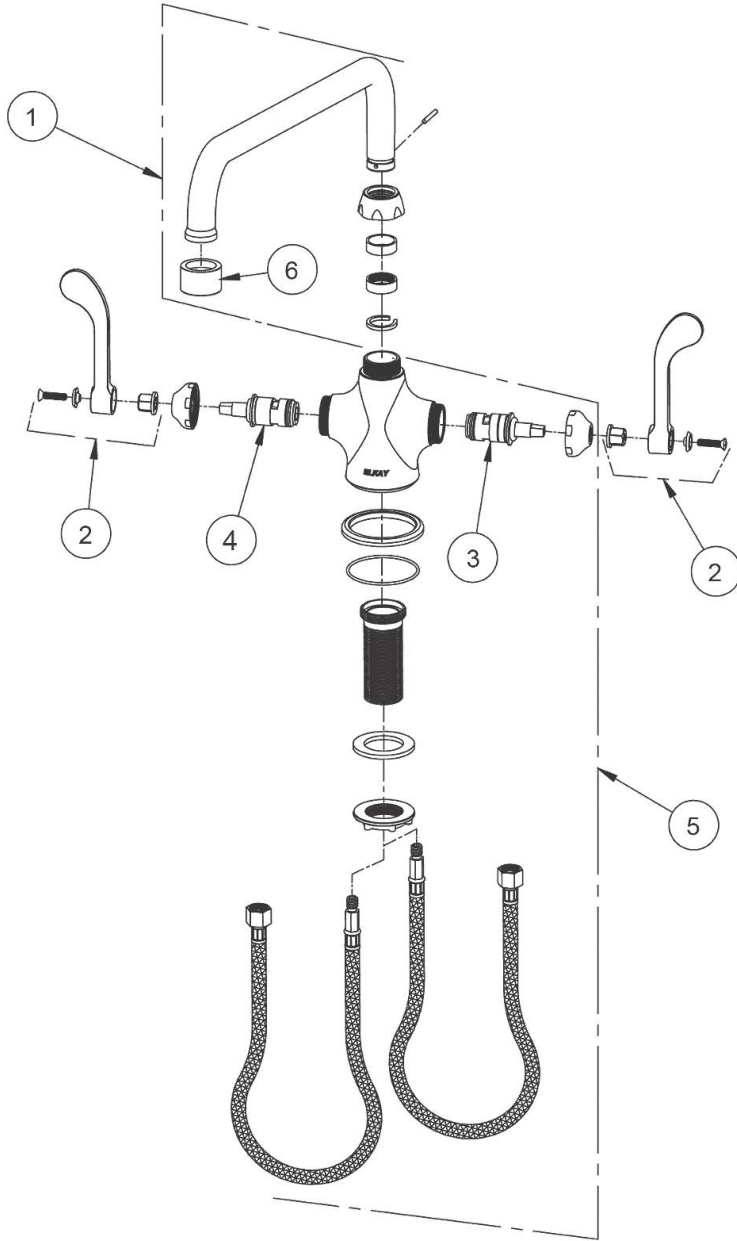

PRODUCT SPECIFICATIONS

Elkay Single Hole with Concealed Deck Faucet with 12" Arc Tube Spout 2" Lever Handles Chrome. Faucet has a flow rate of 1.5 GPM, and is made of Chrome-plated Brass material, with a Quarter Turn Ceramic Disc valve. Faucet requires 1 faucet holes.

Mounting Type:	Deck Mount
Special Features:	Low Flow Solid Brass Construction Spout Swing Restriction Pin
Finish:	Chrome (CR)
Handle Type:	2" Lever Handle
Deck Clearance:	3-13/16"
Spout Reach:	12"
Spout Height:	9-3/8"
Hole Drillings:	1
Material:	Chrome-plated Brass
Valve Type:	Quarter Turn Ceramic Disc
Valve Connection:	1 1/8" Unified Screw Thread, Standard Series
Flow Rate:	1.5 GPM
Spout Type:	Arc Tube

Product Compliance: ADA & ICC A117.1
ASME A112.18.1/CSA B125.1
CEC
NSF 372 (lead free)
NSF 61

Complies with ADA & ICC A117.1 accessibility requirements when installed according to the requirements outlined in these standards.

ITEM	IND. PART	DESCRIPTION
1	A55399	Spout
2	45918C	Handle, 2"
3	45923C	Right Cold Cartridge
4	45924C	Left Hot Cartridge
5	45915C	Body
6	LK734	2.2 GPM VR Aerator

In keeping with our policy of continuing product improvement, Elkay reserves the right to change product specifications without notice. Please visit elkay.com for the most current version of Elkay product specification sheets. This specification describes an Elkay product with design, quality, and functional benefits to the user. When making a comparison of other producers' offerings, be certain these features are not overlooked.