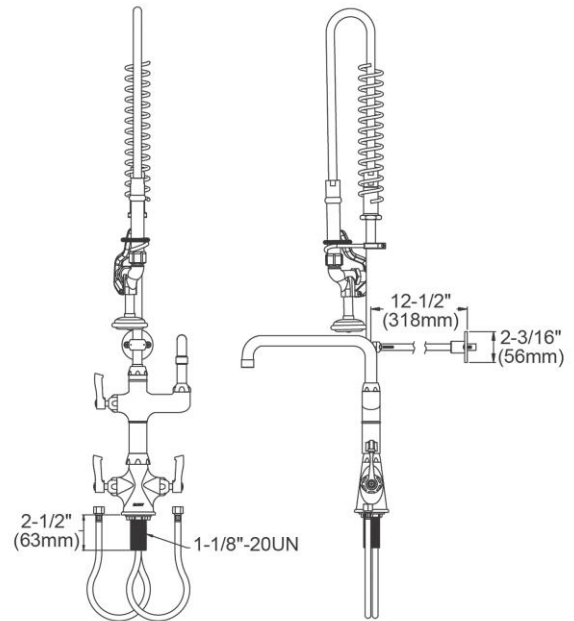

In keeping with our policy of continuing product improvement, Elkay reserves the right to change product specifications without notice. Please visit elkay.com for the most current version of Elkay product specification sheets. This specification describes an Elkay product with design, quality, and functional benefits to the user. When making a comparison of other producers' offerings, be certain these features are not overlooked.