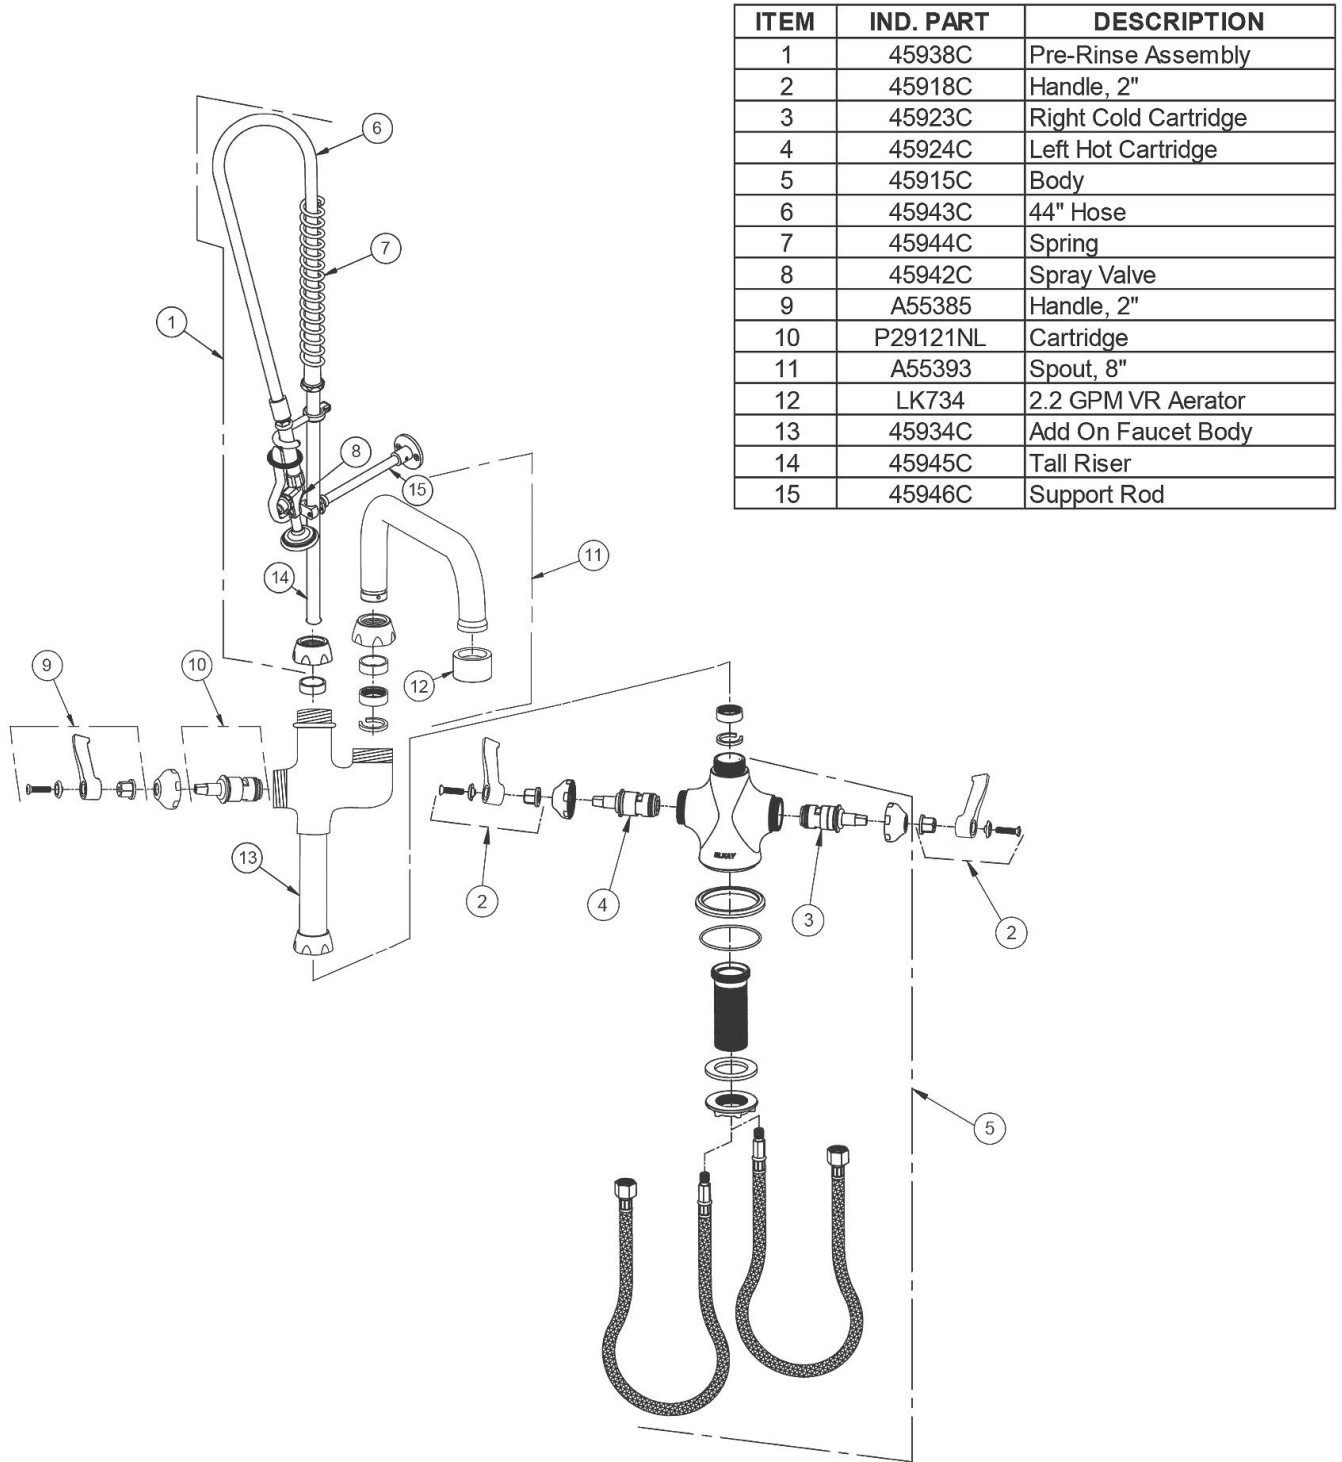

In keeping with our policy of continuing product improvement, Elkay reserves the right to change product specifications without notice. Please visit elkay.com for the most current version of Elkay product specification sheets. This specification describes an Elkay product with design, quality, and functional benefits to the user. When making a comparison of other producers' offerings, be certain these features are not overlooked.