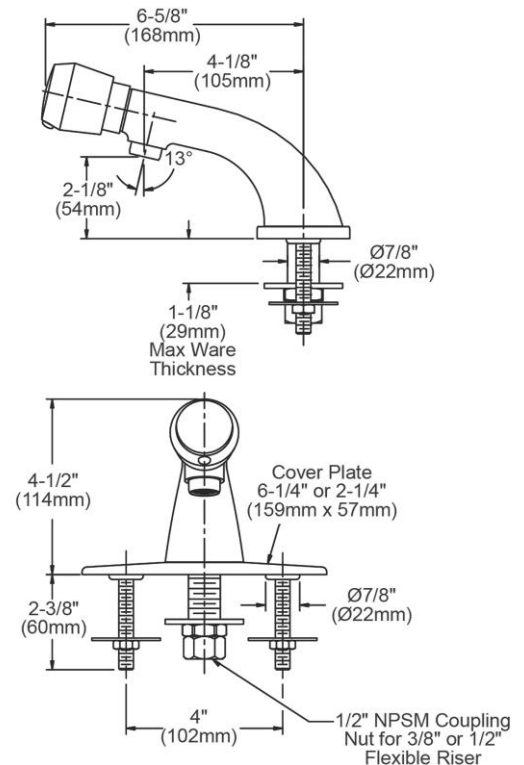

In keeping with our policy of continuing product improvement, Elkay reserves the right to change product specifications without notice. Please visit elkay.com for the most current version of Elkay product specification sheets. This specification describes an Elkay product with design, quality, and functional benefits to the user. When making a comparison of other producers' offerings, be certain these features are not overlooked.