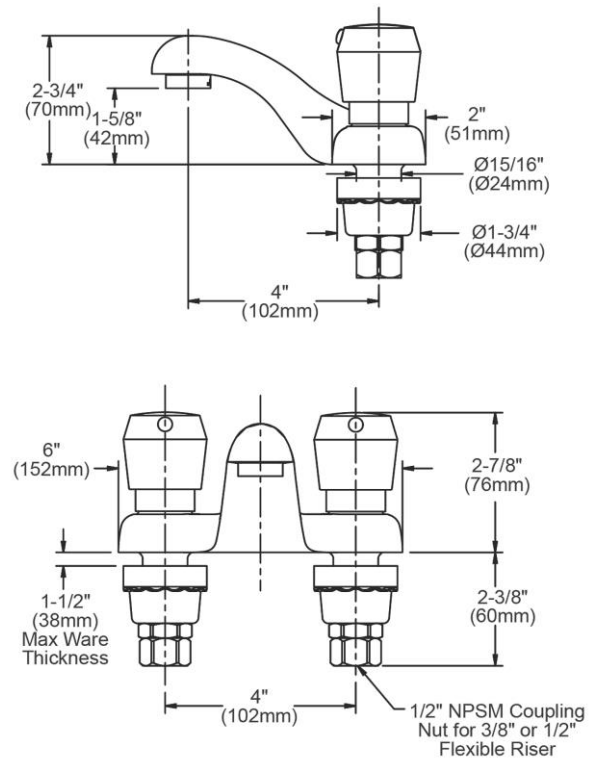

PART: _____ QTY: _____
PROJECT: _____
CONTACT: _____
DATE: _____
NOTES: _____
APPROVAL: _____

In keeping with our policy of continuing product improvement, Elkay reserves the right to change product specifications without notice. Please visit elkay.com for the most current version of Elkay product specification sheets. This specification describes an Elkay product with design, quality, and functional benefits to the user. When making a comparison of other producers' offerings, be certain these features are not overlooked.