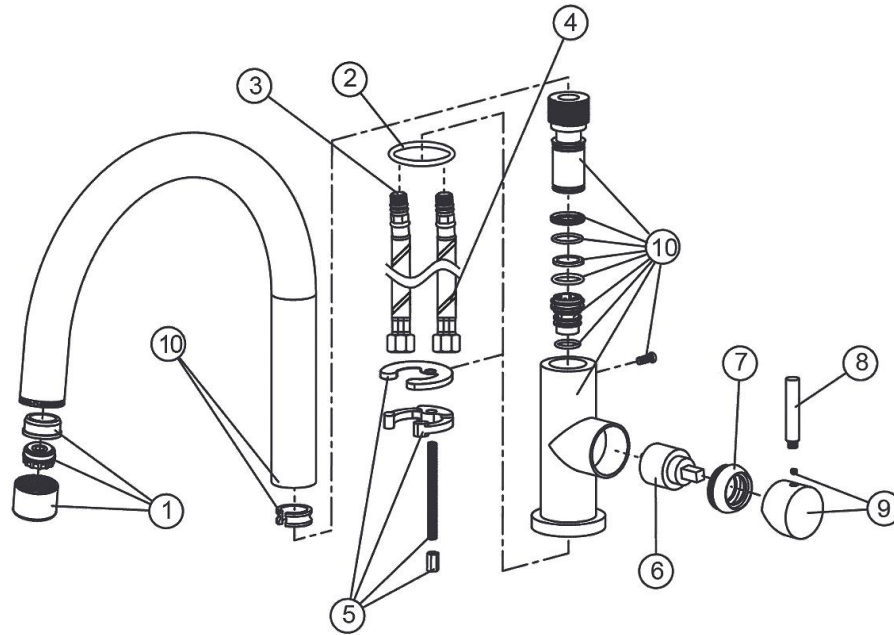

ITEM	Part No.	DESCRIPTION
1	M7900	Aerator
2	LK7900XX	O-Ring
3	LK7900X5H	Supply Hose (Hot)
4	LK7900X5C	Supply Hose (Cold)
5	LK7900X7	HW Kit
6	LK7921X9	Cartridge
7	LK79009A	Cartridge Nut
8	LK7900X1A	Handle
9	LK7900X1B	Handle Base
10	N/A	Spout Assembly

In keeping with our policy of continuing product improvement, Elkay reserves the right to change product specifications without notice. Please visit elkay.com for the most current version of Elkay product specification sheets. This specification describes an Elkay product with design, quality, and functional benefits to the user. When making a comparison of other producers' offerings, be certain these features are not overlooked.