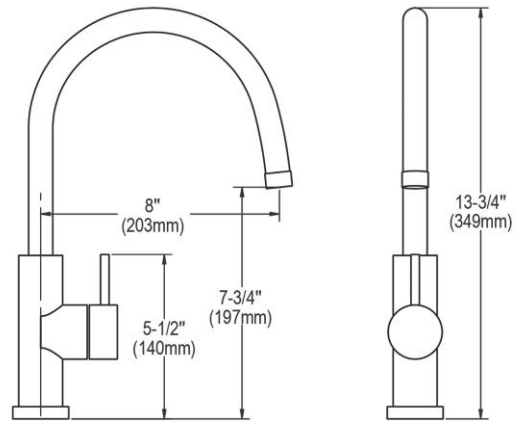

PART: _____ QTY: _____
PROJECT: _____
CONTACT: _____
DATE: _____
NOTES: _____
APPROVAL: _____

In keeping with our policy of continuing product improvement, Elkay reserves the right to change product specifications without notice. Please visit elkay.com for the most current version of Elkay product specification sheets. This specification describes an Elkay product with design, quality, and functional benefits to the user. When making a comparison of other producers' offerings, be certain these features are not overlooked.