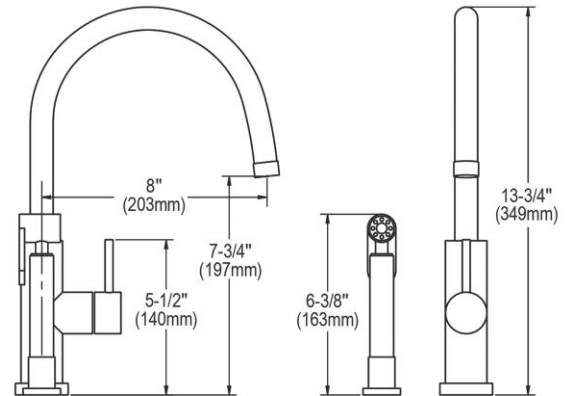

PART: _____ QTY: _____
PROJECT: _____
CONTACT: _____
DATE: _____
NOTES: _____
APPROVAL: _____

In keeping with our policy of continuing product improvement, Elkay reserves the right to change product specifications without notice. Please visit elkay.com for the most current version of Elkay product specification sheets. This specification describes an Elkay product with design, quality, and functional benefits to the user. When making a comparison of other producers' offerings, be certain these features are not overlooked.