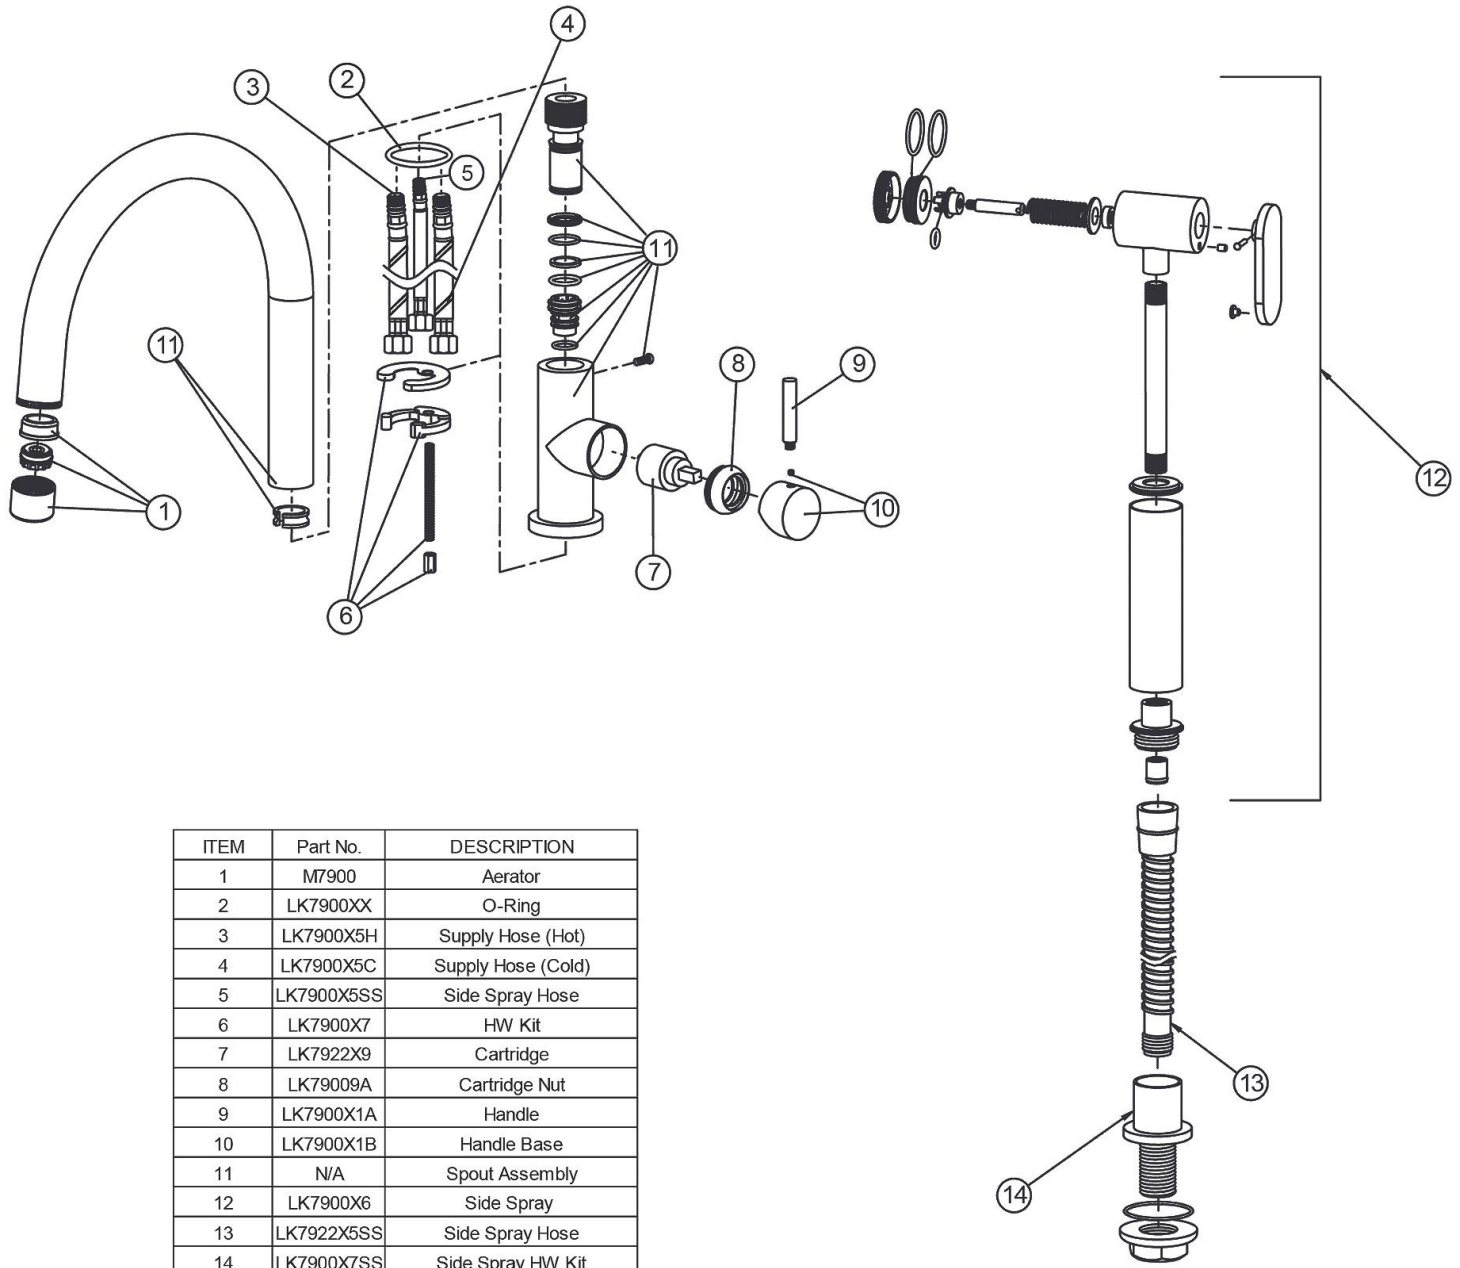

PRODUCT SPECIFICATIONS

Elkay Allure Single Hole Kitchen Faucet with Lever Handle and Side Spray Satin Stainless Steel. Faucet has a flow rate of 1.5 GPM, and is made of Stainless Steel material, with a Ceramic Disc valve. Faucet requires 2 faucet holes.

Mounting Type:	Deck Mount
Special Features:	Low Flow
Spray Type:	Side
Finish:	Satin Stainless Steel (SSS)
Handle Type:	Lever Handle
Deck Clearance:	7-3/4"
Spout Reach:	8"
Spout Height:	13-3/4"
Hole Drillings:	2
Material:	Stainless Steel
Valve Type:	Ceramic Disc
Valve Connection:	3/8" Female Compression Hose Assembly
Flow Rate:	1.5 GPM
Faucet Hole Size (min):	1-1/2"
Countertop Thickness:	2-1/2"
Spout Swing Rotation:	360°
Spout Type:	Standard Spout

Product Compliance: ADA & ICC A117.1
ASME A112.18.1/CSA B125.1
CEC
NSF 372 (lead free)
NSF 61

Complies with ADA & ICC A117.1 accessibility requirements when installed according to the requirements outlined in these standards.

ITEM	Part No.	DESCRIPTION
1	M7900	Aerator
2	LK7900XX	O-Ring
3	LK7900X5H	Supply Hose (Hot)
4	LK7900X5C	Supply Hose (Cold)
5	LK7900X5SS	Side Spray Hose
6	LK7900X7	HW Kit
7	LK7922X9	Cartridge
8	LK79009A	Cartridge Nut
9	LK7900X1A	Handle
10	LK7900X1B	Handle Base
11	N/A	Spout Assembly
12	LK7900X6	Side Spray
13	LK7922X5SS	Side Spray Hose
14	LK7900X7SS	Side Spray HW Kit