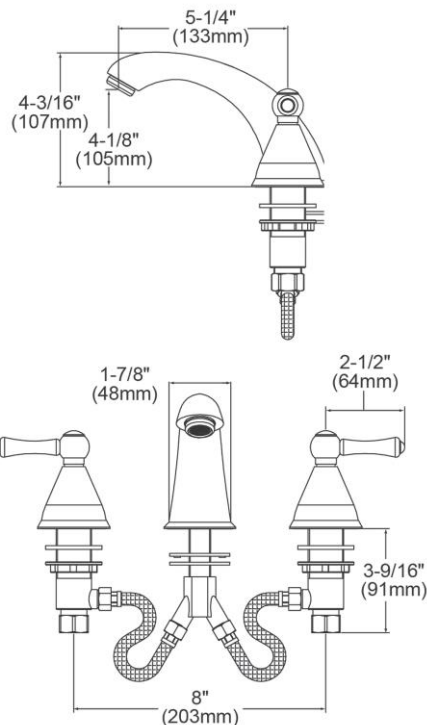

AMERICAN PRIDE. A LIFETIME TRADITION.
Like your family, the Elkay family has values and traditions that endure. For almost a century, Elkay has been a family-owned and operated company, providing thousands of jobs that support our families and communities.

Product Compliance: ADA & ICC A117.1
ASME A112.18.1/CSA B125.1
CEC
NSF 372 (lead free)
NSF 61

Complies with ADA & ICC A117.1 accessibility requirements when installed according to the requirements outlined in these standards.

[Clean and Care Manual (PDF)](#)

[Warranty (PDF)](#)