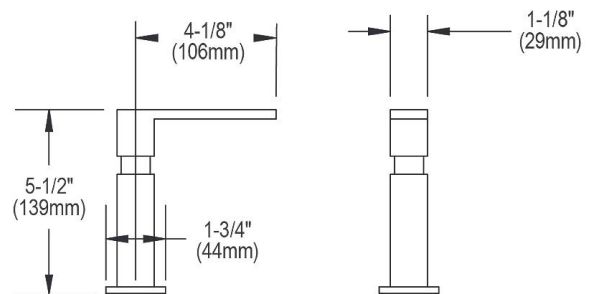

PART: _____ QTY: _____

PROJECT: _____

CONTACT: _____

DATE: _____

NOTES: _____

APPROVAL: _____

In keeping with our policy of continuing product improvement, Elkay reserves the right to change product specifications without notice. Please visit elkay.com for the most current version of Elkay product specification sheets. This specification describes an Elkay product with design, quality, and functional benefits to the user. When making a comparison of other producers' offerings, be certain these features are not overlooked.