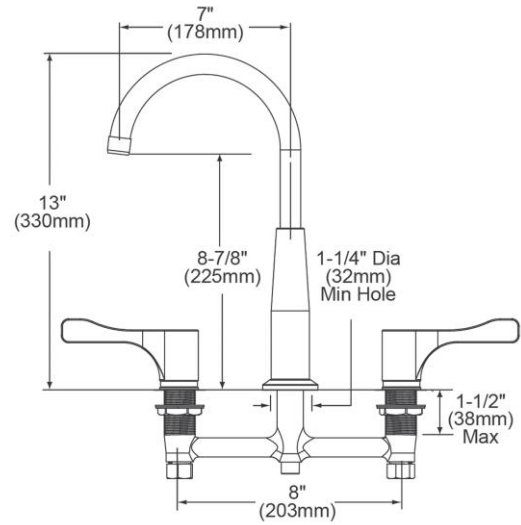

In keeping with our policy of continuing product improvement, Elkay reserves the right to change product specifications without notice. Please visit elkay.com for the most current version of Elkay product specification sheets. This specification describes an Elkay product with design, quality, and functional benefits to the user. When making a comparison of other producers' offerings, be certain these features are not overlooked.