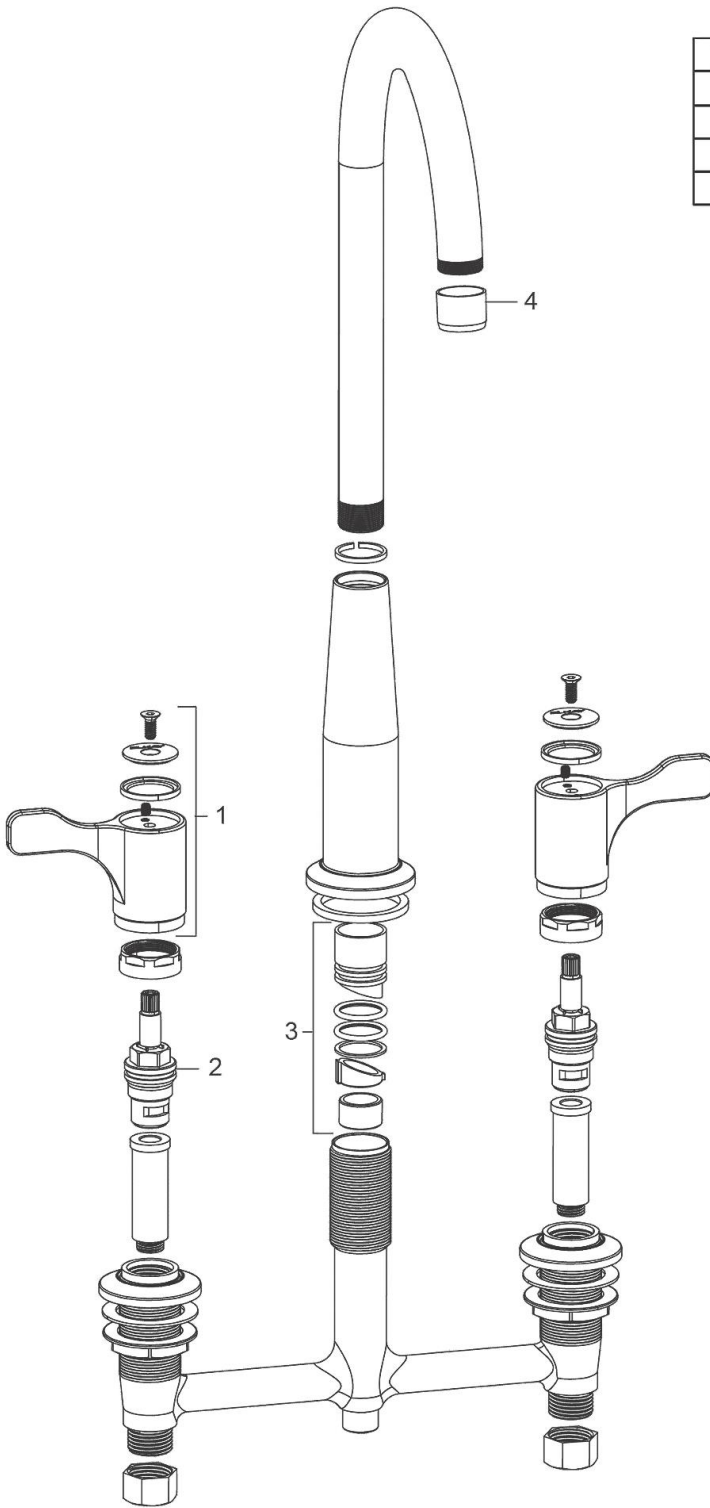

PRODUCT SPECIFICATIONS

Elkay 8" Centerset Concealed Deck Mount Faucet with Gooseneck Spout and 4" Lever Handles + Stop Chrome. Faucet has a flow rate of 1.5 GPM, and is made of Chrome-plated Brass material, with a Quarter Turn Ceramic Disc valve. Faucet requires 3 faucet holes.

Mounting Type:	Deck Mount
Special Features:	Low Flow
Finish:	Chrome (CR)
Handle Type:	4" Lever Handle
Deck Clearance:	8-7/8"
Spout Reach:	7"
Spout Height:	13"
Hole Drillings:	3
Material:	Chrome-plated Brass
Valve Type:	Quarter Turn Ceramic Disc
Valve Connection:	1/2"-14 NPSM
Flow Rate:	1.5 GPM
Faucet Hole Size (min):	1-1/4"
Faucet Hole Spread:	8
Countertop Thickness:	1-1/8
Spout Swing Rotation:	360°
Spout Type:	Gooseneck

ITEM	PART #	DESCRIPTION
1	0000000679	4.0" Blade Handle
2	0000000682	Cartridges
3	0000000685	Multi Swing Spout Repair Kit
4	0000000688	Aerator

In keeping with our policy of continuing product improvement, Elkay reserves the right to change product specifications without notice. Please visit elkay.com for the most current version of Elkay product specification sheets. This specification describes an Elkay product with design, quality, and functional benefits to the user. When making a comparison of other producers' offerings, be certain these features are not overlooked.