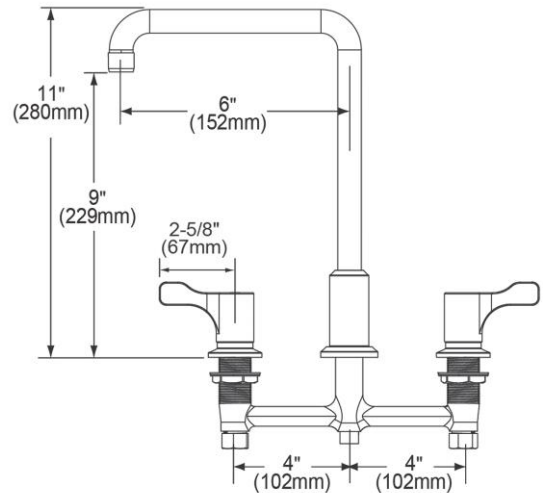

PART: _____ QTY: _____
PROJECT: _____
CONTACT: _____
DATE: _____
NOTES: _____
APPROVAL: _____

In keeping with our policy of continuing product improvement, Elkay reserves the right to change product specifications without notice. Please visit elkay.com for the most current version of Elkay product specification sheets. This specification describes an Elkay product with design, quality, and functional benefits to the user. When making a comparison of other producers' offerings, be certain these features are not overlooked.