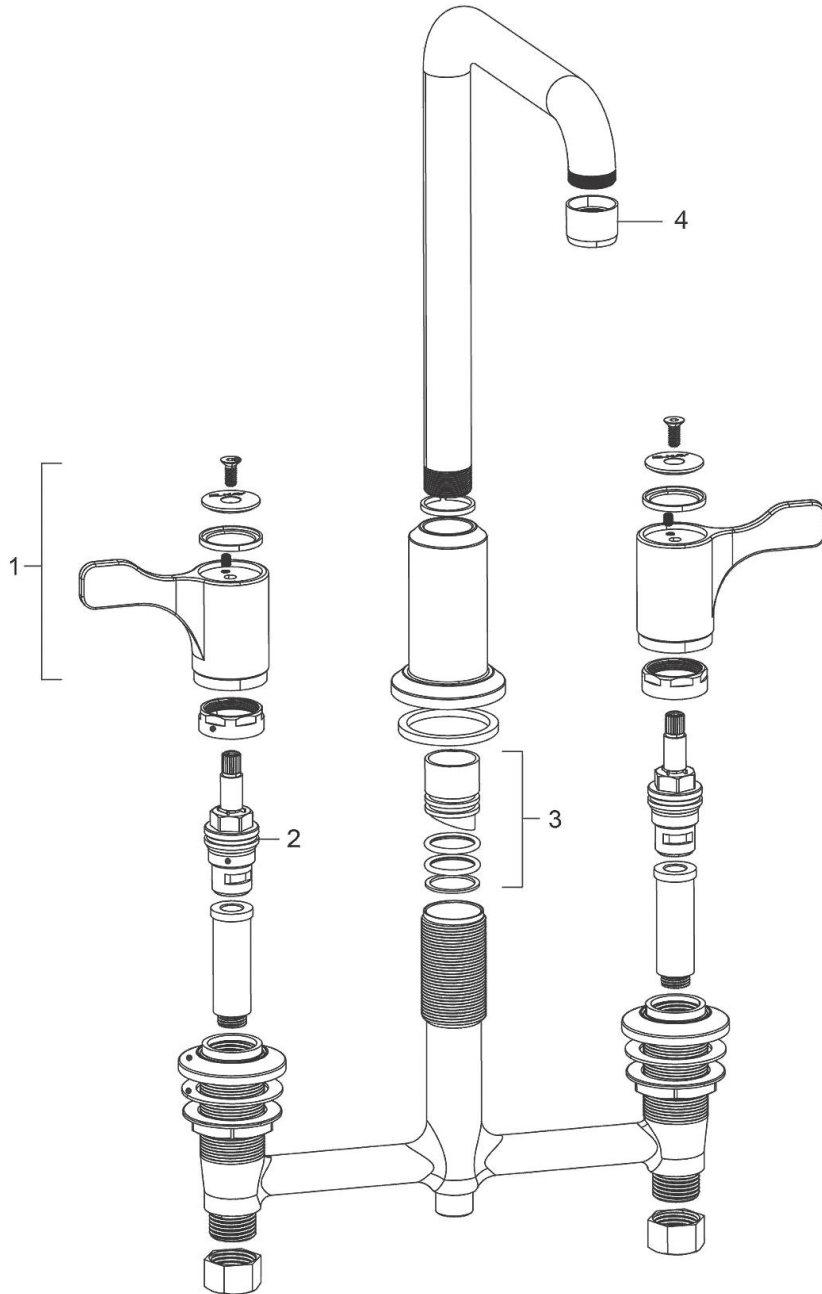

**PRODUCT SPECIFICATIONS**

Elkay 8" Centerset Concealed Deck Mount Faucet with Arc Tube Spout and 2-5/8" Lever Handles Chrome. Faucet has a flow rate of 1.5 GPM, and is made of Chrome-plated Brass material, with a Quarter Turn Ceramic Disc valve. Faucet requires 3 faucet holes.

<b>Mounting Type:</b>	Deck Mount
<b>Special Features:</b>	Low Flow
<b>Finish:</b>	Chrome (CR)
<b>Handle Type:</b>	2.6" Lever Handle
<b>Deck Clearance:</b>	9"
<b>Spout Reach:</b>	6"
<b>Spout Height:</b>	11"
<b>Hole Drillings:</b>	3
<b>Material:</b>	Chrome-plated Brass
<b>Valve Type:</b>	Quarter Turn Ceramic Disc
<b>Valve Connection:</b>	1/2"-14 NPSM
<b>Flow Rate:</b>	1.5 GPM
<b>Faucet Hole Size (min):</b>	1-1/4"
<b>Faucet Hole Spread:</b>	8
<b>Countertop Thickness:</b>	1-1/8
<b>Spout Swing Rotation:</b>	360°
<b>Spout Type:</b>	Arc Tube

**Product Compliance:** ADA & ICC A117.1  
ASME A112.18.1/CSA B125.1  
CEC  
NSF 372 (lead free)  
NSF 61

[Clean and Care Manual \(PDF\)](#)  
[Installation Instructions \(PDF\)](#)  
[Warranty \(PDF\)](#)

ITEM PART #	DESCRIPTION
1	0000000680 2.6" Blade Handle
2	0000000682 Cartridges
3	0000000685 Multi Swing Spout Repla
4	0000000688 Aerator

*In keeping with our policy of continuing product improvement, Elkay reserves the right to change product specifications without notice. Please visit [elkay.com](http://elkay.com) for the most current version of Elkay product specification sheets. This specification describes an Elkay product with design, quality, and functional benefits to the user. When making a comparison of other producers' offerings, be certain these features are not overlooked.*