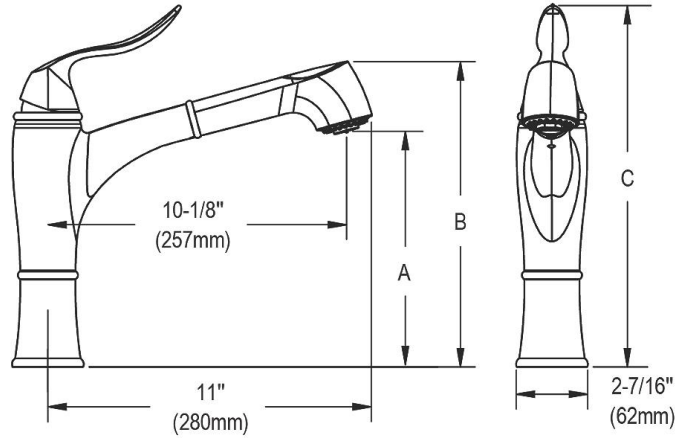

<b>Mounting Type:</b>	Deck Mount
<b>Special Features:</b>	Low Flow Solid Brass Construction
<b>Spray Type:</b>	Pull Out
<b>Finish:</b>	Brushed Nickel (NK), Chrome (CR), Oil-rubbed Bronze (RB), Polished Nickel (PN)
<b>Handle Type:</b>	Lever Handle
<b>Deck Clearance:</b>	8"
<b>Spout Reach:</b>	10-1/8"
<b>Spout Height:</b>	12-1/4"
<b>Hole Drillings:</b>	1
<b>Material:</b>	Brass
<b>Valve Type:</b>	Ceramic Disc
<b>Valve Connection:</b>	3/8" Female Compression Hose Assembly
<b>Flow Rate:</b>	1.75 GPM
<b>Faucet Hole Size (min):</b>	1-3/8"
<b>Countertop Thickness:</b>	3
<b>Spout Swing Rotation:</b>	110°
<b>Spout Type:</b>	Pull-out Spray
<b>Spray Functions:</b>	Aerated, Chrome Plated Brass Hand Spray Hose, Spray

A: Mid Rise 6-1/8" (156mm)    Hi Rise 8" (204mm)  
 B: Mid Rise 8-1/2" (216mm)    Hi Rise 10-3/8" (264mm)  
 C: Mid Rise 10-1/2" (266mm)    Hi Rise 12-1/4" (311mm)

Optional Accessories

<p><a href="#">LKEC1054</a></p>	<p>Elkay Explore 2" x 4-1/2" x 3-7/8" Soap / Lotion Dispenser  <a href="#">Spec Sheet (PDF)</a></p>	
---------------------------------	---	---