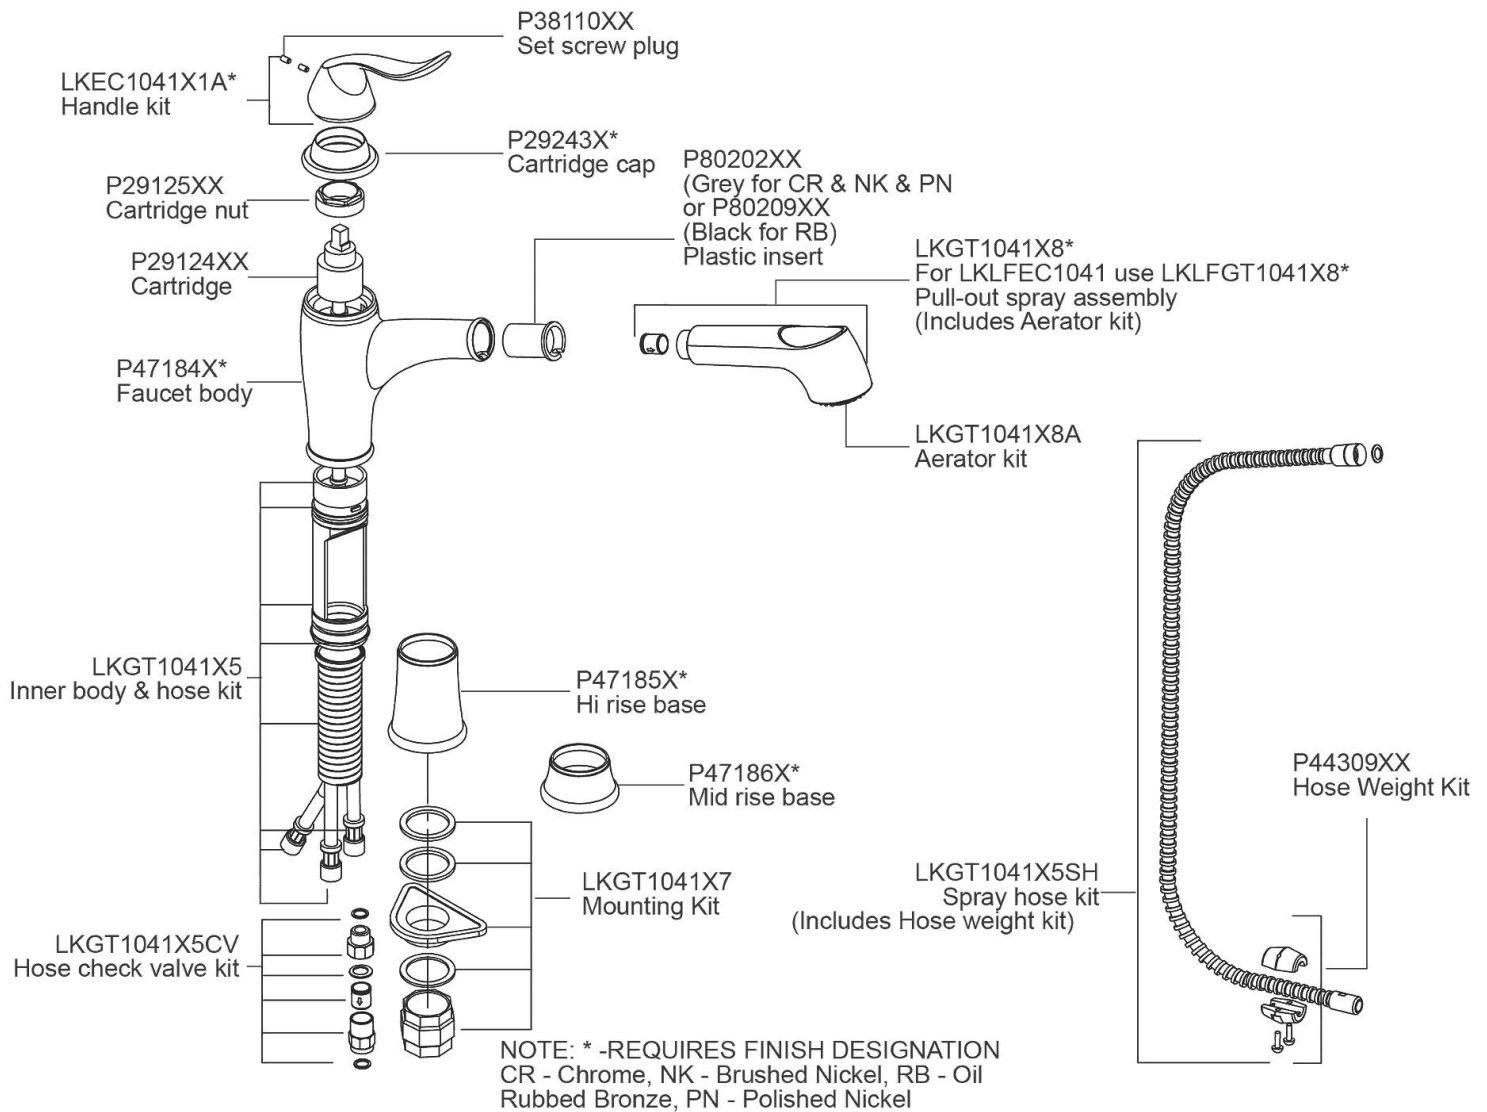

In keeping with our policy of continuing product improvement, Elkay reserves the right to change product specifications without notice. Please visit elkay.com for the most current version of Elkay product specification sheets. This specification describes an Elkay product with design, quality, and functional benefits to the user. When making a comparison of other producers' offerings, be certain these features are not overlooked.