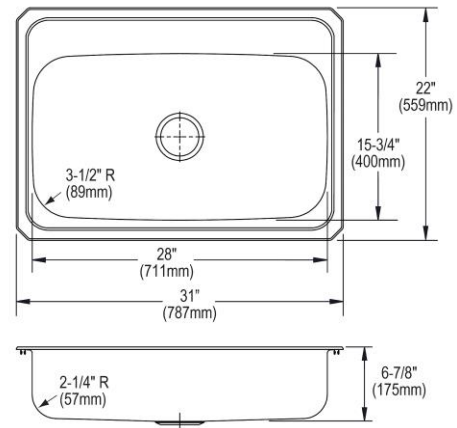

<b>Installation Type:</b>	Drop-in
<b>Material:</b>	304 Stainless Steel
<b>Finish:</b>	Brushed Satin
<b>Gauge:</b>	20
<b>Sound Deadening:</b>	Bottom only pads
<b>Number of Bowls:</b>	1
<b>Sink Dimensions:</b>	31" x 22" x 6-7/8"
<b>Bowl 1 Dimensions:</b>	28" x 15-3/4" x 6-3/4"
<b>Drain Size:</b>	3-1/2" (89mm)
<b>Drain Location:</b>	Center
<b>Minimum Cabinet Size:</b>	36"
<b>Mounting Hardware:</b>	Part # 64090014 included for countertops up to 3/4" (19mm) thick
<b>Template Included:</b>	No
<b>Cutout Template #:</b>	<a href="#">1000001239</a>

Template is available for download at [elkay.com](http://elkay.com). CAD software will be required to open the template.

**Cutout Dimensions for Drop-in Installation:**

30-3/8" x 21-3/8" (772mm x 543mm) with 1-1/2" (38mm) corner radius

[Clean and Care Manual \(PDF\)](#)

[Installation Instructions \(PDF\)](#)

[Warranty \(PDF\)](#)

**Hole Drilling Configurations:**

1-1/2" (38mm) Diameter Faucet Holes on 4" (102mm) Centers

PART: \_\_\_\_\_ QTY: \_\_\_\_\_