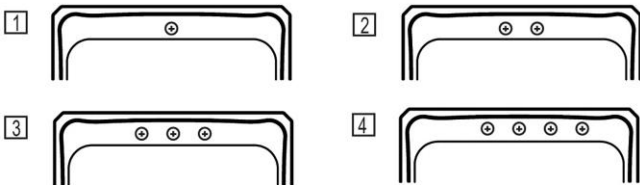

[Clean and Care Manual \(PDF\)](#)

[Installation Instructions \(PDF\)](#)

[Warranty \(PDF\)](#)

**Hole Drilling Configurations:**

1-1/2" (38mm) Diameter Faucet Holes on 4" (102mm) Centers

PART: \_\_\_\_\_ QTY: \_\_\_\_\_