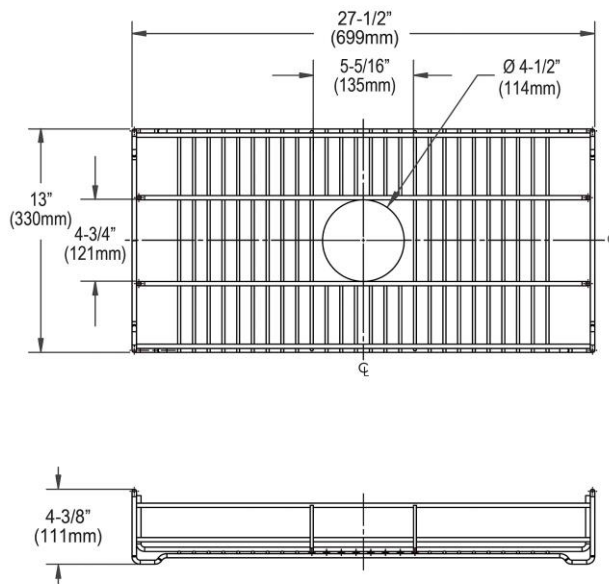

Material:	Stainless Steel
Dimensions:	27-1/2" x 13" x 4-3/8"
Fits Bowl Size(s):	28.88" x 14.38"

AMERICAN PRIDE. A LIFETIME TRADITION.
Like your family, the Elkay family has values and traditions that endure. For almost a century, Elkay has been a family-owned and operated company, providing thousands of jobs that support our families and communities.

[Clean and Care Manual (PDF)](#)
[Warranty (PDF)](#)