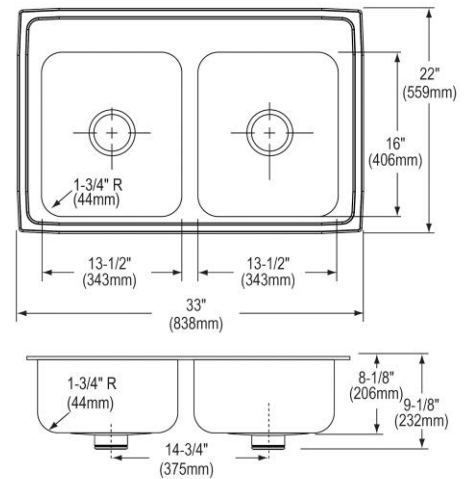

Included with Product: Two LKPD1 Perfect Drains and strainers.

A Century of Tradition and Quality. For more than 100 years, Elkay has been making innovative products and providing exceptional customer care. We take pride in offering plumbing products that make life easier, inspire change and leave the world a better place.

Product Compliance: ASME A112.19.3/CSA B45.4
Buy American Act
Accessory: ASME A112.18.2/CSA B125.2

Sinks are listed by IAPMO® as meeting the applicable requirements of the Uniform Plumbing Code®, International Plumbing Code®, and National Plumbing Code of Canada.

- [Clean and Care Manual (PDF)](#)
- [Installation Instructions (PDF) - 1000005236](#)
- [Installation Instructions (PDF) - 74180289 Disposer](#)
- [Installation Instructions (PDF) - 74180340-USA Drain](#)
- [Installation Instructions (PDF) - Garbage Disposer Compatibility Guide](#)
- [Warranty (PDF)](#)

Similar models are available with: extra deep bowls