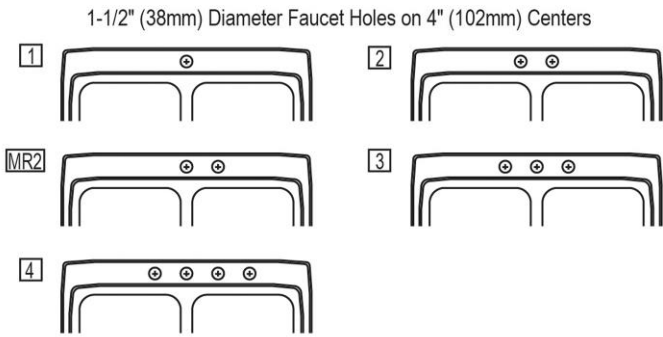

<b>Installation Type:</b>	Drop-in
<b>Material:</b>	304 Stainless Steel
<b>Special Features:</b>	Perfect Drain
<b>Finish:</b>	Lustrous Satin
<b>Gauge:</b>	18
<b>Sound Deadening:</b>	Sides and Bottom pads
<b>Number of Bowls:</b>	2
<b>Sink Dimensions:</b>	33" x 22" x 9-5/8"
<b>Bowl 1 Dimensions:</b>	13-1/2" x 16" x 7-3/4"
<b>Bowl 2 Dimensions:</b>	13-1/2" x 16" x 7-3/4"
<b>Drain Size:</b>	3-3/8" (86mm)
<b>Drain Location:</b>	Center
<b>Minimum Cabinet Size:</b>	36"
<b>Mounting Hardware:</b>	Part # 64090014 included for countertops up to 3/4" (19mm) thick
<b>Template Included:</b>	No
<b>Cutout Template #:</b>	<a href="#">1000001189</a>

Template is available for download at [elkay.com](#). CAD software will be required to open the template.

**Cutout Dimensions for Drop-in Installation:**  
32-3/8" x 21-3/8" (822mm x 543mm) with 1-1/2" (38mm) corner radius

**Hole Drilling Configurations:**

**Installation Profile:**

Optional Accessories		
<a href="#">LKWBG1316SS</a>	Elkay Stainless Steel 12-1/2" x 15" x 1" Bottom Grid <a href="#">Spec Sheet (PDF)</a>	
<a href="#">CB1613</a>	Elkay Hardwood 16-3/4" x 13-1/2" x 1" Cutting Board <a href="#">Spec Sheet (PDF)</a>	
<a href="#">CB1713</a>	Elkay Hardwood 13-1/2" x 17" x 1" Cutting Board <a href="#">Spec Sheet (PDF)</a>	