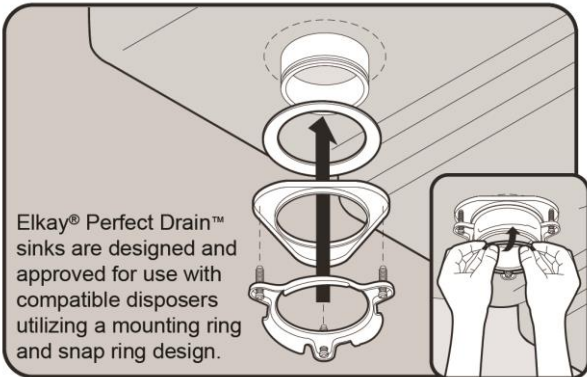

**Similar models are available with:** extra deep bowls

PART: \_\_\_\_\_ QTY: \_\_\_\_\_  
 PROJECT: \_\_\_\_\_  
 CONTACT: \_\_\_\_\_  
 DATE: \_\_\_\_\_  
 NOTES: \_\_\_\_\_  
 APPROVAL: \_\_\_\_\_

In keeping with our policy of continuing product improvement, Elkay reserves the right to change product specifications without notice. Please visit [elkay.com](#) for the most current version of Elkay product specification sheets. This specification describes an Elkay product with design, quality, and functional benefits to the user. When making a comparison of other producers' offerings, be certain these features are not overlooked.

**Hole Drilling Configurations:**

**Installation Profile:**

Optional Accessories		
<a href="#">LKWBG1316SS</a>	Elkay Stainless Steel 12-1/2" x 15" x 1" Bottom Grid <a href="#">Spec Sheet (PDF)</a>	
<a href="#">CB1613</a>	Elkay Hardwood 16-3/4" x 13-1/2" x 1" Cutting Board <a href="#">Spec Sheet (PDF)</a>	
<a href="#">CB1713</a>	Elkay Hardwood 13-1/2" x 17" x 1" Cutting Board <a href="#">Spec Sheet (PDF)</a>	