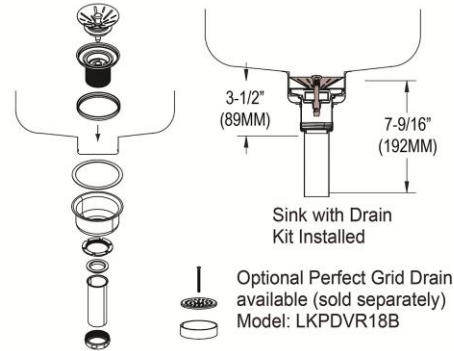

**Hole Drilling Configurations:**

**Installation Profile:**

Optional Accessories		
<a href="#">LKWBG1316SS</a>	Elkay Stainless Steel 12-1/2" x 15" x 1" Bottom Grid <a href="#">Spec Sheet (PDF)</a>	
<a href="#">CB1613</a>	Elkay Hardwood 16-3/4" x 13-1/2" x 1" Cutting Board <a href="#">Spec Sheet (PDF)</a>	
<a href="#">CB1713</a>	Elkay Hardwood 13-1/2" x 17" x 1" Cutting Board <a href="#">Spec Sheet (PDF)</a>	