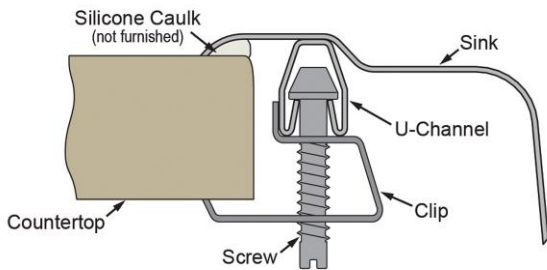

**Similar models are available with:** extra deep bowls

PART: \_\_\_\_\_ QTY: \_\_\_\_\_  
 PROJECT: \_\_\_\_\_  
 CONTACT: \_\_\_\_\_  
 DATE: \_\_\_\_\_  
 NOTES: \_\_\_\_\_  
 APPROVAL: \_\_\_\_\_

In keeping with our policy of continuing product improvement, Elkay reserves the right to change product specifications without notice. Please visit [elkay.com](#) for the most current version of Elkay product specification sheets. This specification describes an Elkay product with design, quality, and functional benefits to the user. When making a comparison of other producers' offerings, be certain these features are not overlooked.

**Hole Drilling Configurations:**

**Installation Profile:**

Optional Accessories		
<a href="#">LKWBG1316SS</a>	Elkay Stainless Steel 12-1/2" x 15" x 1" Bottom Grid <a href="#">Spec Sheet (PDF)</a>	
<a href="#">CB1613</a>	Elkay Hardwood 16-3/4" x 13-1/2" x 1" Cutting Board <a href="#">Spec Sheet (PDF)</a>	
<a href="#">CB1713</a>	Elkay Hardwood 13-1/2" x 17" x 1" Cutting Board <a href="#">Spec Sheet (PDF)</a>	