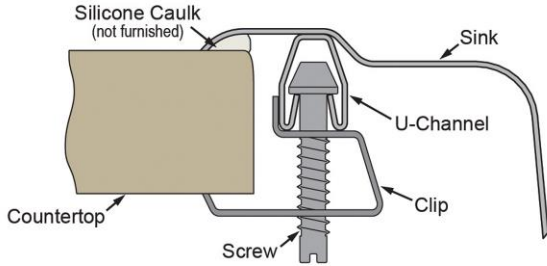

Installation Profile:

Optional Accessories

CB1713	Elkay Hardwood 13-1/2" x 17" x 1" Cutting Board Spec Sheet (PDF)	
CBS1316	Elkay Hardwood 14-1/2" x 17" x 3/4" Cutting Board Spec Sheet (PDF)	
LK99	Elkay Deluxe 3-1/2" Drain Type 304 Stainless Steel Body Strainer Basket Rubber Seal and Tailpiece Spec Sheet (PDF)	
LKW RB1418SS	Elkay Stainless Steel 13" x 17" x 7" Rinsing Basket Spec Sheet (PDF)	