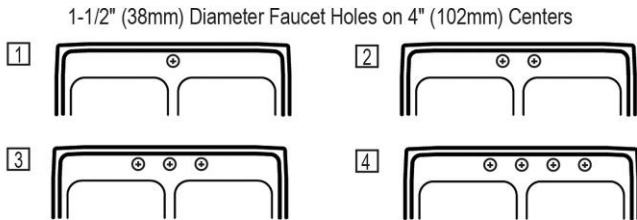

Hole Drilling Configurations:

PART: _____ QTY: _____

PROJECT: _____

CONTACT: _____

DATE: _____

NOTES: _____

APPROVAL: _____

In keeping with our policy of continuing product improvement, Elkay reserves the right to change product specifications without notice. Please visit elkay.com for the most current version of Elkay product specification sheets. This specification describes an Elkay product with design, quality, and functional benefits to the user. When making a comparison of other producers' offerings, be certain these features are not overlooked.