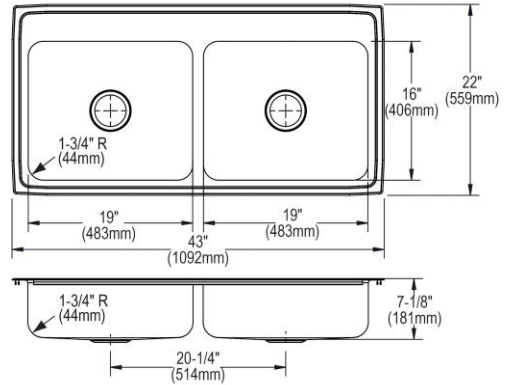

Hole Drilling Configurations:

PART: _____ QTY: _____

PROJECT: _____

CONTACT: _____

DATE: _____

NOTES: _____

APPROVAL: _____

In keeping with our policy of continuing product improvement, Elkay reserves the right to change product specifications without notice. Please visit elkay.com for the most current version of Elkay product specification sheets. This specification describes an Elkay product with design, quality, and functional benefits to the user. When making a comparison of other producers' offerings, be certain these features are not overlooked.